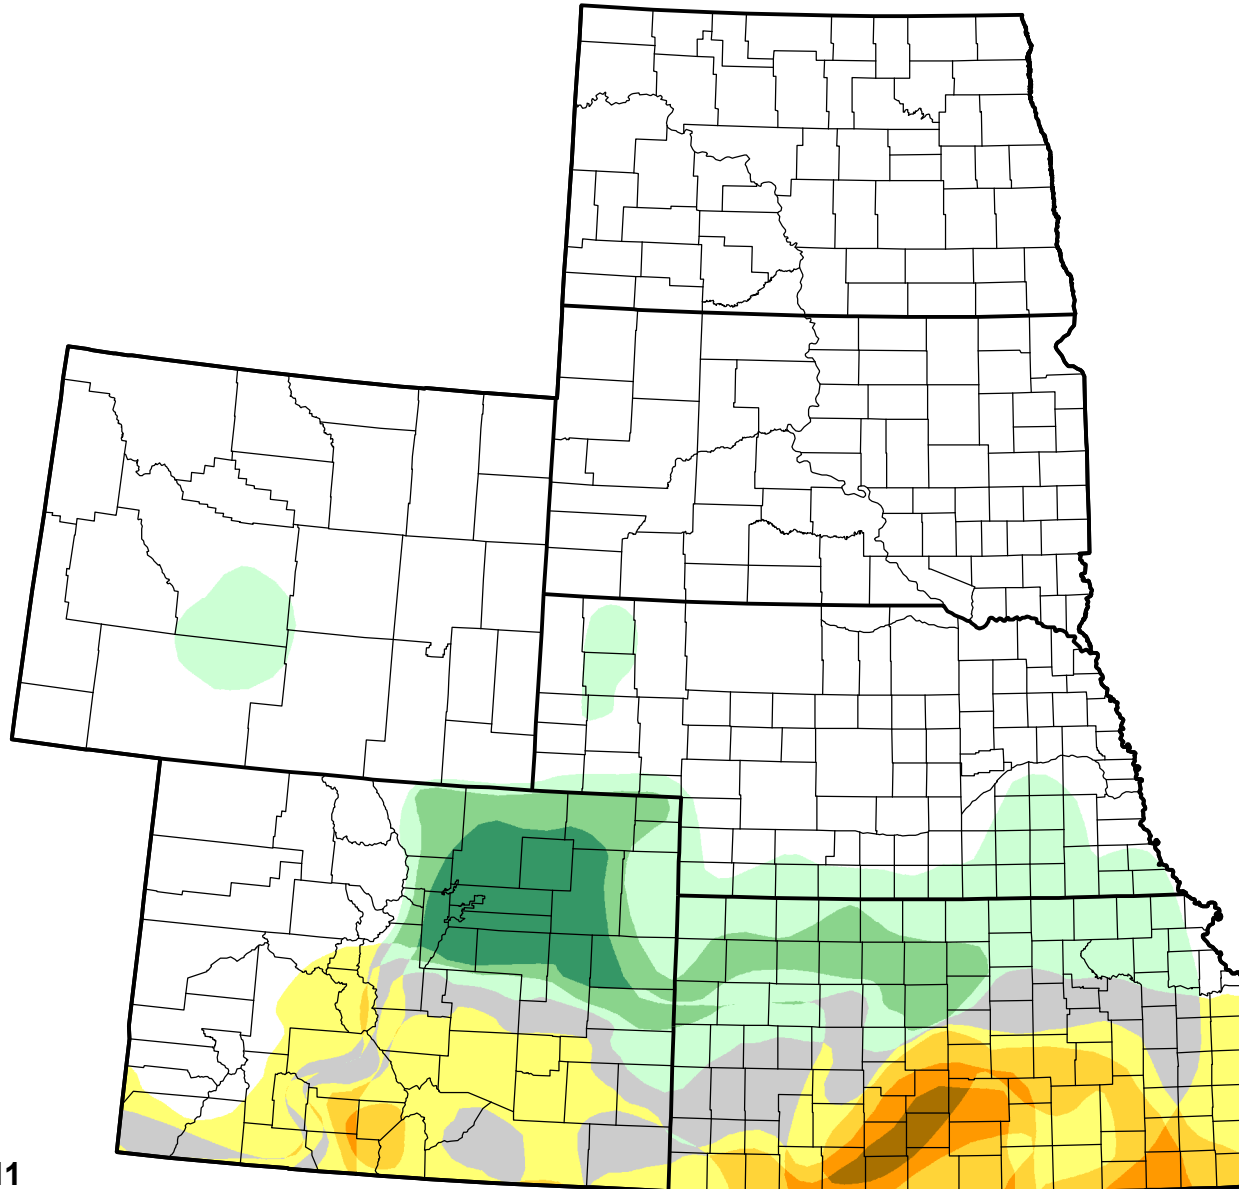

U.S. Drought Monitor Class Change - High Plains

13 Week

July 26, 2011
compared to
April 28, 2011

droughtmonitor.unl.edu

- 5 Class Degradation
- 4 Class Degradation
- 3 Class Degradation
- 2 Class Degradation
- 1 Class Degradation
- No Change
- 1 Class Improvement
- 2 Class Improvement
- 3 Class Improvement
- 4 Class Improvement
- 5 Class Improvement