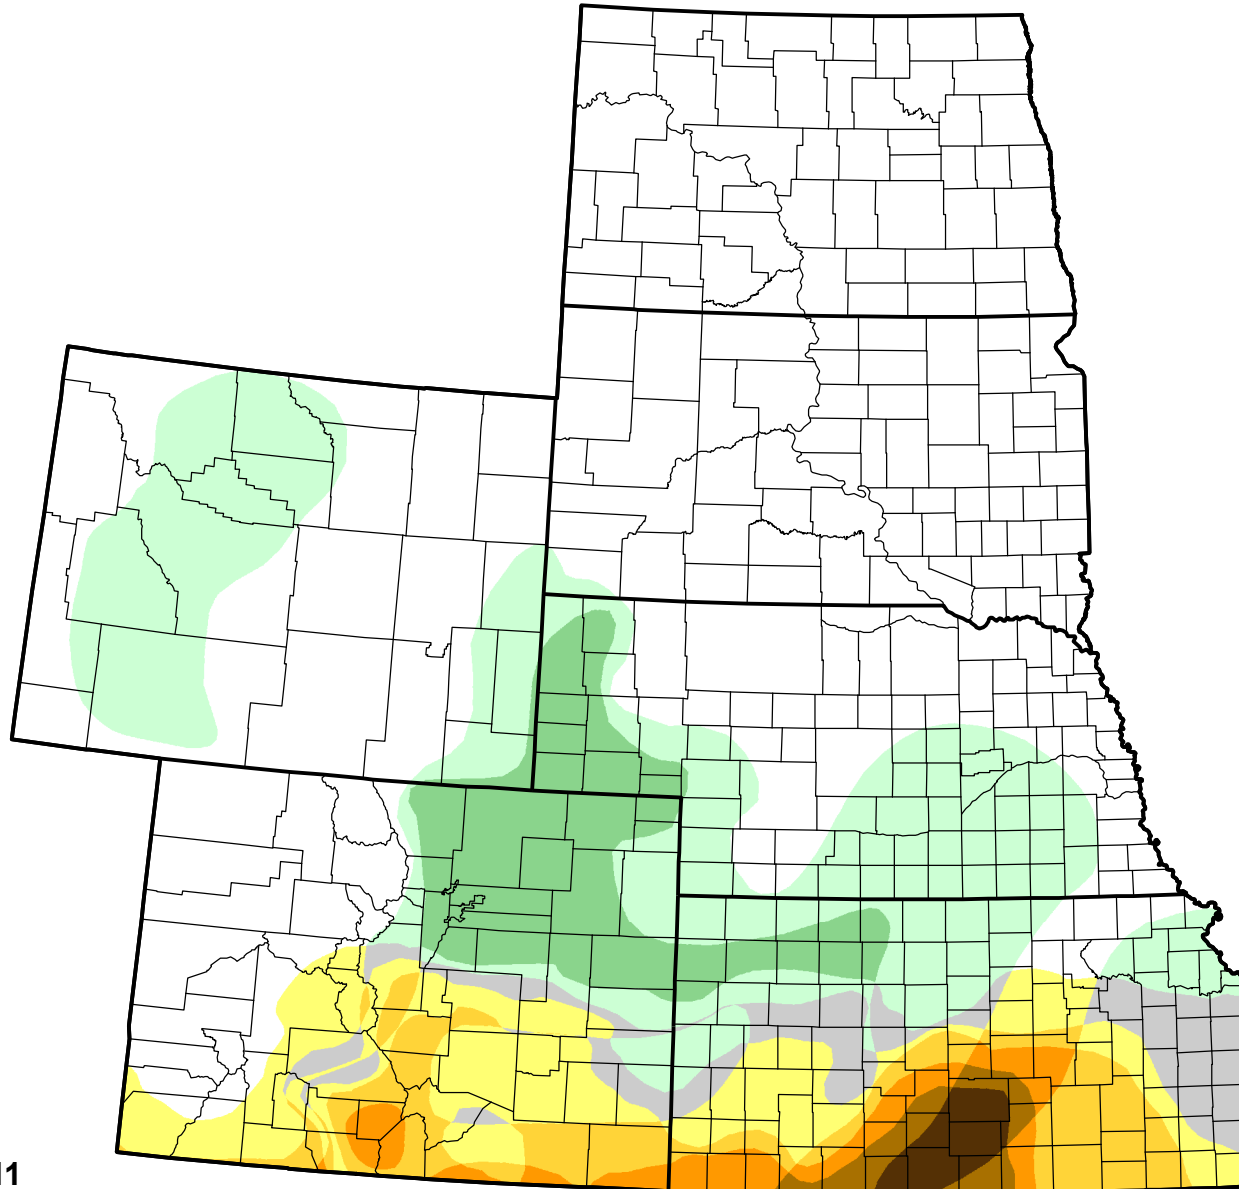

U.S. Drought Monitor Class Change - High Plains

Start of Calendar Year

July 26, 2011
compared to
January 6, 2011

droughtmonitor.unl.edu

- 5 Class Degradation
- 4 Class Degradation
- 3 Class Degradation
- 2 Class Degradation
- 1 Class Degradation
- No Change
- 1 Class Improvement
- 2 Class Improvement
- 3 Class Improvement
- 4 Class Improvement
- 5 Class Improvement