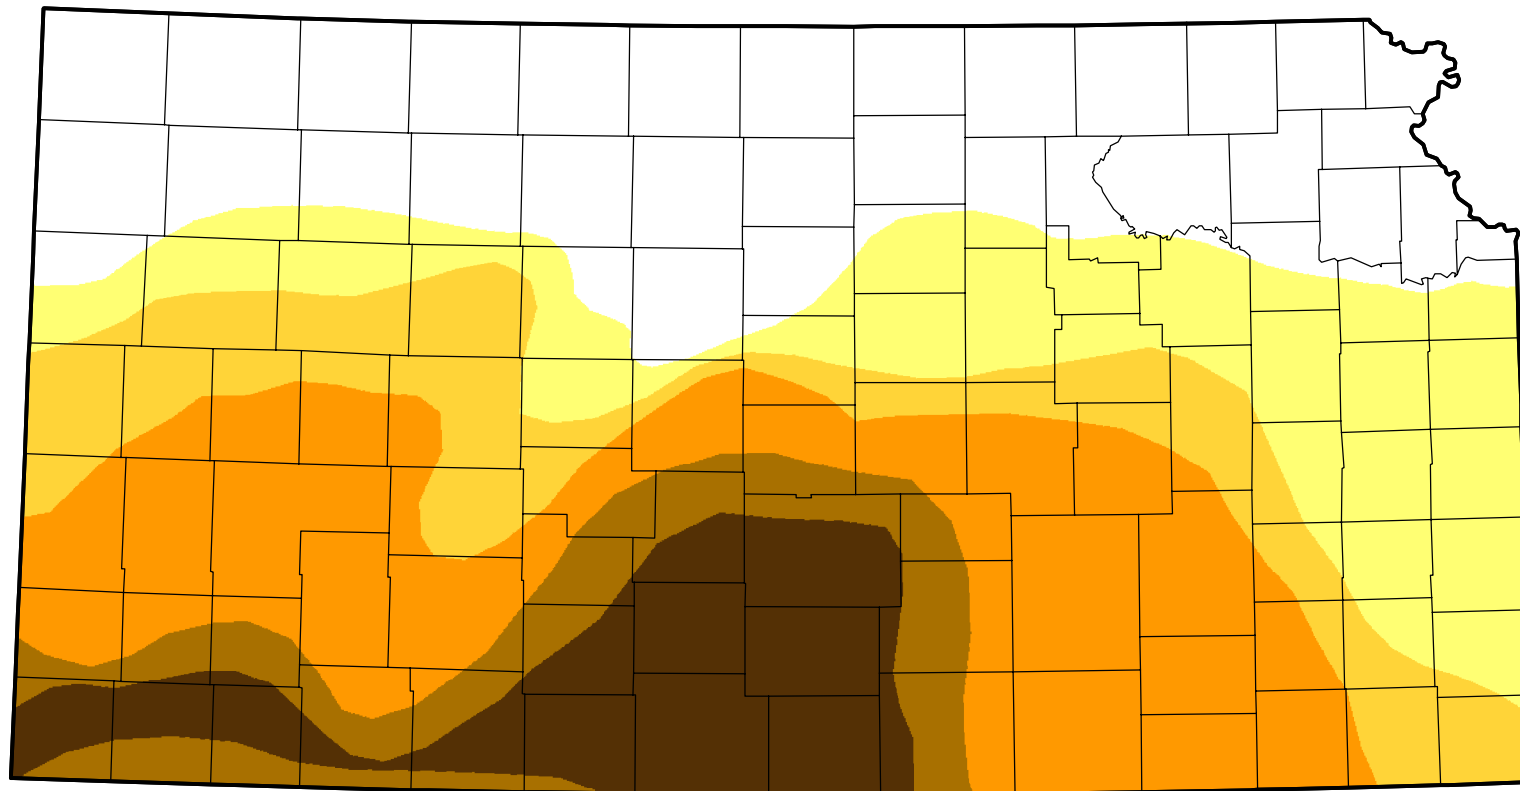

U.S. Drought Monitor Class Change - Kansas

52 Week

July 26, 2011
compared to
July 29, 2010

droughtmonitor.unl.edu

-  5 Class Degradation
-  4 Class Degradation
-  3 Class Degradation
-  2 Class Degradation
-  1 Class Degradation
-  No Change
-  1 Class Improvement
-  2 Class Improvement
-  3 Class Improvement
-  4 Class Improvement
-  5 Class Improvement