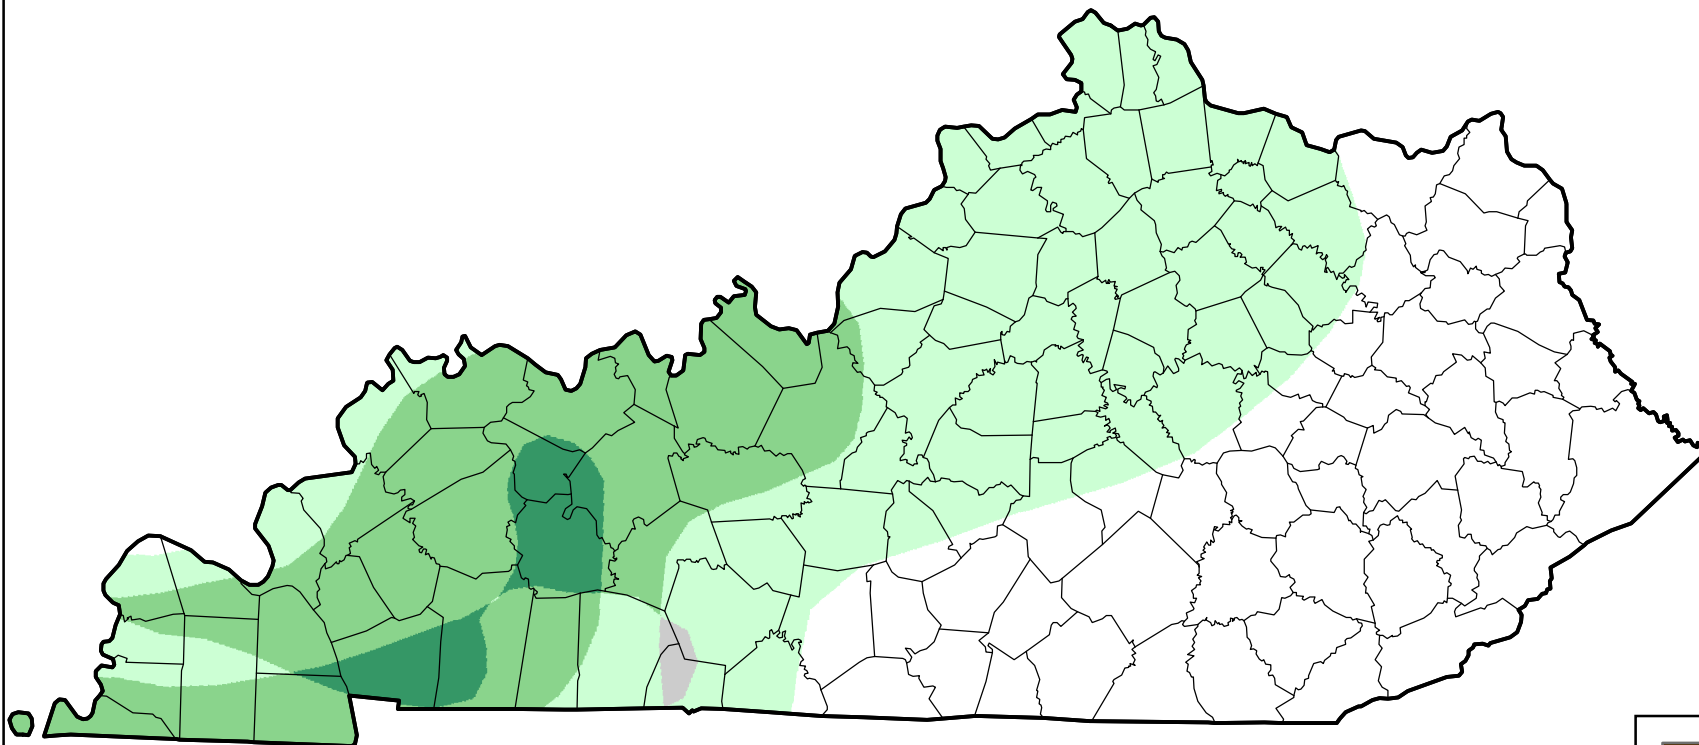

U.S. Drought Monitor Class Change - Kentucky

Start of Calendar Year

July 26, 2011
compared to
January 6, 2011

droughtmonitor.unl.edu

-  5 Class Degradation
-  4 Class Degradation
-  3 Class Degradation
-  2 Class Degradation
-  1 Class Degradation
-  No Change
-  1 Class Improvement
-  2 Class Improvement
-  3 Class Improvement
-  4 Class Improvement
-  5 Class Improvement