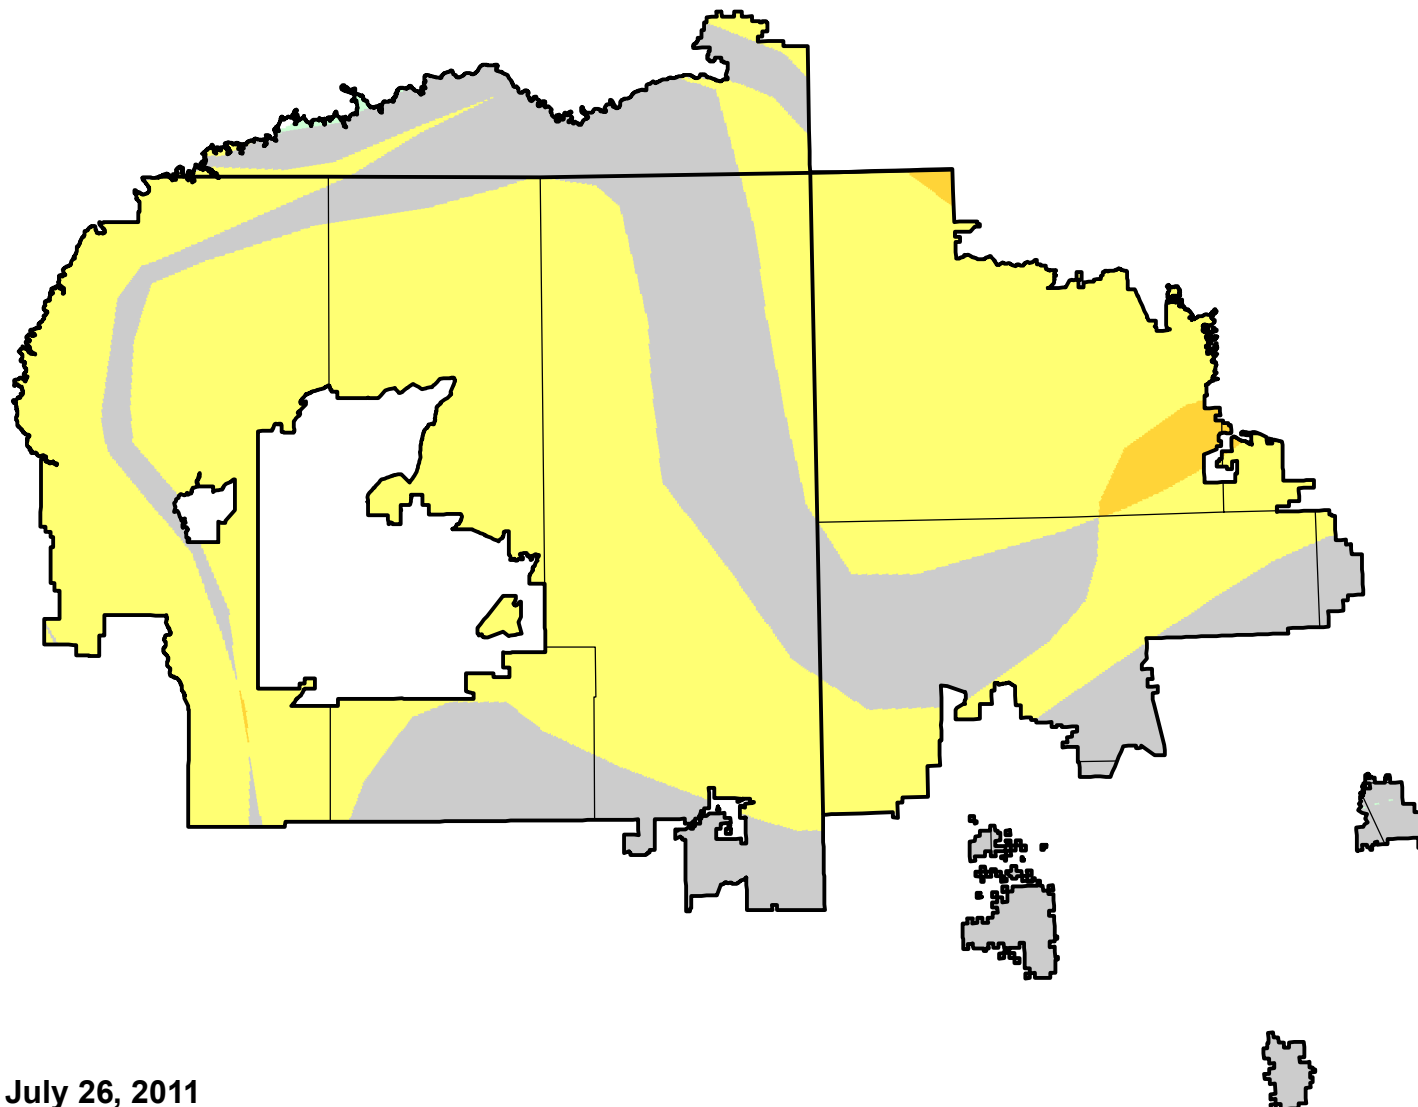

U.S. Drought Monitor Class Change - Navajo

8 Week

July 26, 2011
compared to
June 2, 2011

droughtmonitor.unl.edu

	5 Class Degradation
	4 Class Degradation
	3 Class Degradation
	2 Class Degradation
	1 Class Degradation
	No Change
	1 Class Improvement
	2 Class Improvement
	3 Class Improvement
	4 Class Improvement
	5 Class Improvement