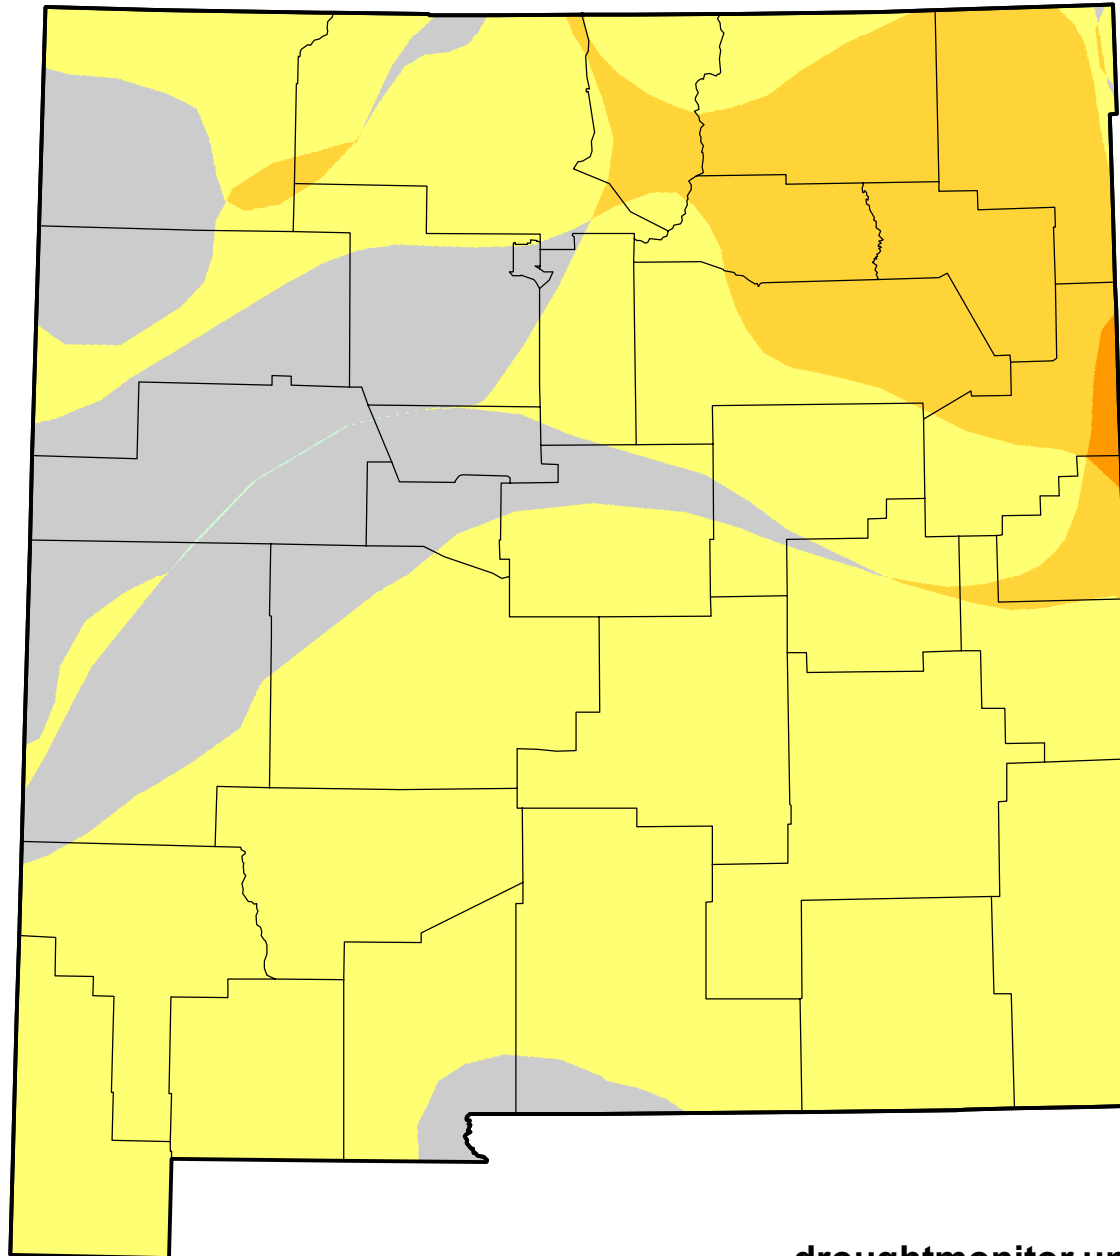

U.S. Drought Monitor Class Change - New Mexico

13 Week

July 26, 2011
compared to
April 28, 2011

droughtmonitor.unl.edu

-  5 Class Degradation
-  4 Class Degradation
-  3 Class Degradation
-  2 Class Degradation
-  1 Class Degradation
-  No Change
-  1 Class Improvement
-  2 Class Improvement
-  3 Class Improvement
-  4 Class Improvement
-  5 Class Improvement