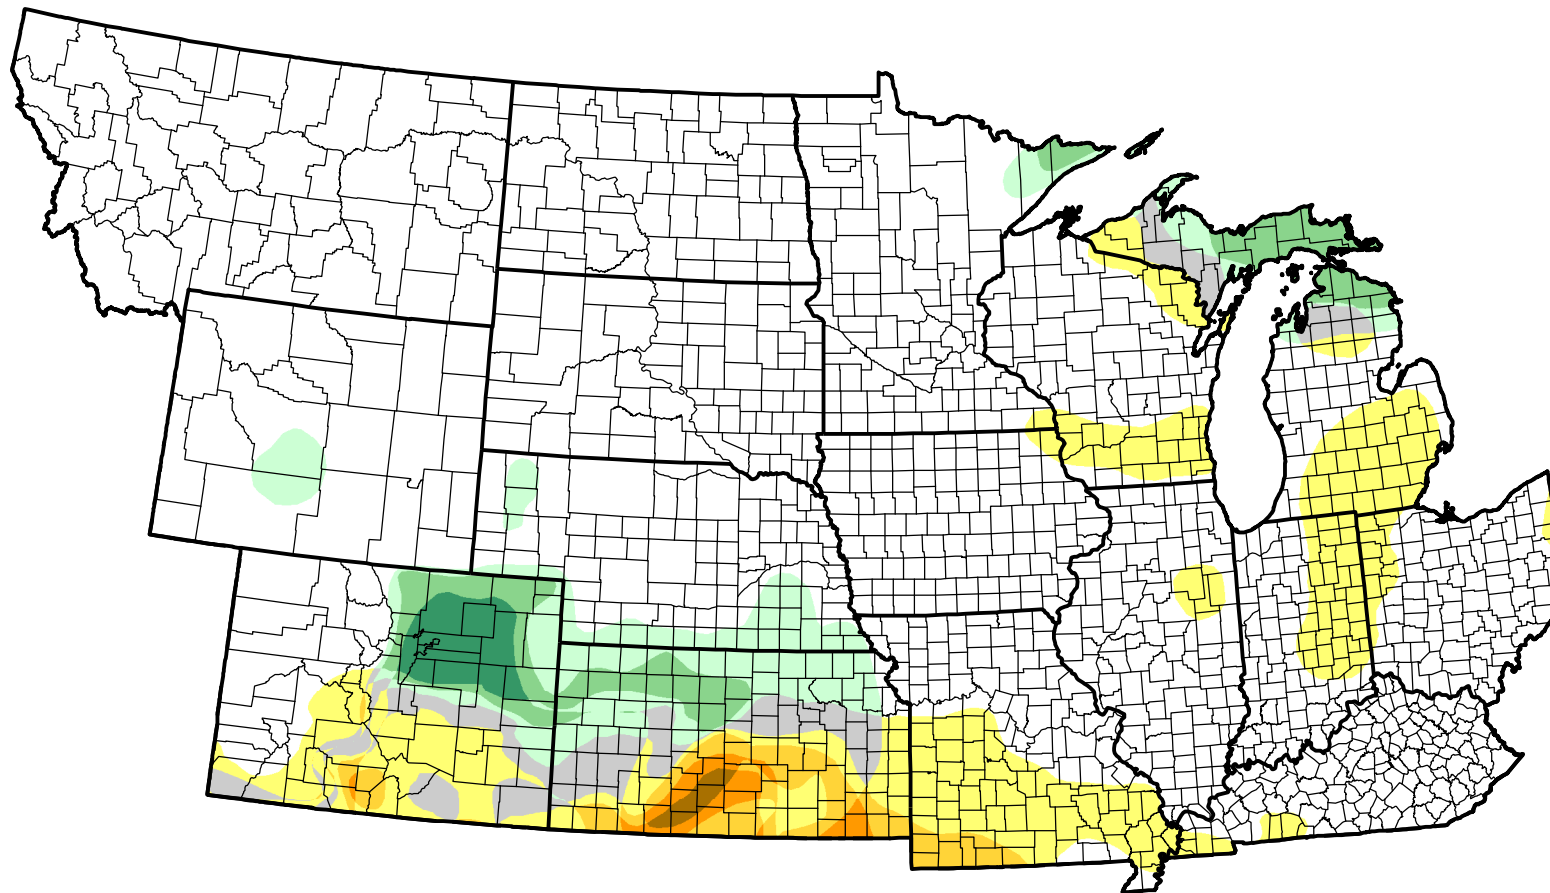

U.S. Drought Monitor Class Change - NWS Central 13 Week

July 26, 2011
compared to
April 28, 2011

droughtmonitor.unl.edu

-  5 Class Degradation
-  4 Class Degradation
-  3 Class Degradation
-  2 Class Degradation
-  1 Class Degradation
-  No Change
-  1 Class Improvement
-  2 Class Improvement
-  3 Class Improvement
-  4 Class Improvement
-  5 Class Improvement