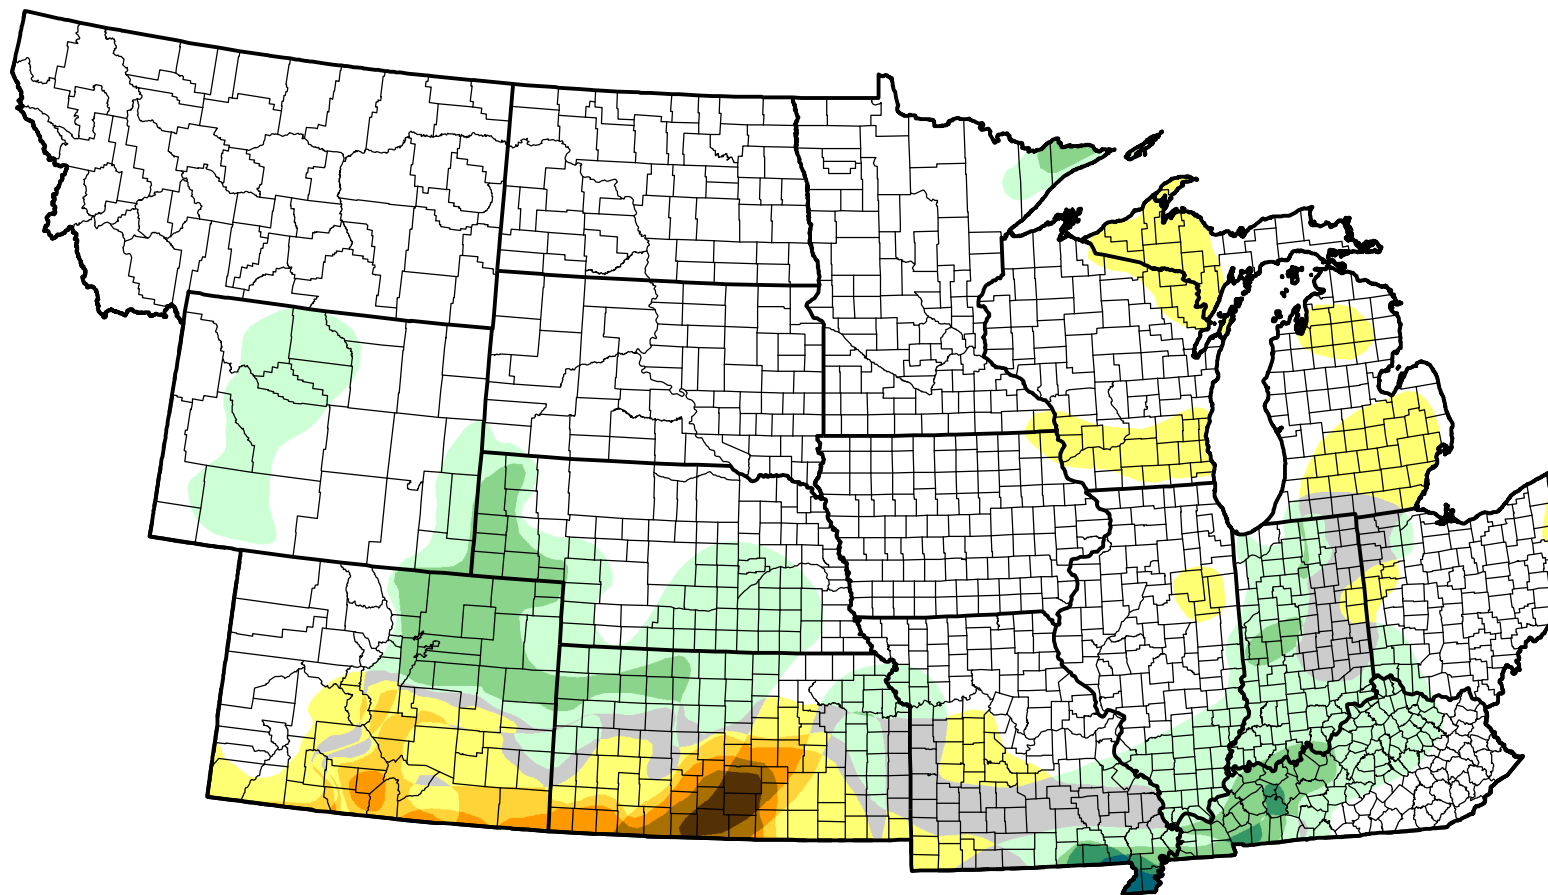

U.S. Drought Monitor Class Change - NWS Central 26 Week

July 26, 2011
compared to
January 27, 2011

droughtmonitor.unl.edu

-  5 Class Degradation
-  4 Class Degradation
-  3 Class Degradation
-  2 Class Degradation
-  1 Class Degradation
-  No Change
-  1 Class Improvement
-  2 Class Improvement
-  3 Class Improvement
-  4 Class Improvement
-  5 Class Improvement