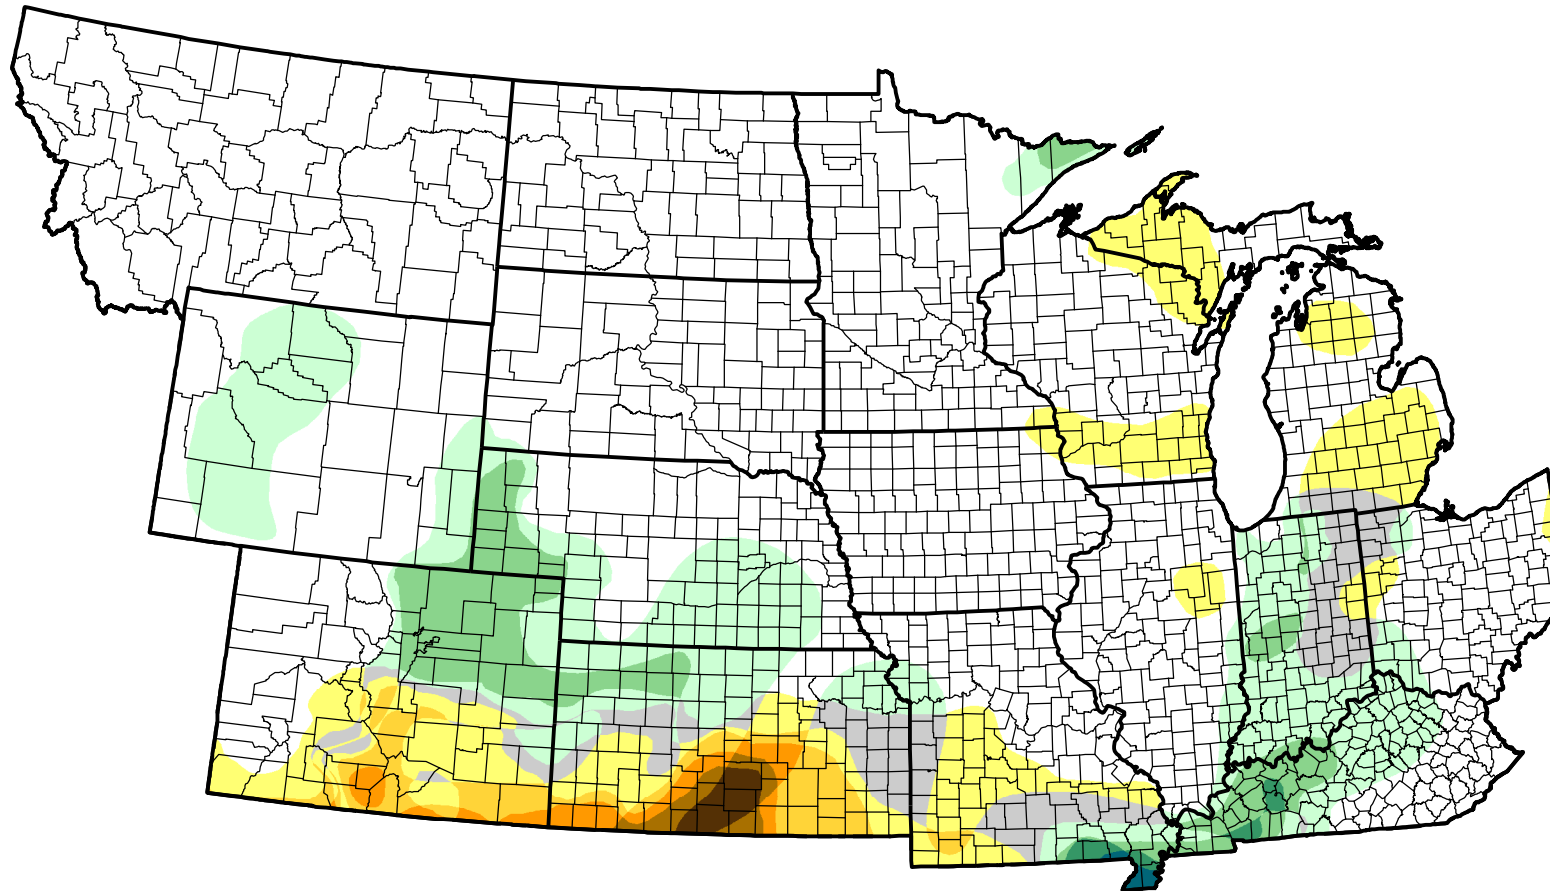

# U.S. Drought Monitor Class Change - NWS Central Start of Calendar Year

July 26, 2011  
compared to  
January 6, 2011

[droughtmonitor.unl.edu](http://droughtmonitor.unl.edu)

- 5 Class Degradation
- 4 Class Degradation
- 3 Class Degradation
- 2 Class Degradation
- 1 Class Degradation
- No Change
- 1 Class Improvement
- 2 Class Improvement
- 3 Class Improvement
- 4 Class Improvement
- 5 Class Improvement