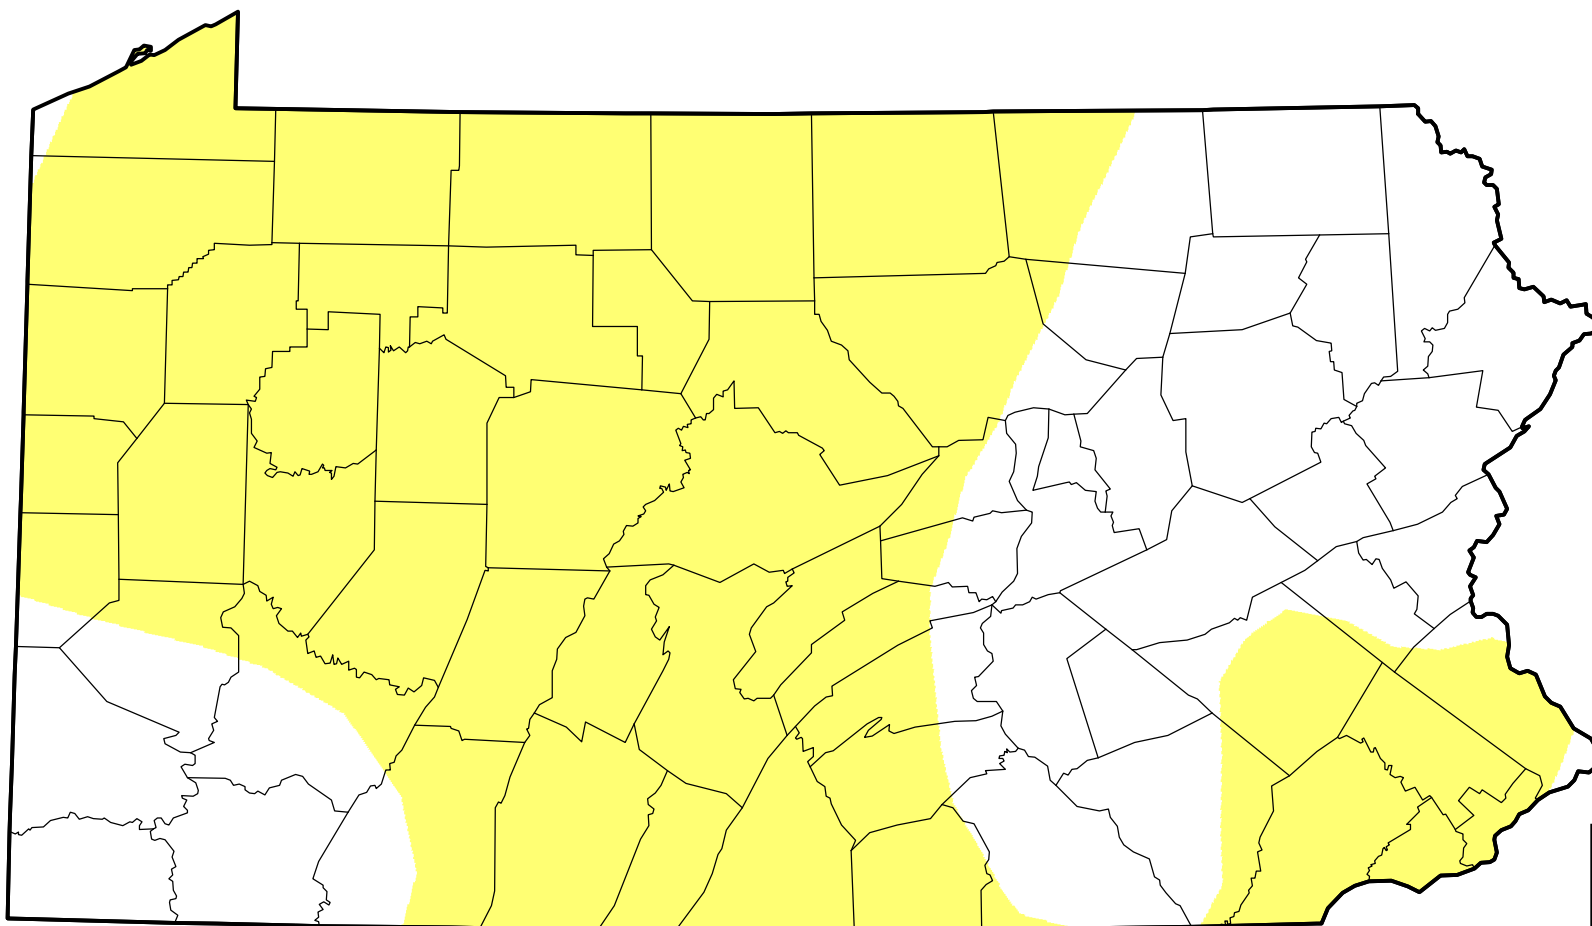

U.S. Drought Monitor Class Change - Pennsylvania

13 Week

July 26, 2011
compared to
April 28, 2011

droughtmonitor.unl.edu

-  5 Class Degradation
-  4 Class Degradation
-  3 Class Degradation
-  2 Class Degradation
-  1 Class Degradation
-  No Change
-  1 Class Improvement
-  2 Class Improvement
-  3 Class Improvement
-  4 Class Improvement
-  5 Class Improvement