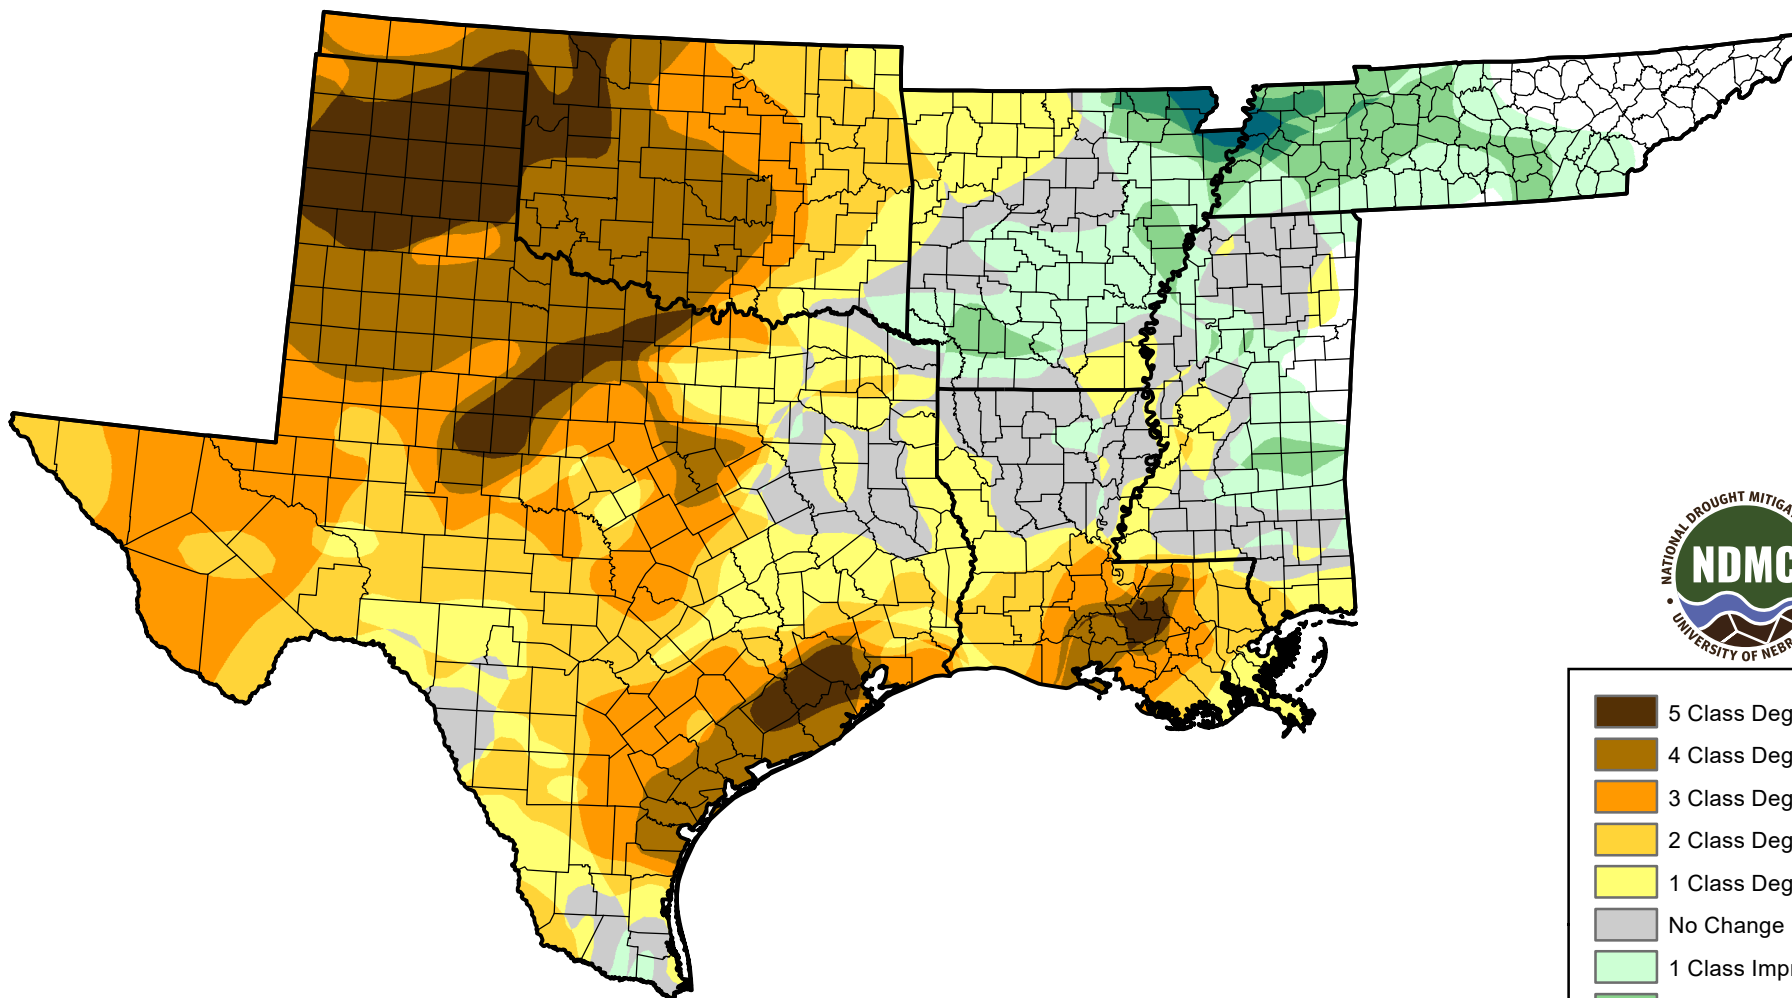

U.S. Drought Monitor Class Change - South

Start of Calendar Year

July 26, 2011
compared to
January 6, 2011

droughtmonitor.unl.edu

-  5 Class Degradation
-  4 Class Degradation
-  3 Class Degradation
-  2 Class Degradation
-  1 Class Degradation
-  No Change
-  1 Class Improvement
-  2 Class Improvement
-  3 Class Improvement
-  4 Class Improvement
-  5 Class Improvement