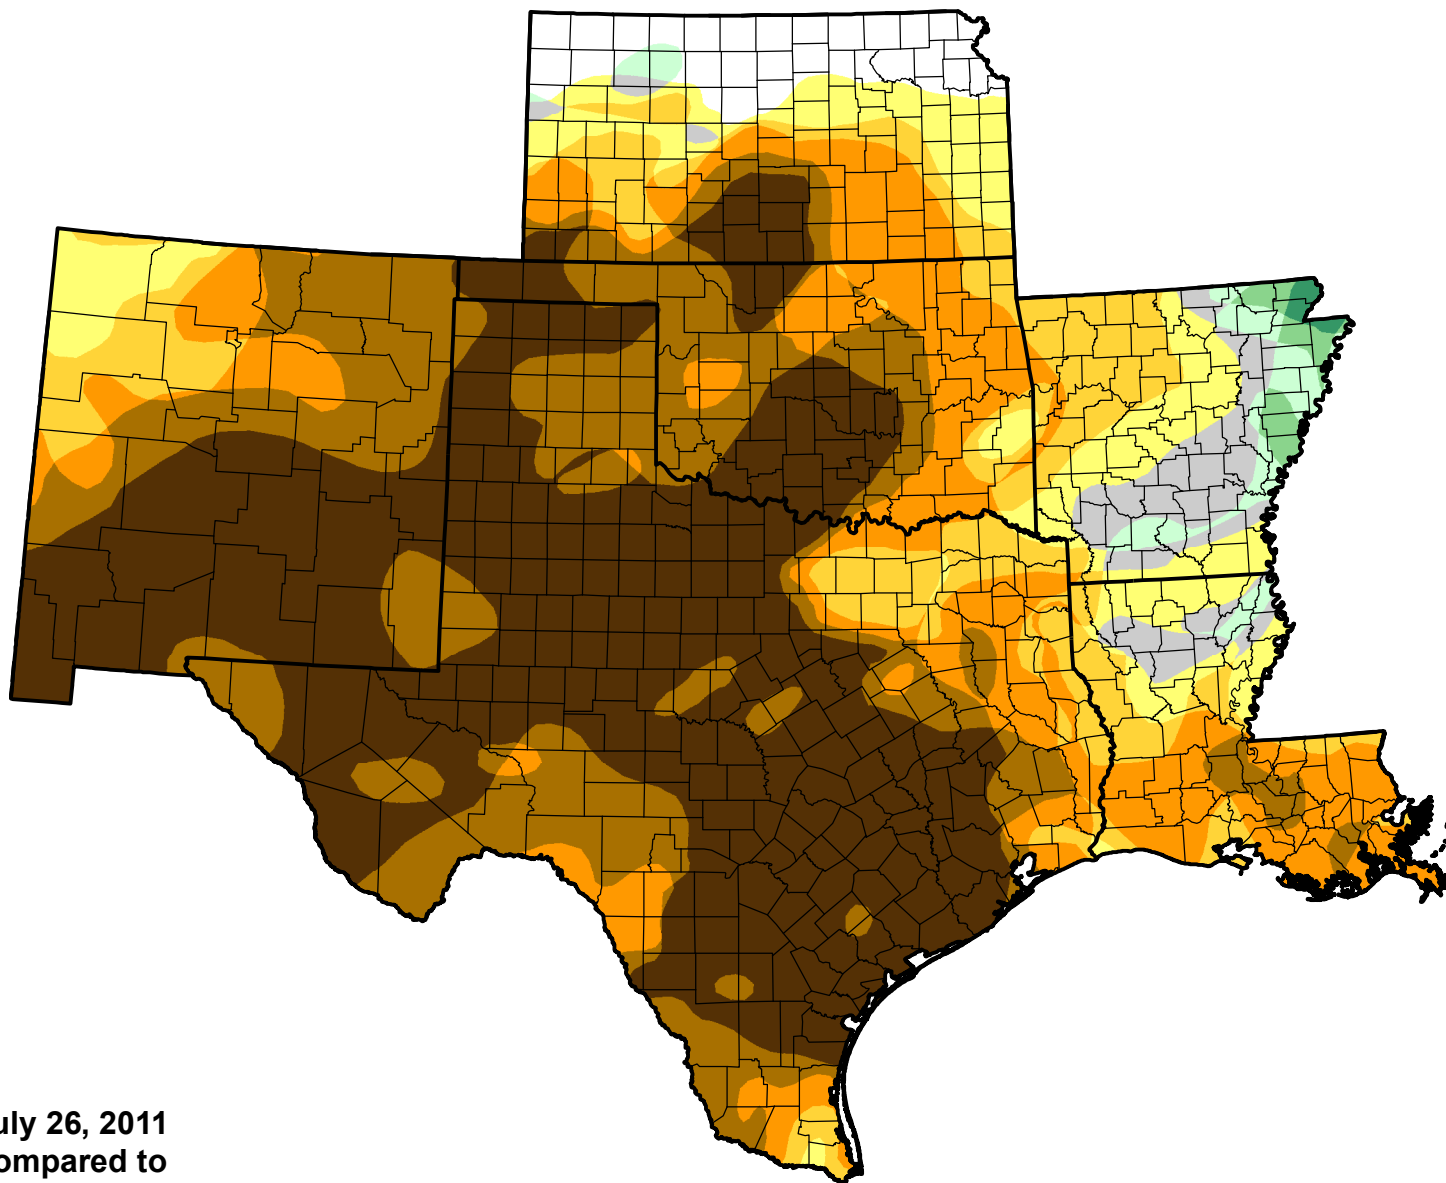

U.S. Drought Monitor Class Change - SCIPP

Start of Water Year

July 26, 2011
compared to
September 30, 2010

droughtmonitor.unl.edu

-  5 Class Degradation
-  4 Class Degradation
-  3 Class Degradation
-  2 Class Degradation
-  1 Class Degradation
-  No Change
-  1 Class Improvement
-  2 Class Improvement
-  3 Class Improvement
-  4 Class Improvement
-  5 Class Improvement