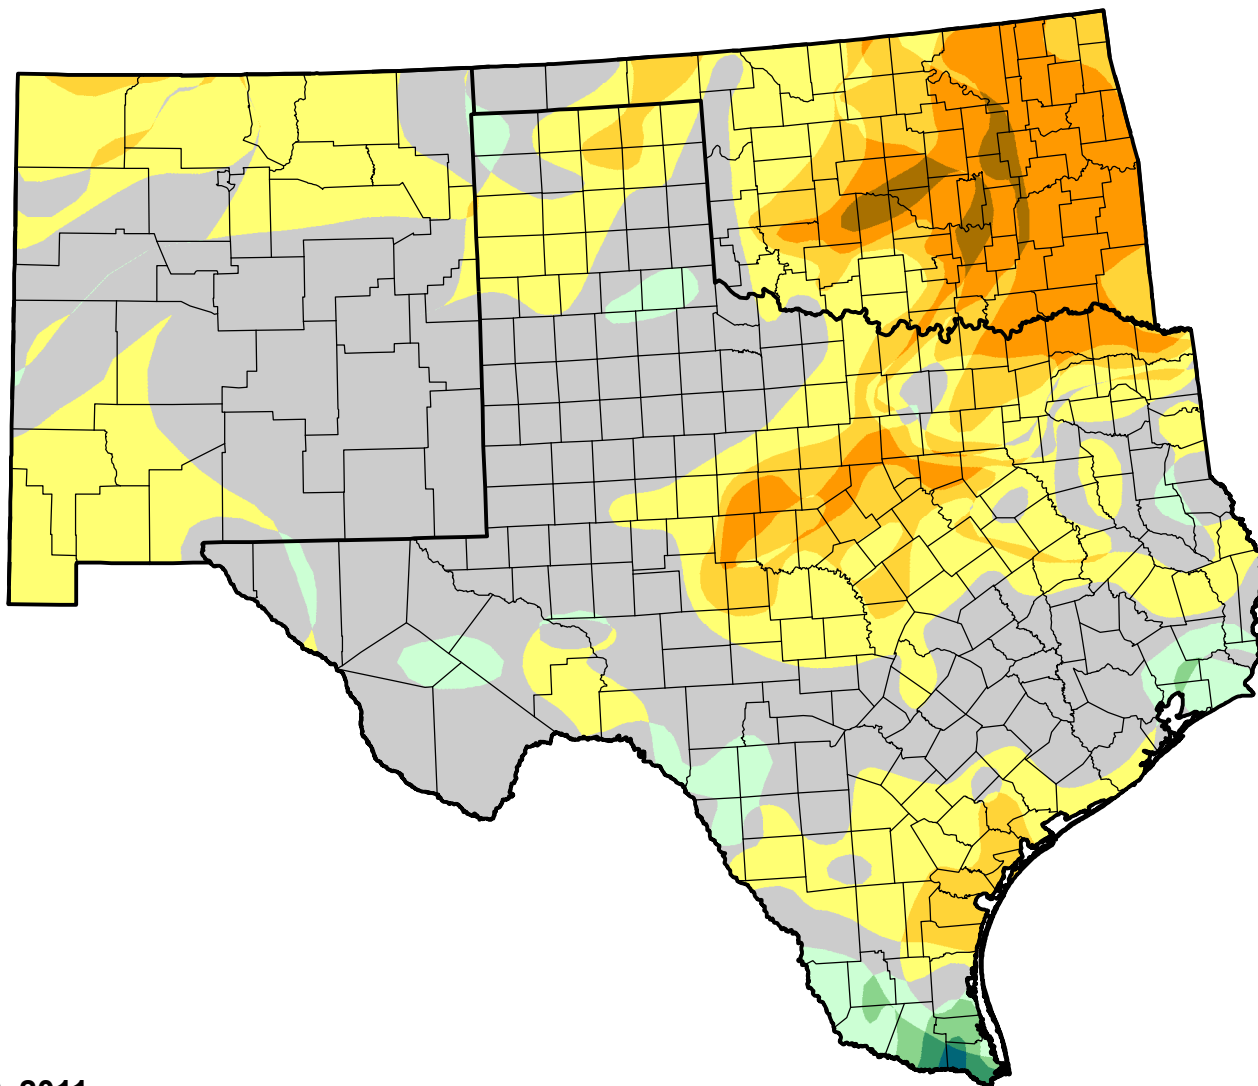

U.S. Drought Monitor Class Change - Southern Plains RDEWS

8 Week

July 26, 2011
compared to
June 2, 2011

droughtmonitor.unl.edu

-  5 Class Degradation
-  4 Class Degradation
-  3 Class Degradation
-  2 Class Degradation
-  1 Class Degradation
-  No Change
-  1 Class Improvement
-  2 Class Improvement
-  3 Class Improvement
-  4 Class Improvement
-  5 Class Improvement