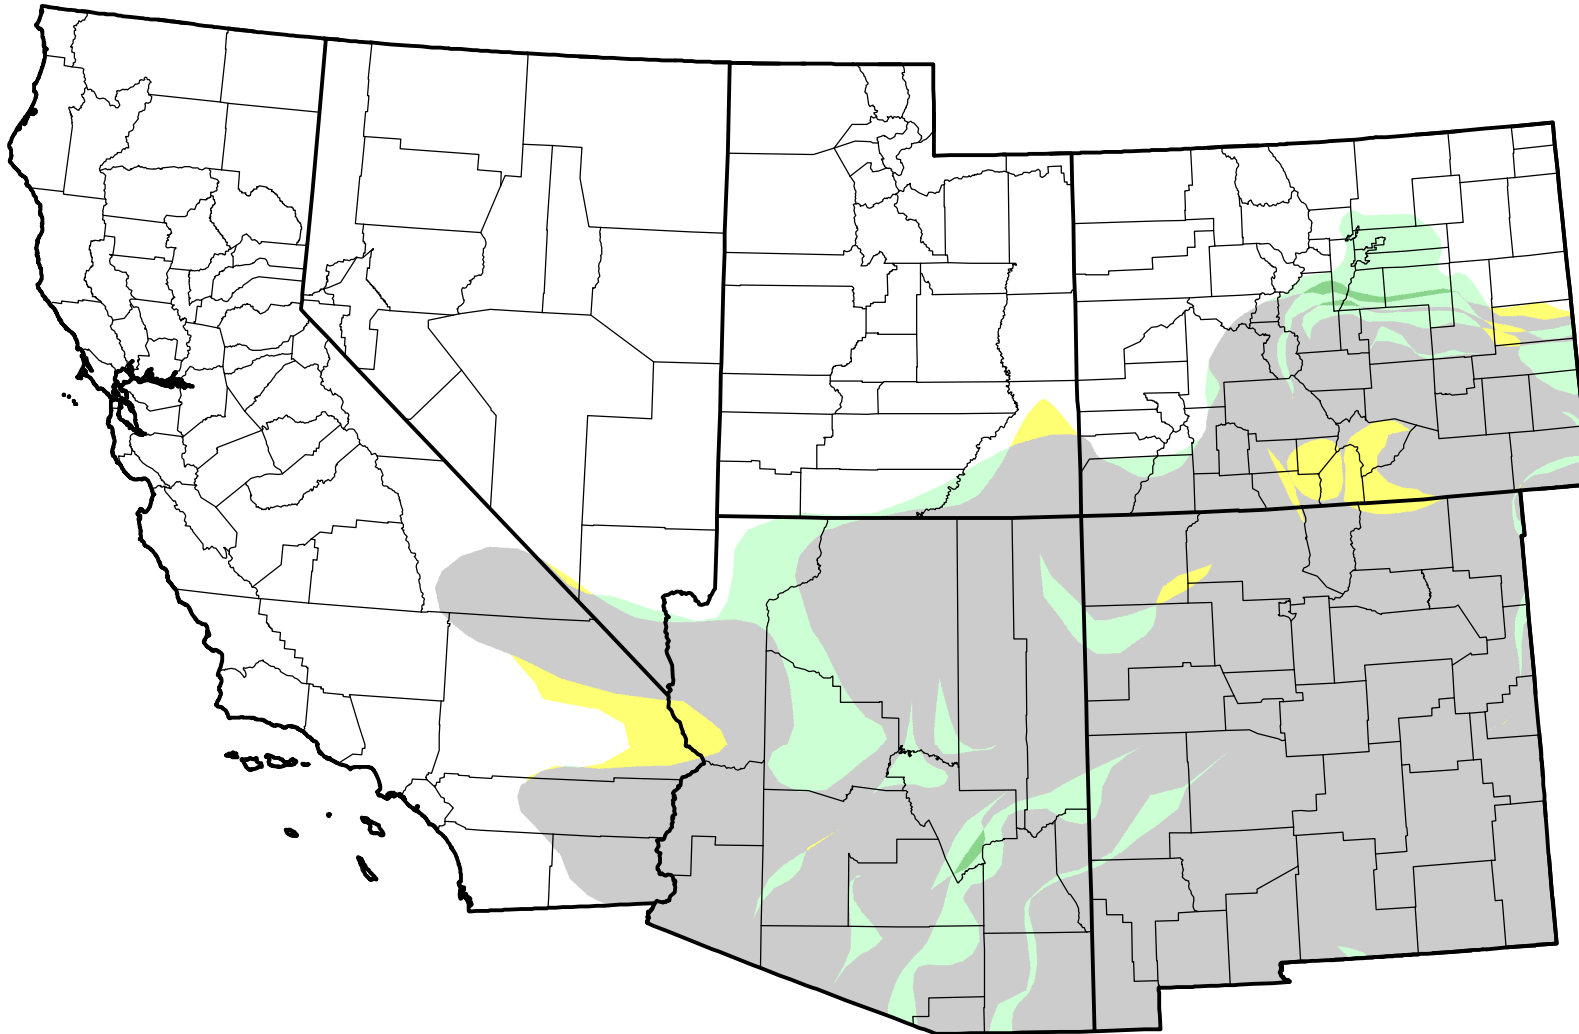

U.S. Drought Monitor Class Change - Southwest

4 Week

July 26, 2011
compared to
June 30, 2011

droughtmonitor.unl.edu

-  5 Class Degradation
-  4 Class Degradation
-  3 Class Degradation
-  2 Class Degradation
-  1 Class Degradation
-  No Change
-  1 Class Improvement
-  2 Class Improvement
-  3 Class Improvement
-  4 Class Improvement
-  5 Class Improvement