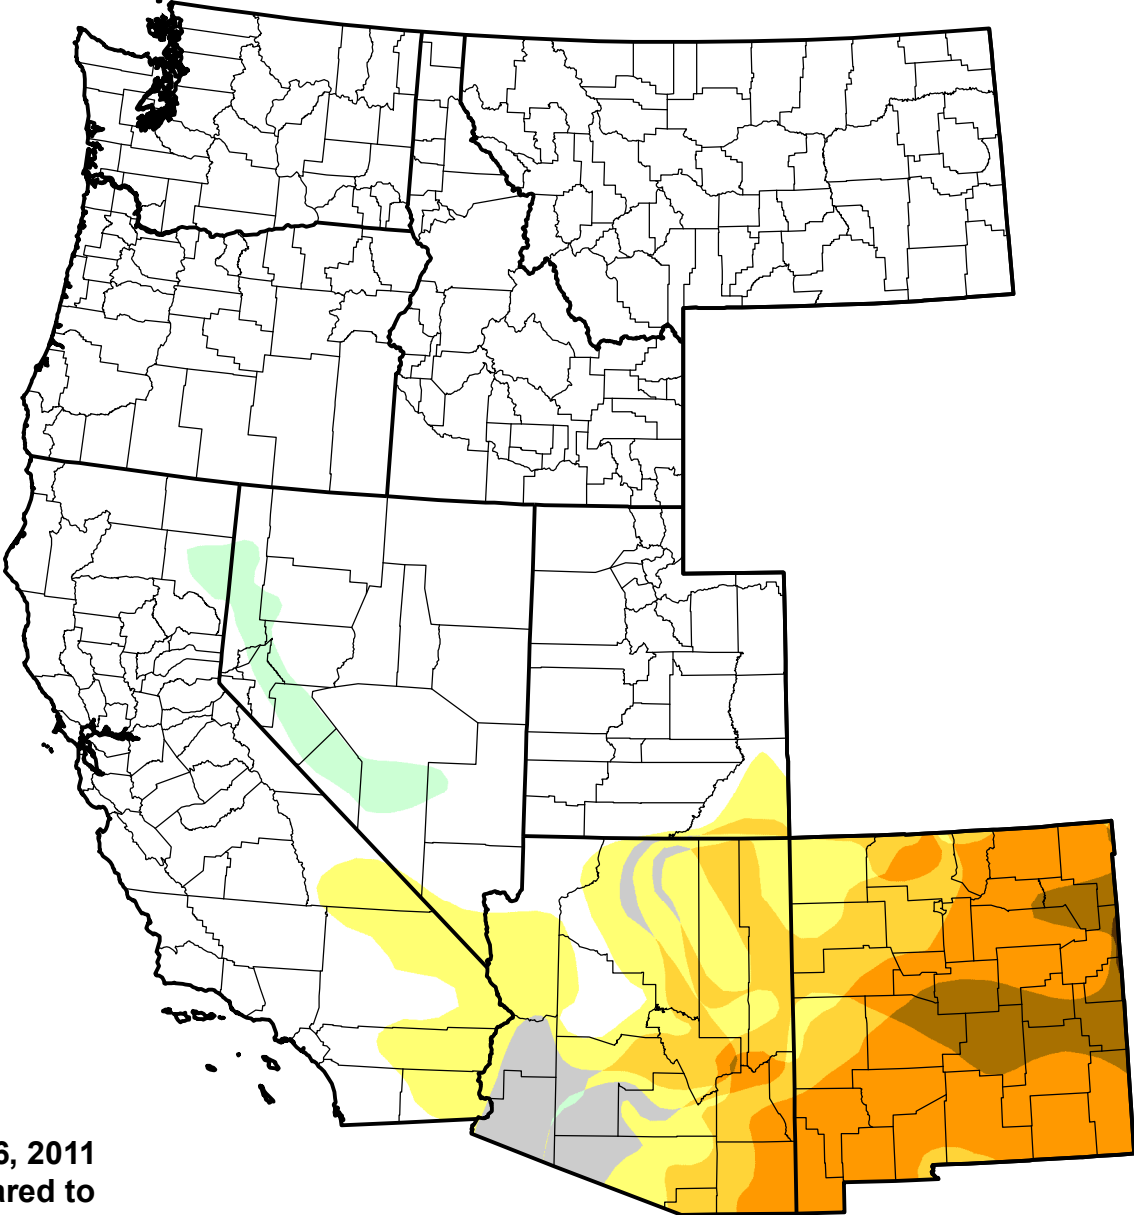

U.S. Drought Monitor Class Change - West

Start of Calendar Year

July 26, 2011
compared to
January 6, 2011

droughtmonitor.unl.edu

-  5 Class Degradation
-  4 Class Degradation
-  3 Class Degradation
-  2 Class Degradation
-  1 Class Degradation
-  No Change
-  1 Class Improvement
-  2 Class Improvement
-  3 Class Improvement
-  4 Class Improvement
-  5 Class Improvement