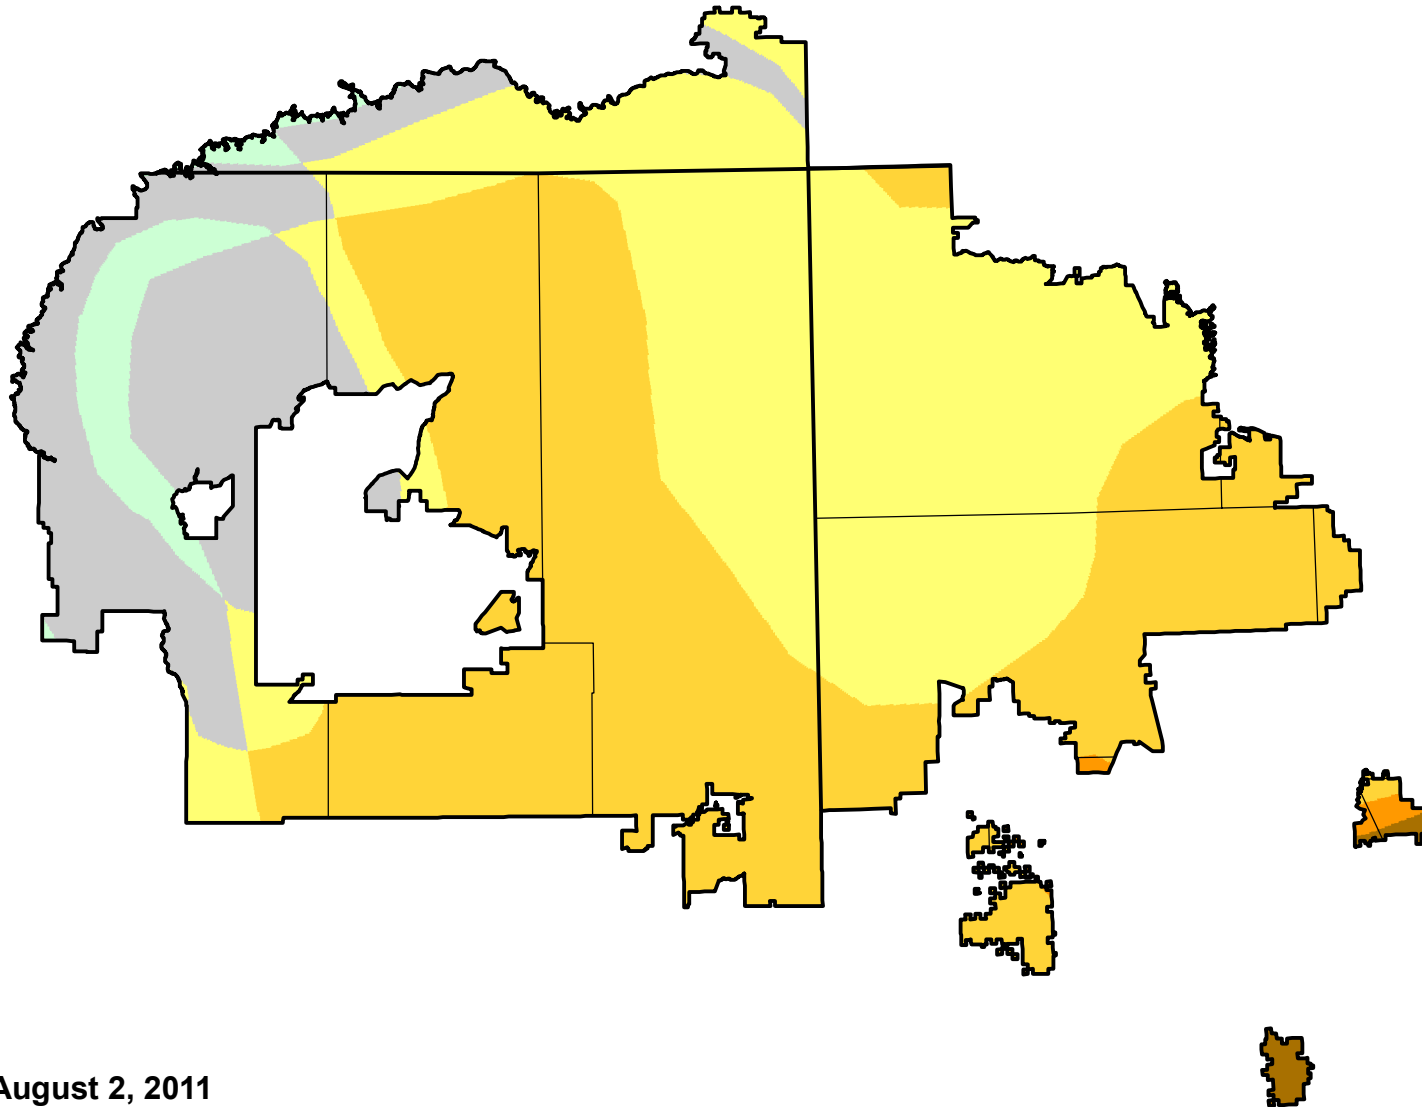

U.S. Drought Monitor Class Change - Navajo

Start of Water Year

August 2, 2011
compared to
September 30, 2010

droughtmonitor.unl.edu