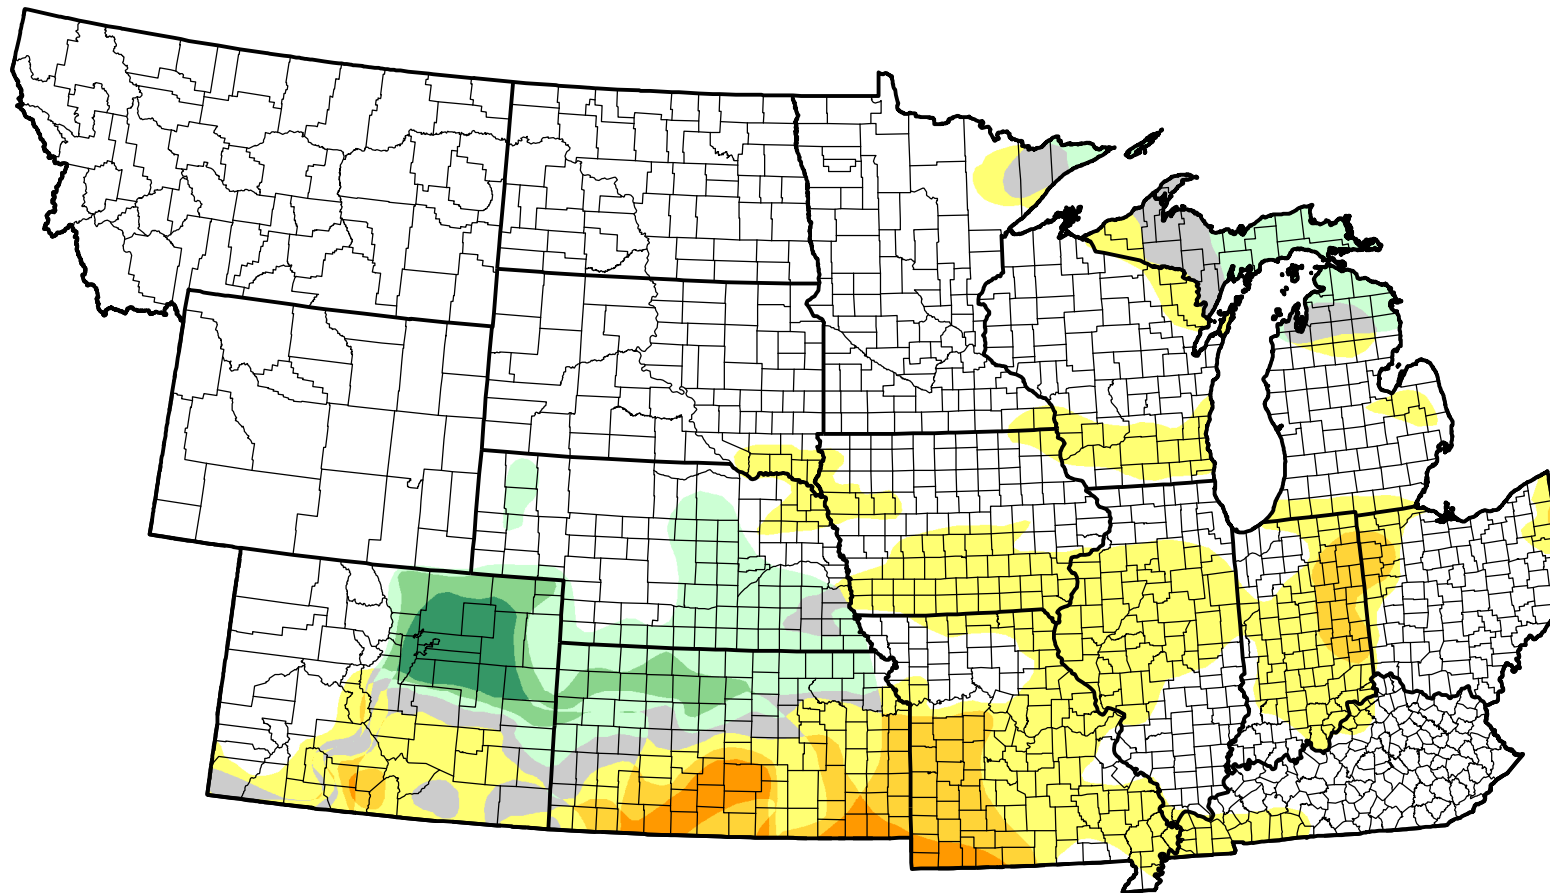

U.S. Drought Monitor Class Change - NWS Central 13 Week

August 2, 2011
compared to
May 5, 2011

droughtmonitor.unl.edu

-  5 Class Degradation
-  4 Class Degradation
-  3 Class Degradation
-  2 Class Degradation
-  1 Class Degradation
-  No Change
-  1 Class Improvement
-  2 Class Improvement
-  3 Class Improvement
-  4 Class Improvement
-  5 Class Improvement