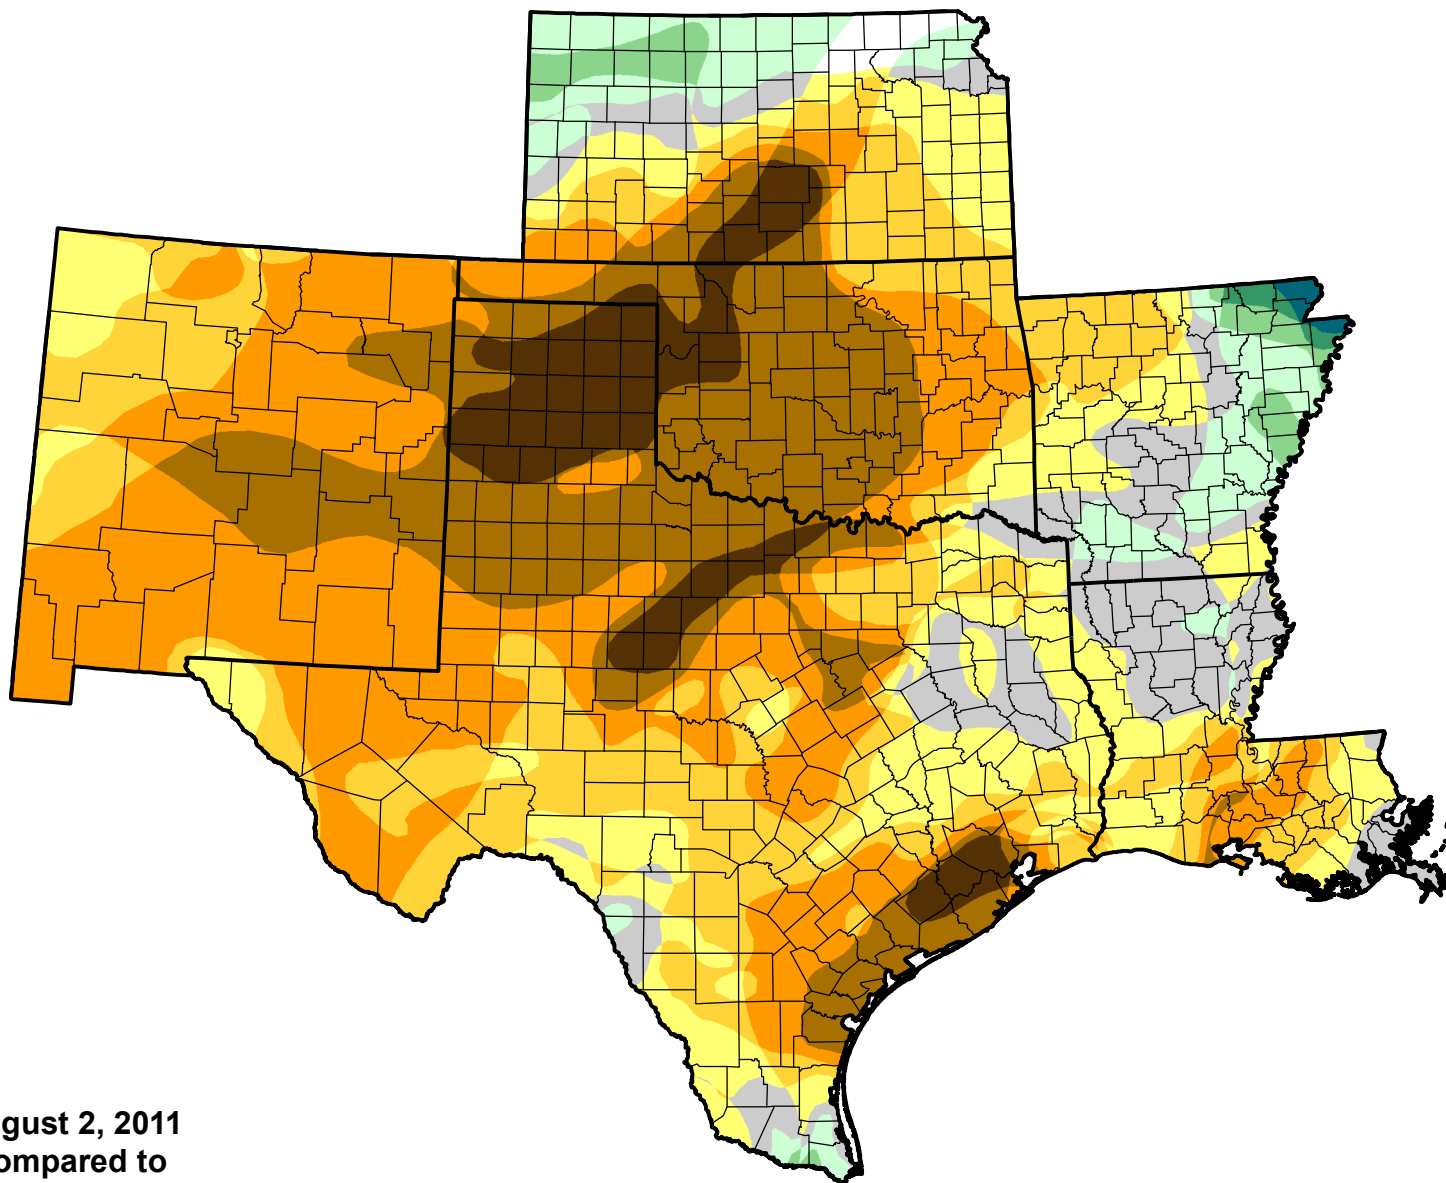

# U.S. Drought Monitor Class Change - SCIPP

Start of Calendar Year

August 2, 2011  
compared to  
January 6, 2011

[droughtmonitor.unl.edu](http://droughtmonitor.unl.edu)

-  5 Class Degradation
-  4 Class Degradation
-  3 Class Degradation
-  2 Class Degradation
-  1 Class Degradation
-  No Change
-  1 Class Improvement
-  2 Class Improvement
-  3 Class Improvement
-  4 Class Improvement
-  5 Class Improvement