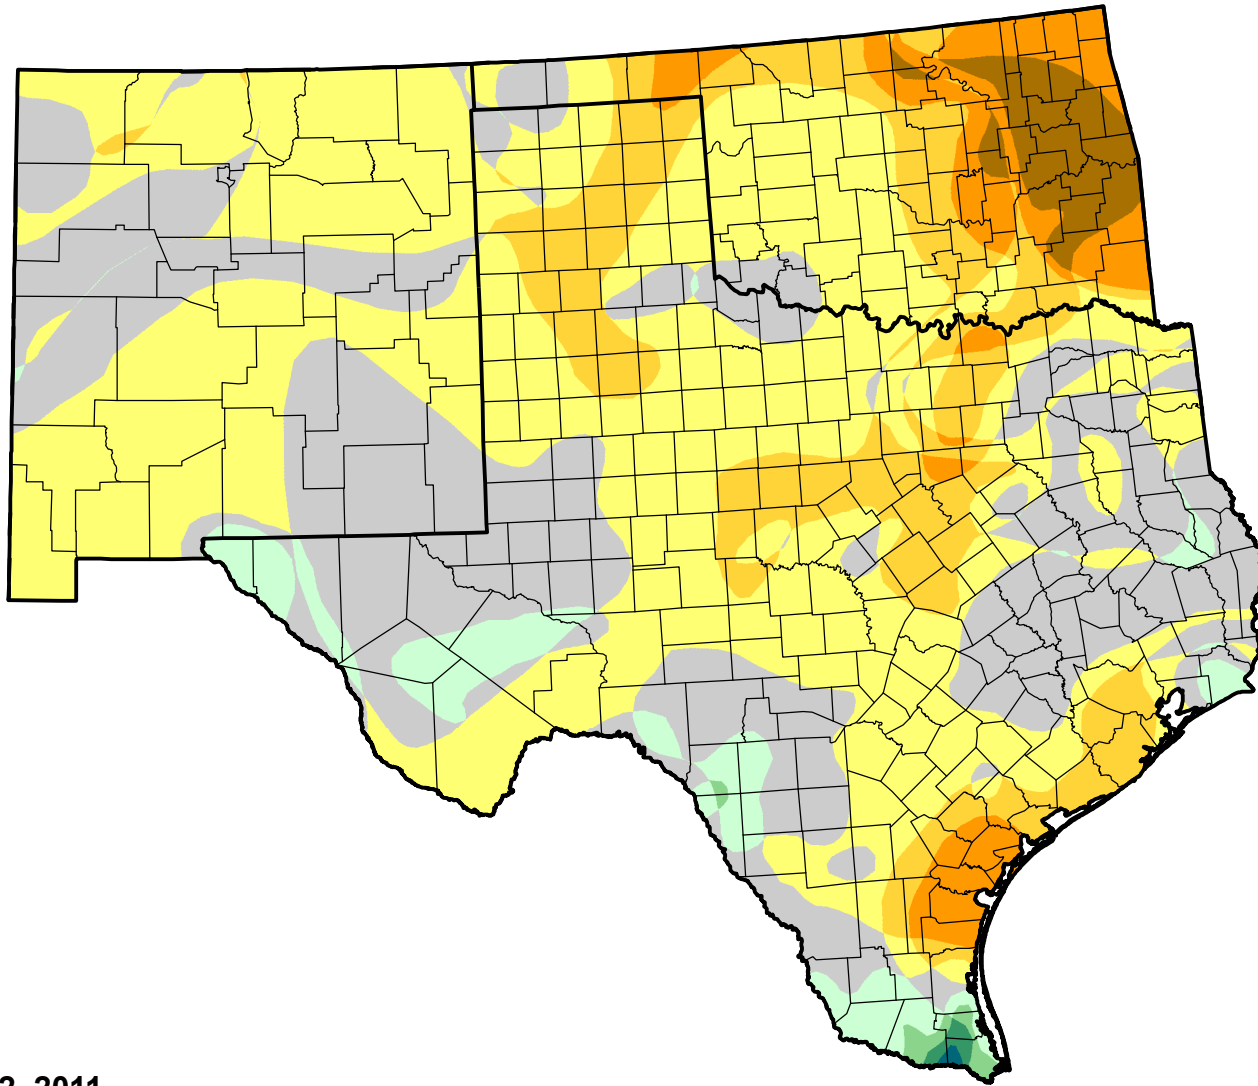

U.S. Drought Monitor Class Change - Southern Plains RDEWS

13 Week

August 2, 2011
compared to
May 5, 2011

droughtmonitor.unl.edu

-  5 Class Degradation
-  4 Class Degradation
-  3 Class Degradation
-  2 Class Degradation
-  1 Class Degradation
-  No Change
-  1 Class Improvement
-  2 Class Improvement
-  3 Class Improvement
-  4 Class Improvement
-  5 Class Improvement