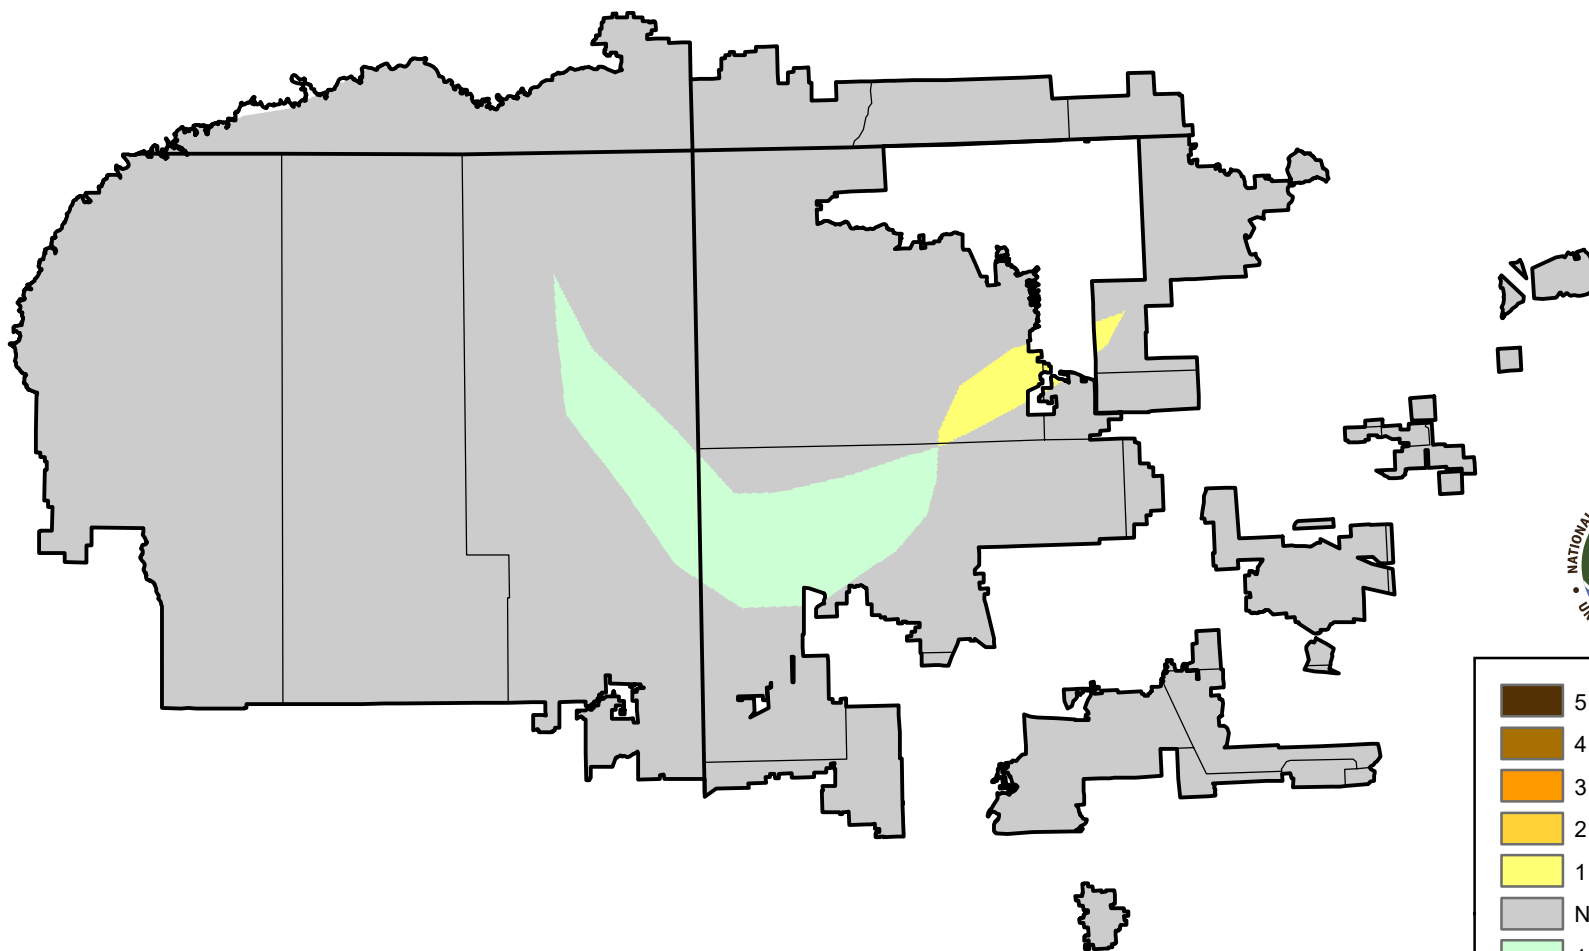

U.S. Drought Monitor Class Change - 4 Corners

4 Week

August 9, 2011
compared to
July 14, 2011

droughtmonitor.unl.edu

-  5 Class Degradation
-  4 Class Degradation
-  3 Class Degradation
-  2 Class Degradation
-  1 Class Degradation
-  No Change
-  1 Class Improvement
-  2 Class Improvement
-  3 Class Improvement
-  4 Class Improvement
-  5 Class Improvement