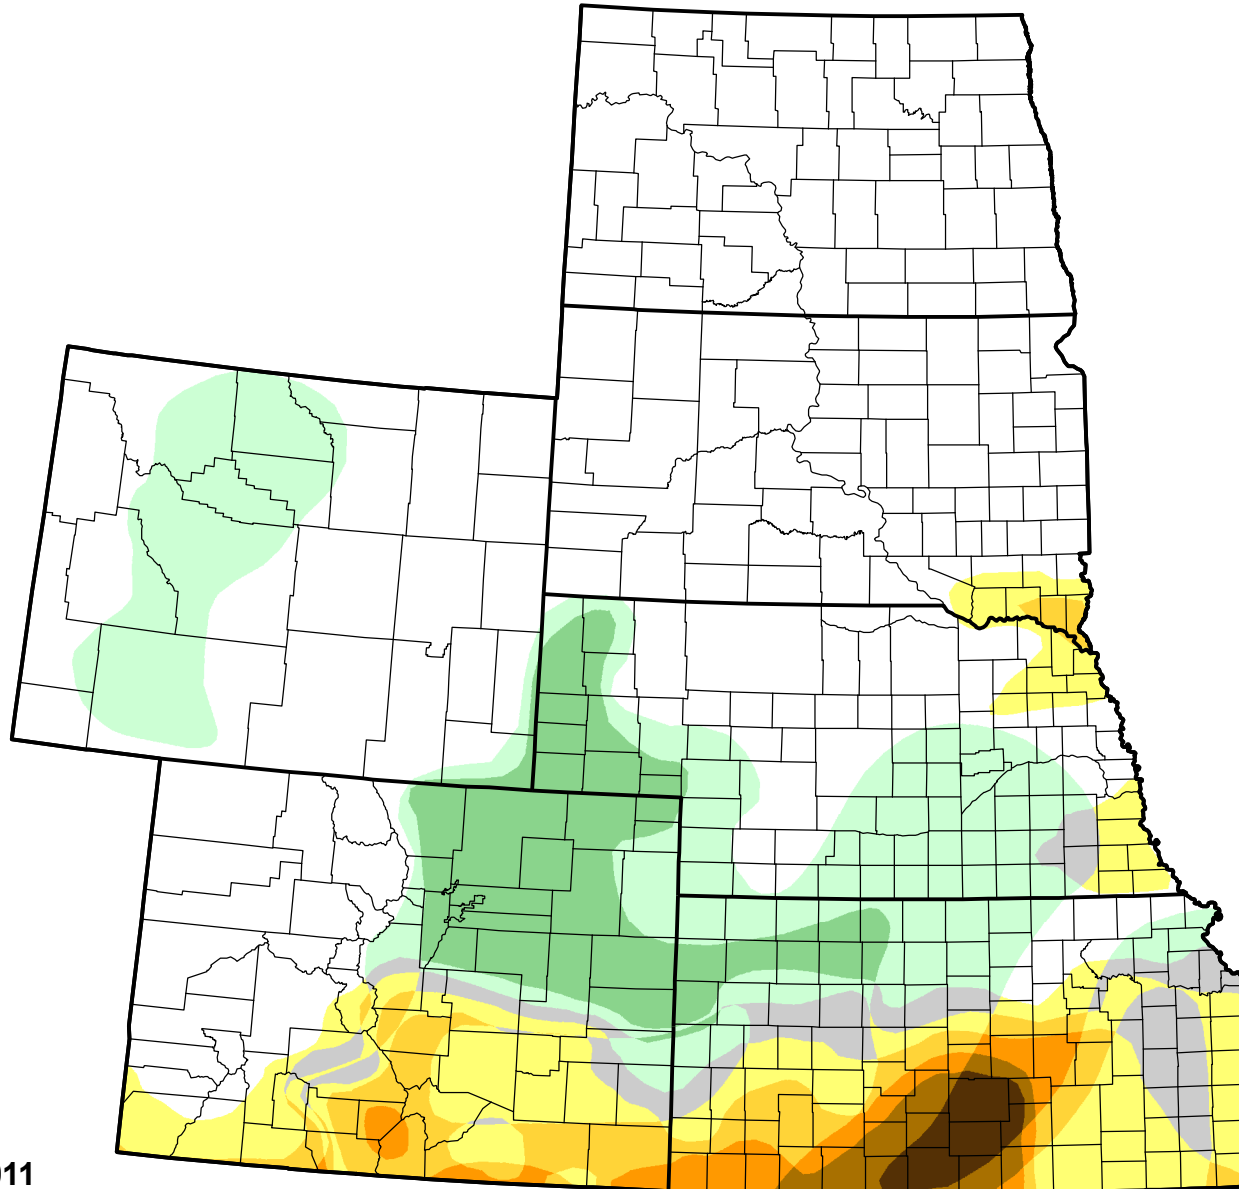

U.S. Drought Monitor Class Change - High Plains

26 Week

August 9, 2011
compared to
February 10, 2011

droughtmonitor.unl.edu

- 5 Class Degradation
- 4 Class Degradation
- 3 Class Degradation
- 2 Class Degradation
- 1 Class Degradation
- No Change
- 1 Class Improvement
- 2 Class Improvement
- 3 Class Improvement
- 4 Class Improvement
- 5 Class Improvement