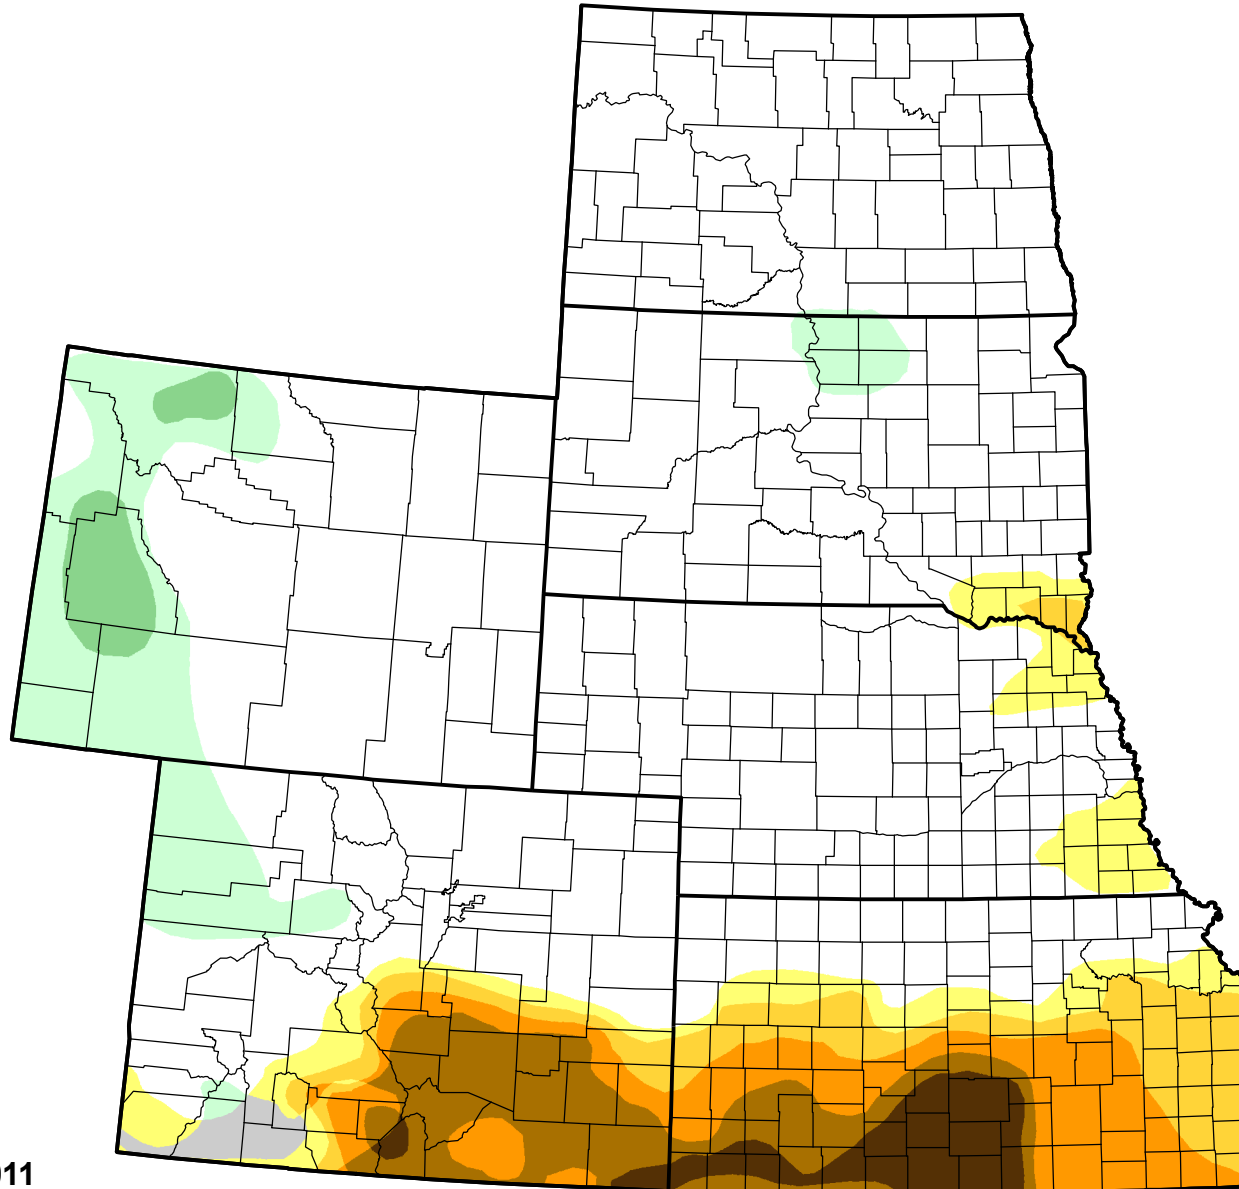

U.S. Drought Monitor Class Change - High Plains

52 Week

August 9, 2011
compared to
August 12, 2010

droughtmonitor.unl.edu