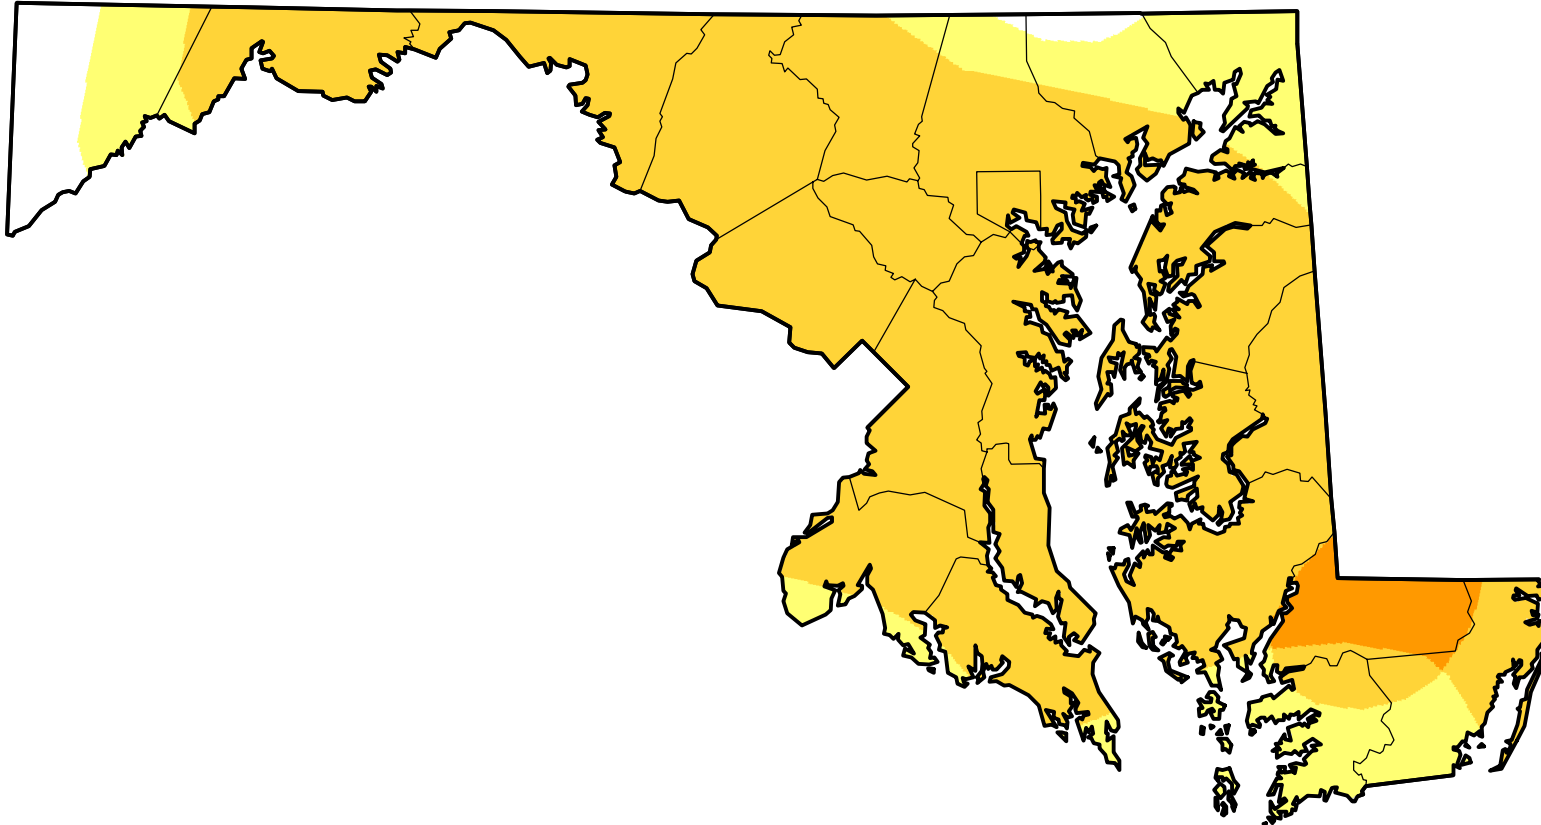

U.S. Drought Monitor Class Change - Maryland

13 Week

August 9, 2011
compared to
May 12, 2011

droughtmonitor.unl.edu