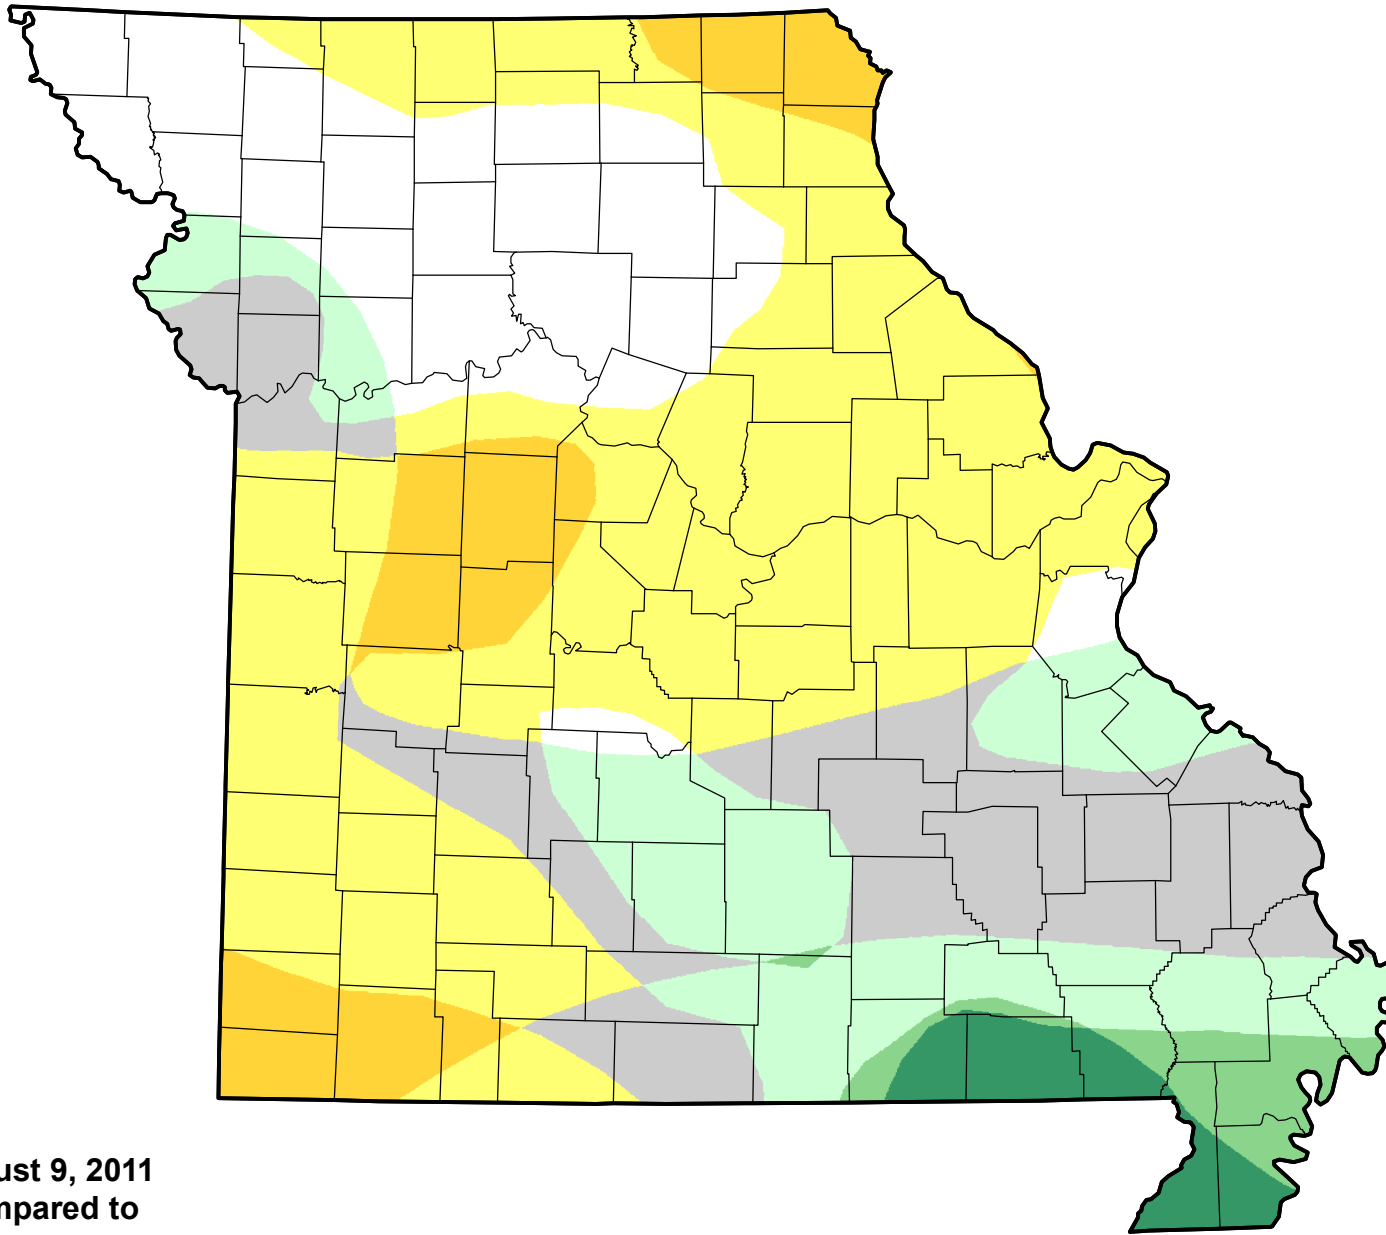

U.S. Drought Monitor Class Change - Missouri

26 Week

August 9, 2011
compared to
February 10, 2011

droughtmonitor.unl.edu

-  5 Class Degradation
-  4 Class Degradation
-  3 Class Degradation
-  2 Class Degradation
-  1 Class Degradation
-  No Change
-  1 Class Improvement
-  2 Class Improvement
-  3 Class Improvement
-  4 Class Improvement
-  5 Class Improvement