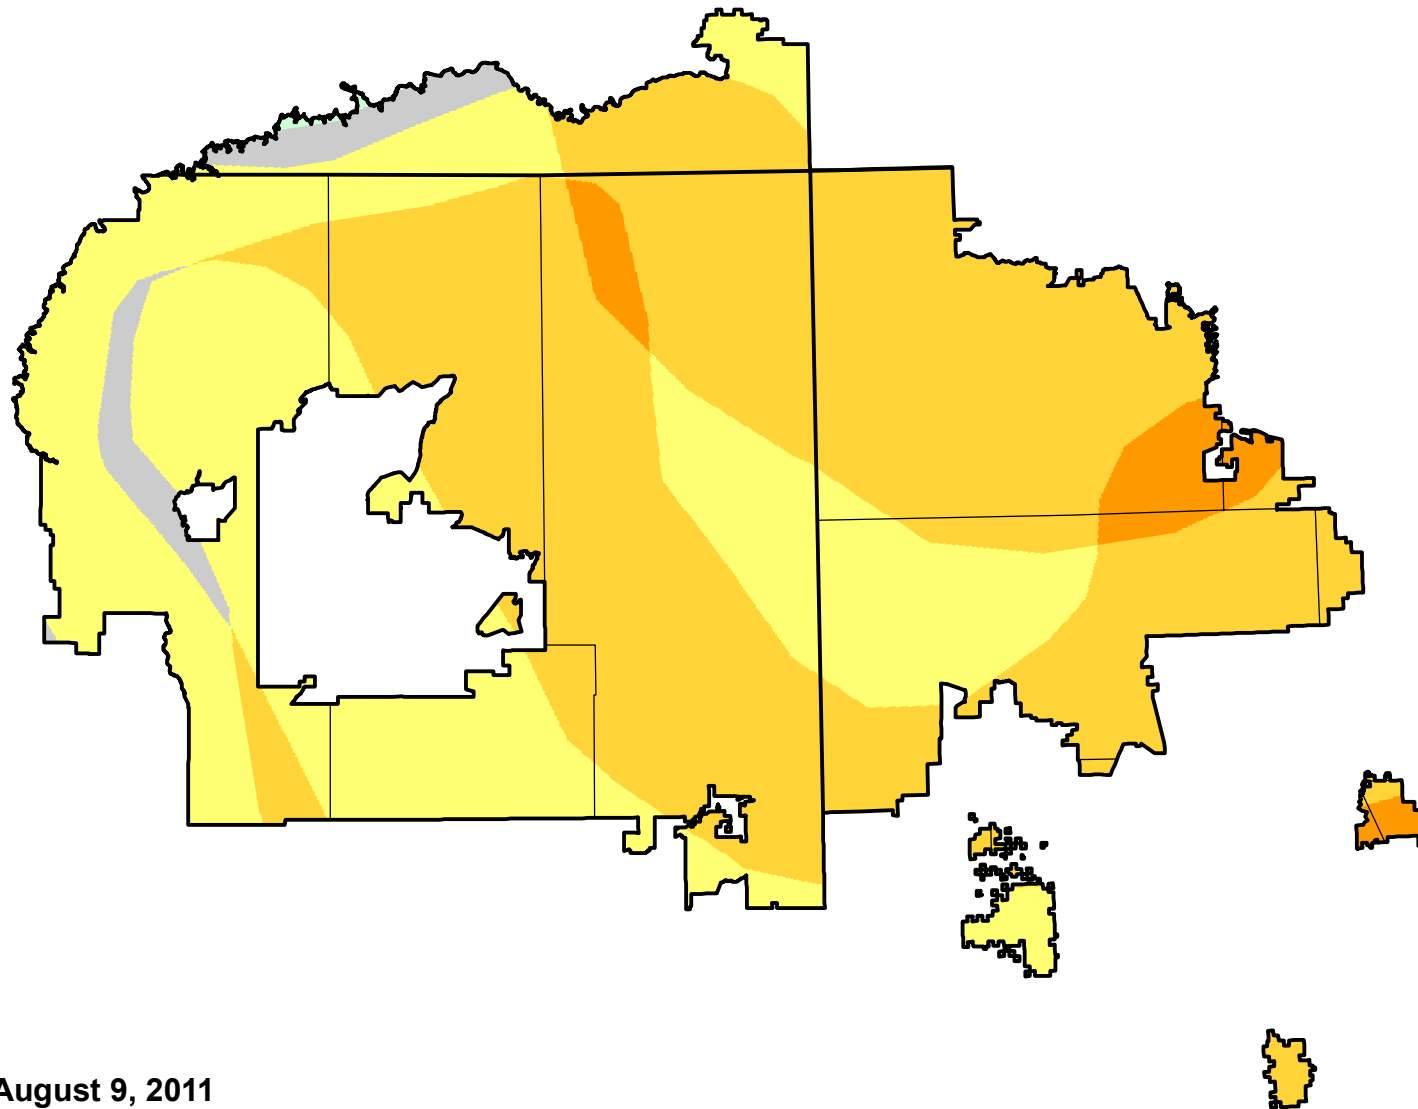

U.S. Drought Monitor Class Change - Navajo

26 Week

August 9, 2011
compared to
February 10, 2011

droughtmonitor.unl.edu

- | | |
|---|---------------------|
|  | 5 Class Degradation |
|  | 4 Class Degradation |
|  | 3 Class Degradation |
|  | 2 Class Degradation |
|  | 1 Class Degradation |
|  | No Change |
|  | 1 Class Improvement |
|  | 2 Class Improvement |
|  | 3 Class Improvement |
|  | 4 Class Improvement |
|  | 5 Class Improvement |