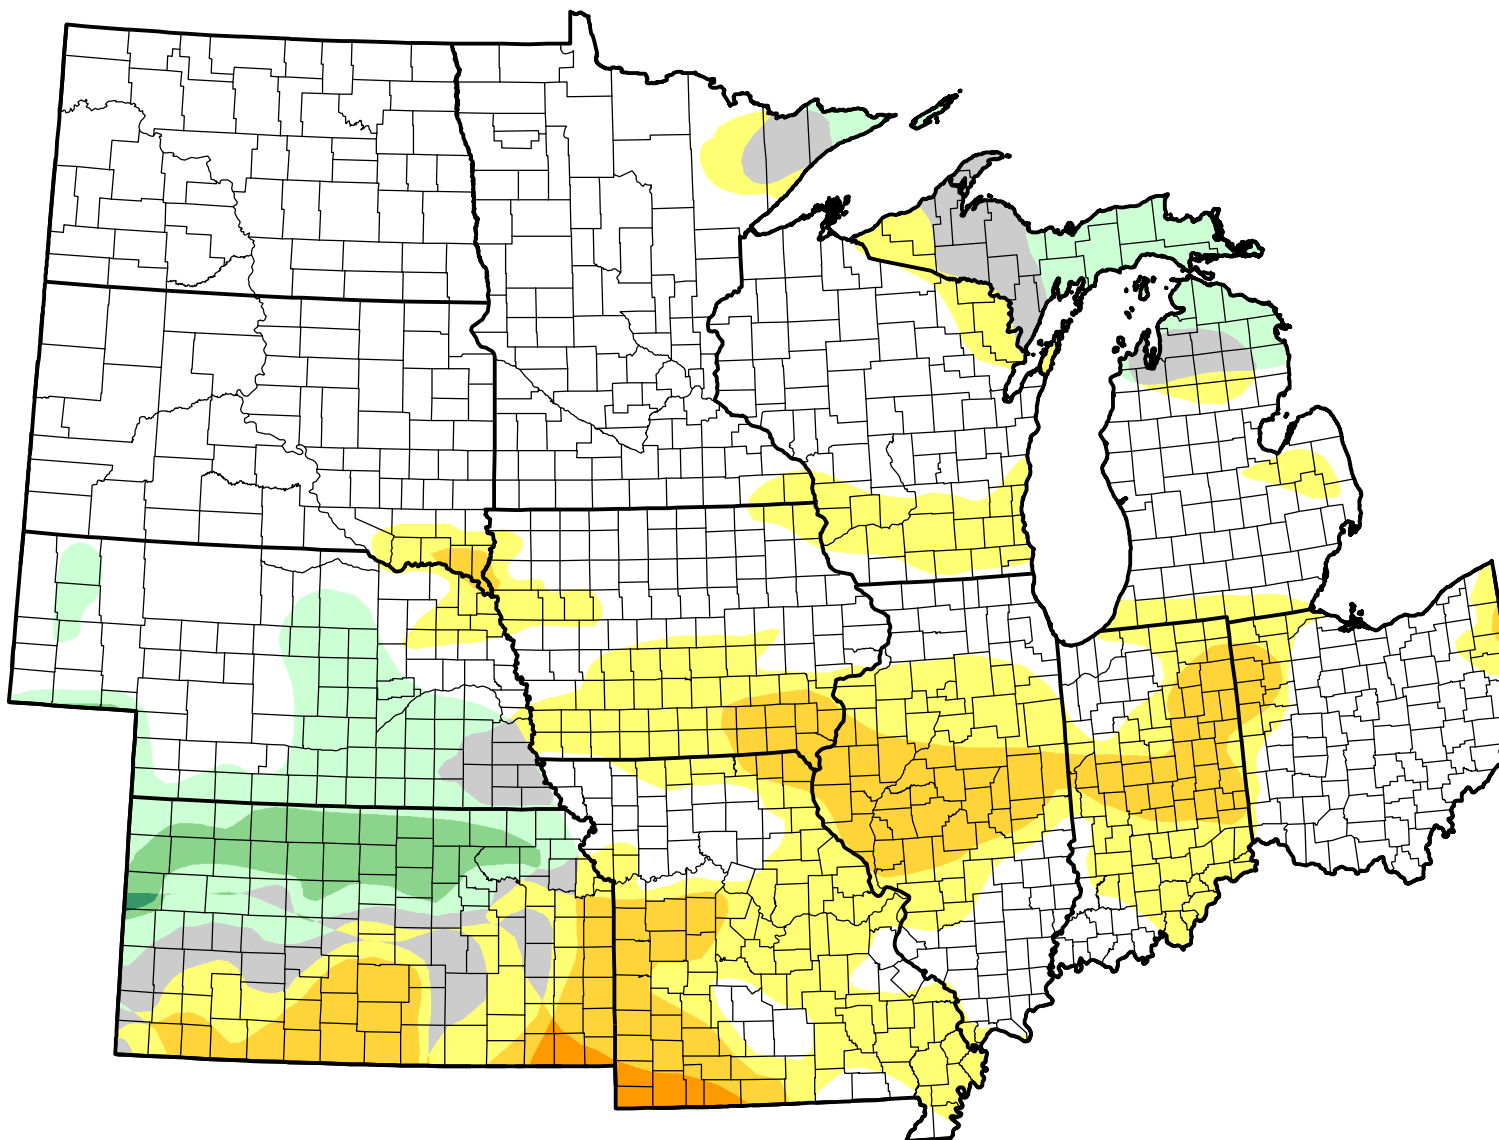

# U.S. Drought Monitor Class Change - U2U North Central States 13 Week

August 9, 2011  
compared to  
May 12, 2011

[droughtmonitor.unl.edu](http://droughtmonitor.unl.edu)

-  5 Class Degradation
-  4 Class Degradation
-  3 Class Degradation
-  2 Class Degradation
-  1 Class Degradation
-  No Change
-  1 Class Improvement
-  2 Class Improvement
-  3 Class Improvement
-  4 Class Improvement
-  5 Class Improvement