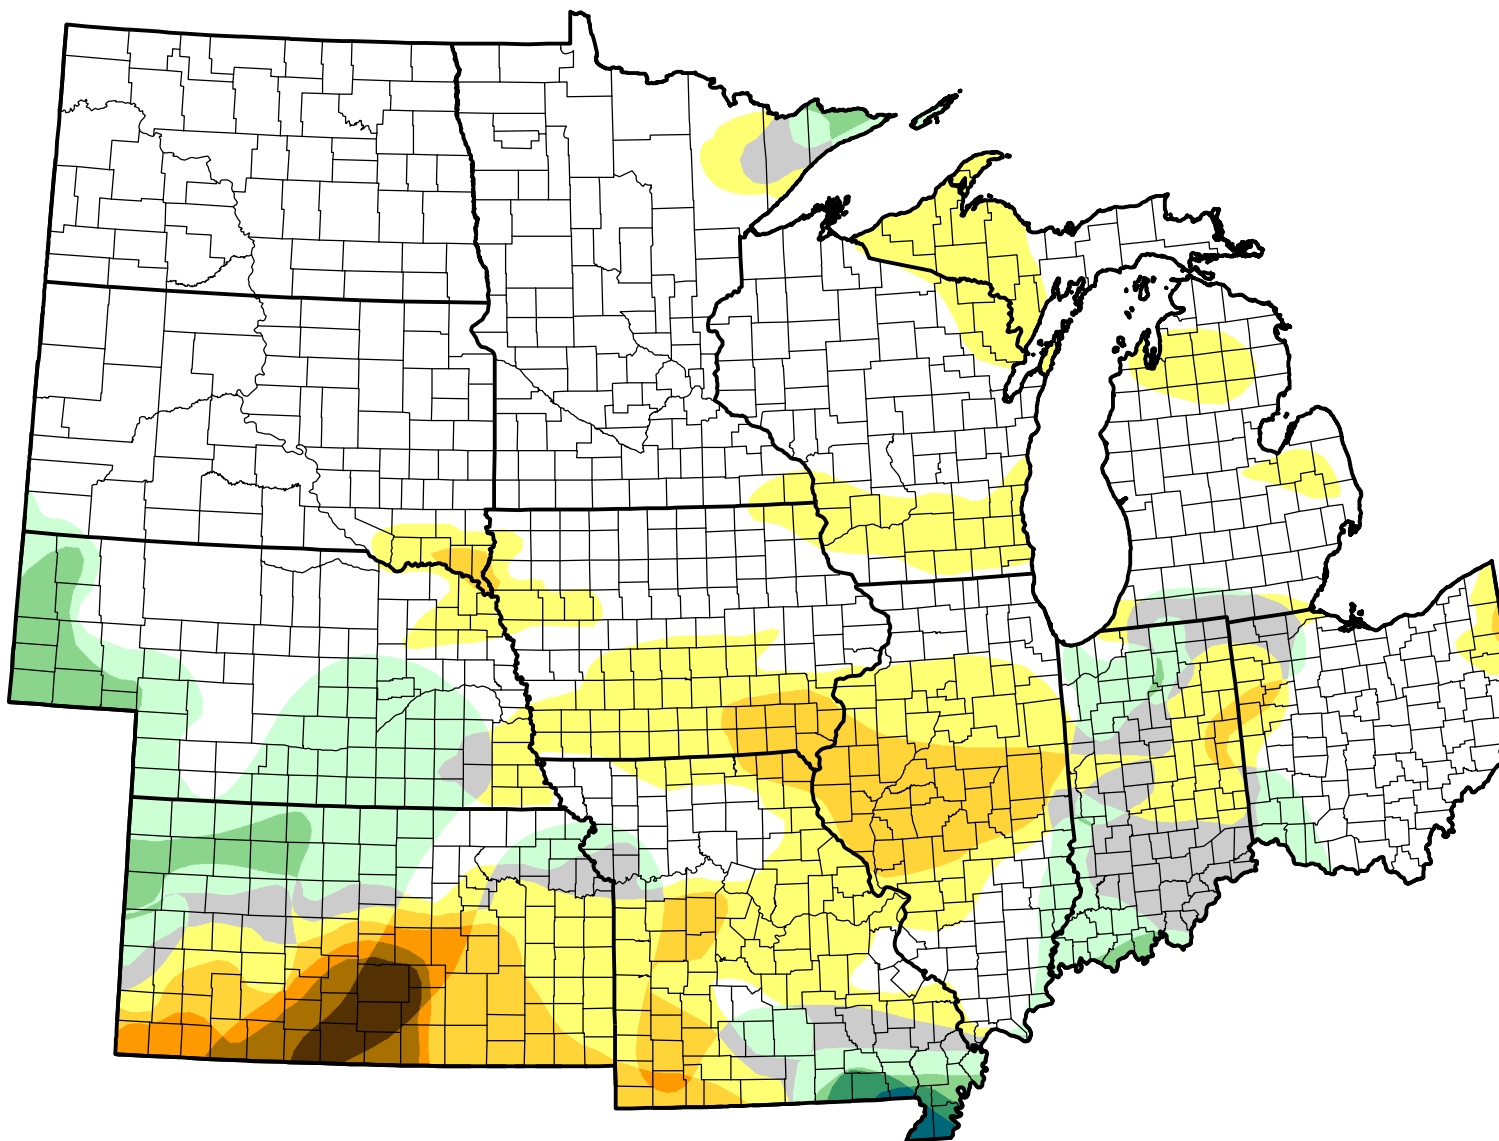

U.S. Drought Monitor Class Change - U2U North Central States

Start of Calendar Year

August 9, 2011
compared to
January 6, 2011

droughtmonitor.unl.edu

-  5 Class Degradation
-  4 Class Degradation
-  3 Class Degradation
-  2 Class Degradation
-  1 Class Degradation
-  No Change
-  1 Class Improvement
-  2 Class Improvement
-  3 Class Improvement
-  4 Class Improvement
-  5 Class Improvement