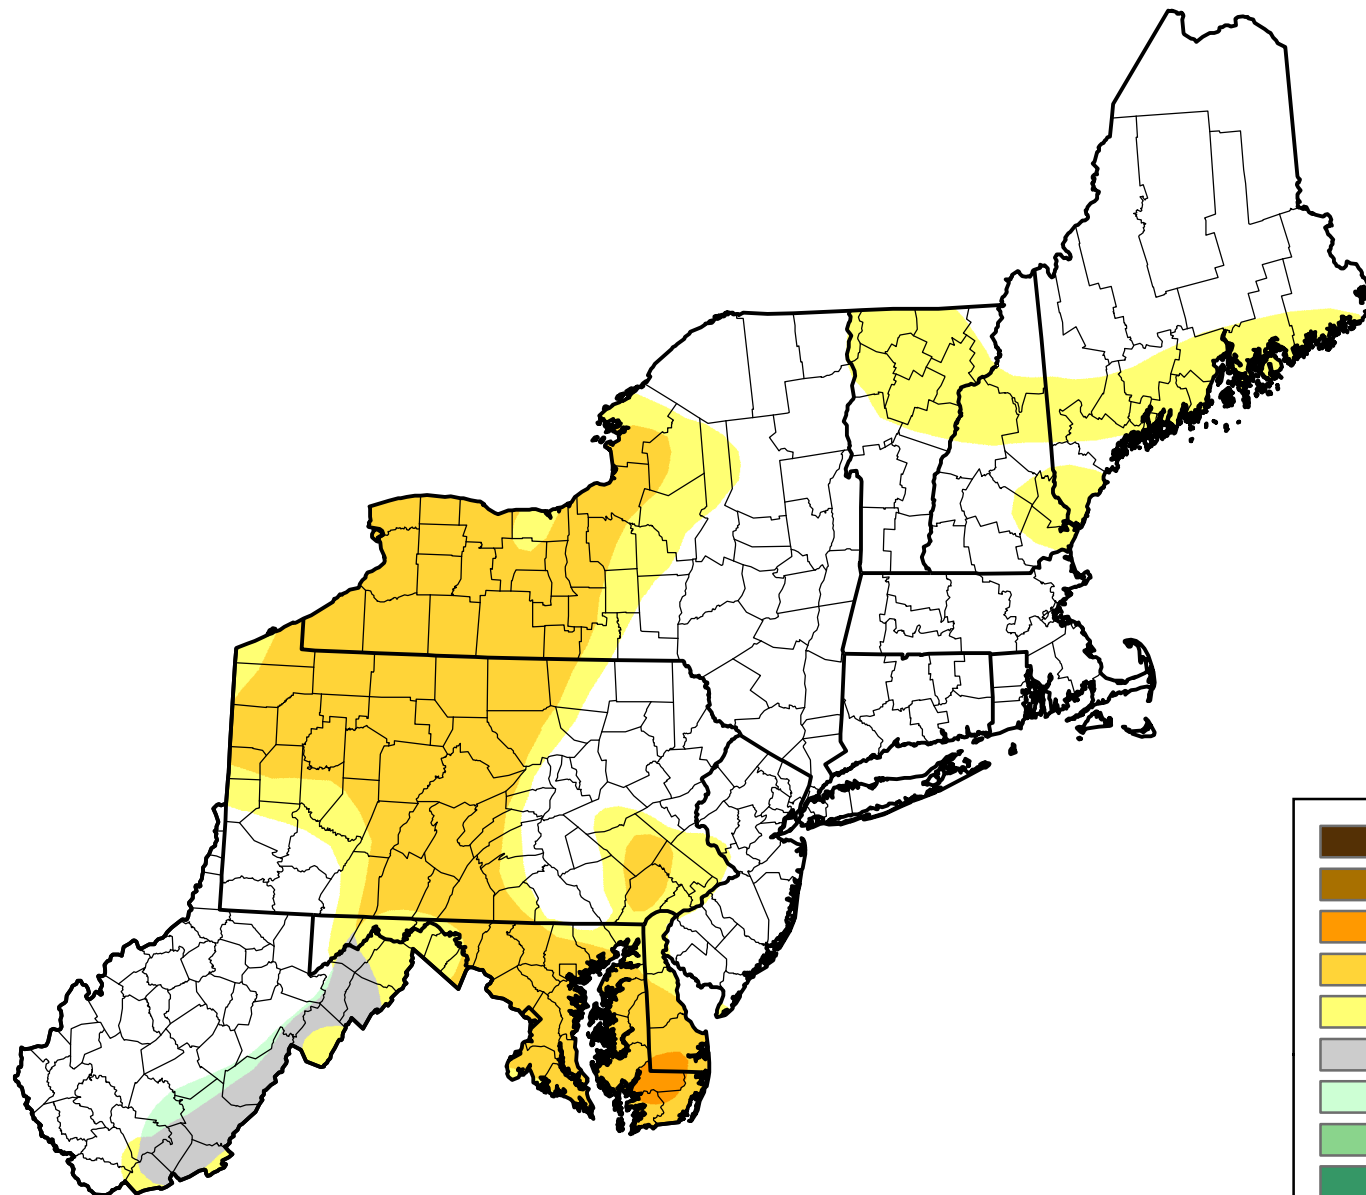

U.S. Drought Monitor Class Change - Northeast

Start of Calendar Year

August 9, 2011
compared to
January 6, 2011

droughtmonitor.unl.edu

- 5 Class Degradation
- 4 Class Degradation
- 3 Class Degradation
- 2 Class Degradation
- 1 Class Degradation
- No Change
- 1 Class Improvement
- 2 Class Improvement
- 3 Class Improvement
- 4 Class Improvement
- 5 Class Improvement