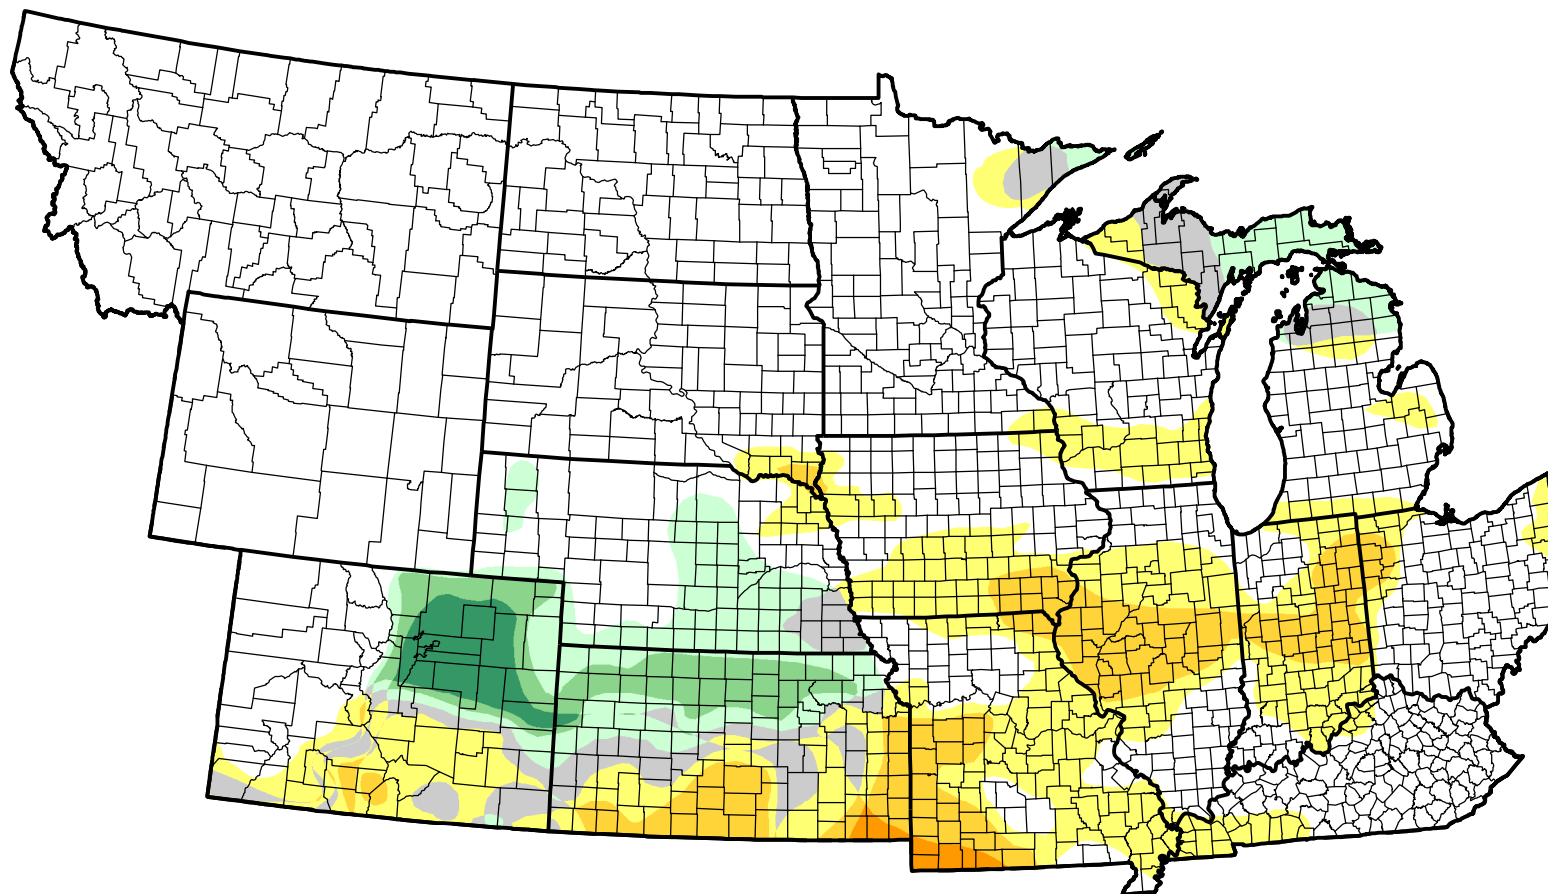

U.S. Drought Monitor Class Change - NWS Central 13 Week

**August 9, 2011
compared to
May 12, 2011**

droughtmonitor.unl.edu

-  5 Class Degradation
-  4 Class Degradation
-  3 Class Degradation
-  2 Class Degradation
-  1 Class Degradation
-  No Change
-  1 Class Improvement
-  2 Class Improvement
-  3 Class Improvement
-  4 Class Improvement
-  5 Class Improvement