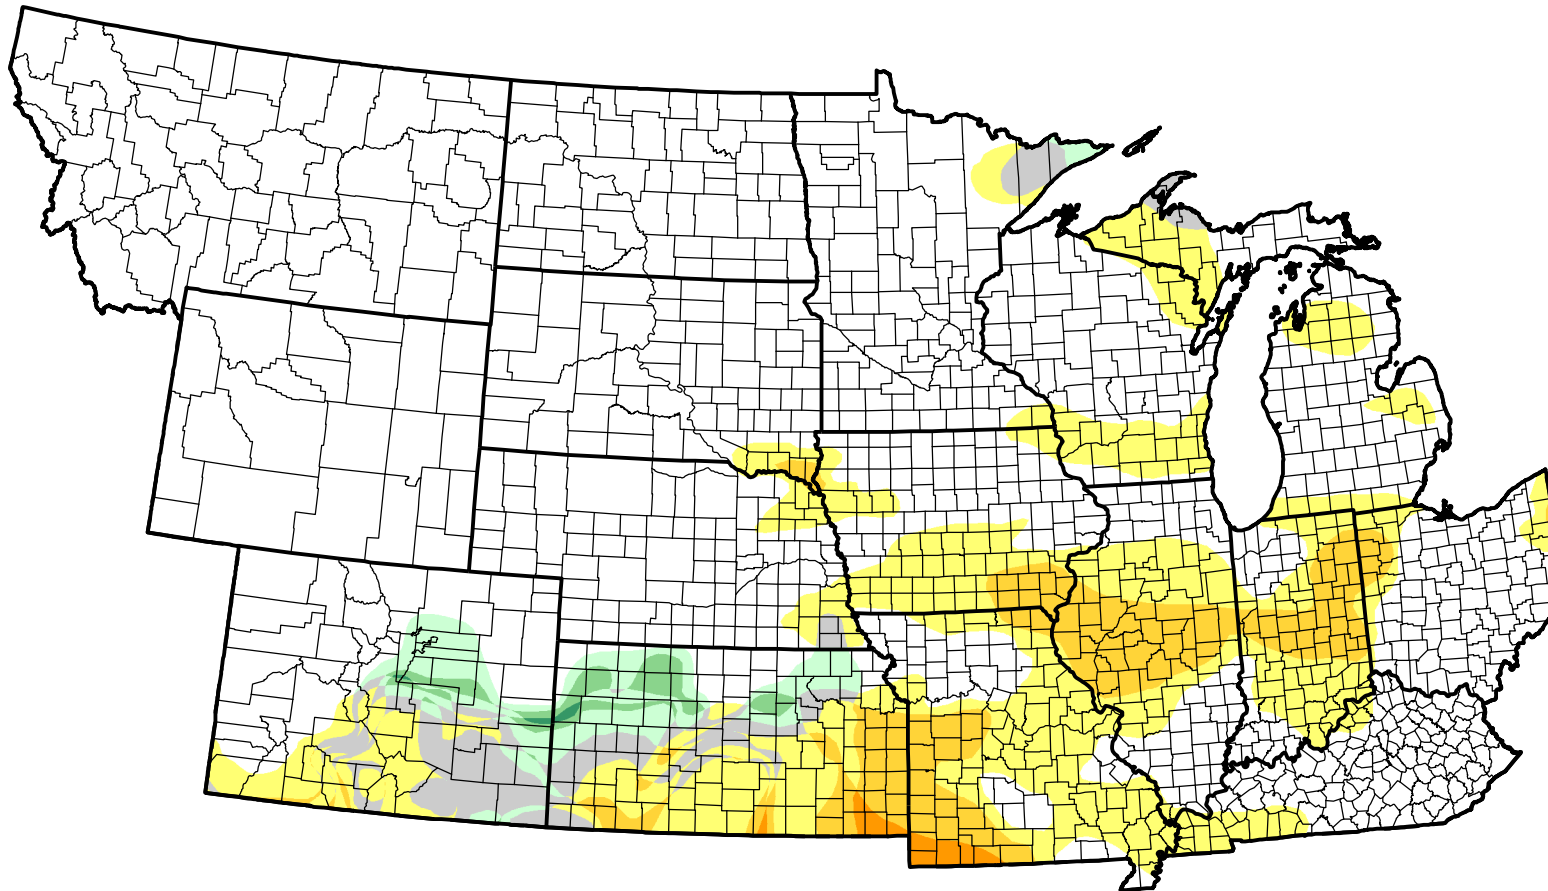

U.S. Drought Monitor Class Change - NWS Central 8 Week

**August 9, 2011
compared to
June 16, 2011**

droughtmonitor.unl.edu

- | | |
|---|---------------------|
|  | 5 Class Degradation |
|  | 4 Class Degradation |
|  | 3 Class Degradation |
|  | 2 Class Degradation |
|  | 1 Class Degradation |
|  | No Change |
|  | 1 Class Improvement |
|  | 2 Class Improvement |
|  | 3 Class Improvement |
|  | 4 Class Improvement |
|  | 5 Class Improvement |