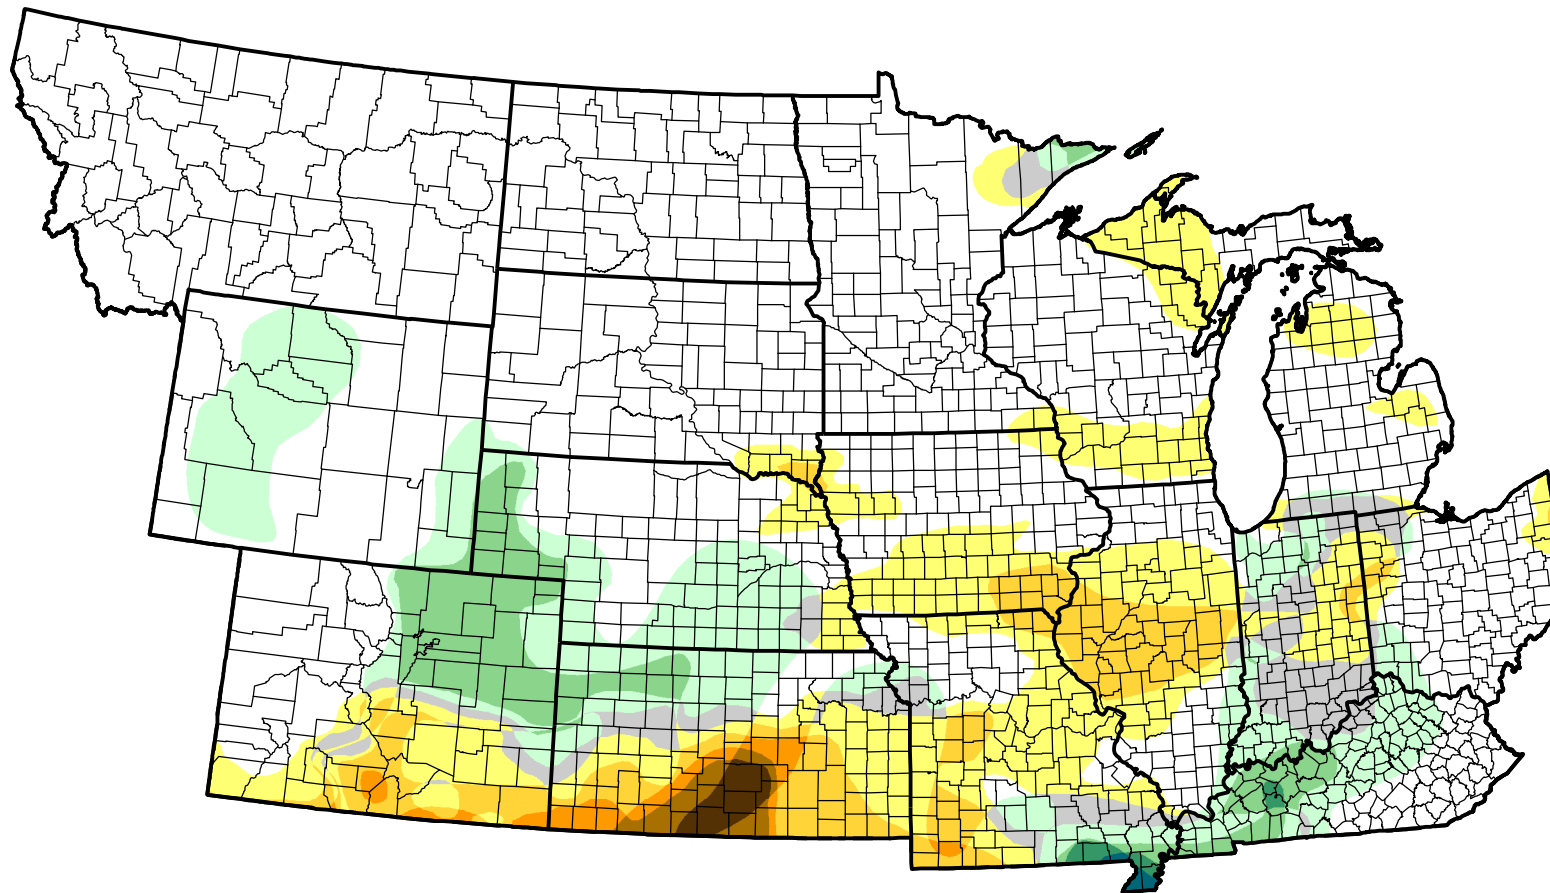

U.S. Drought Monitor Class Change - NWS Central Start of Calendar Year

August 9, 2011
compared to
January 6, 2011

droughtmonitor.unl.edu

- 5 Class Degradation
- 4 Class Degradation
- 3 Class Degradation
- 2 Class Degradation
- 1 Class Degradation
- No Change
- 1 Class Improvement
- 2 Class Improvement
- 3 Class Improvement
- 4 Class Improvement
- 5 Class Improvement