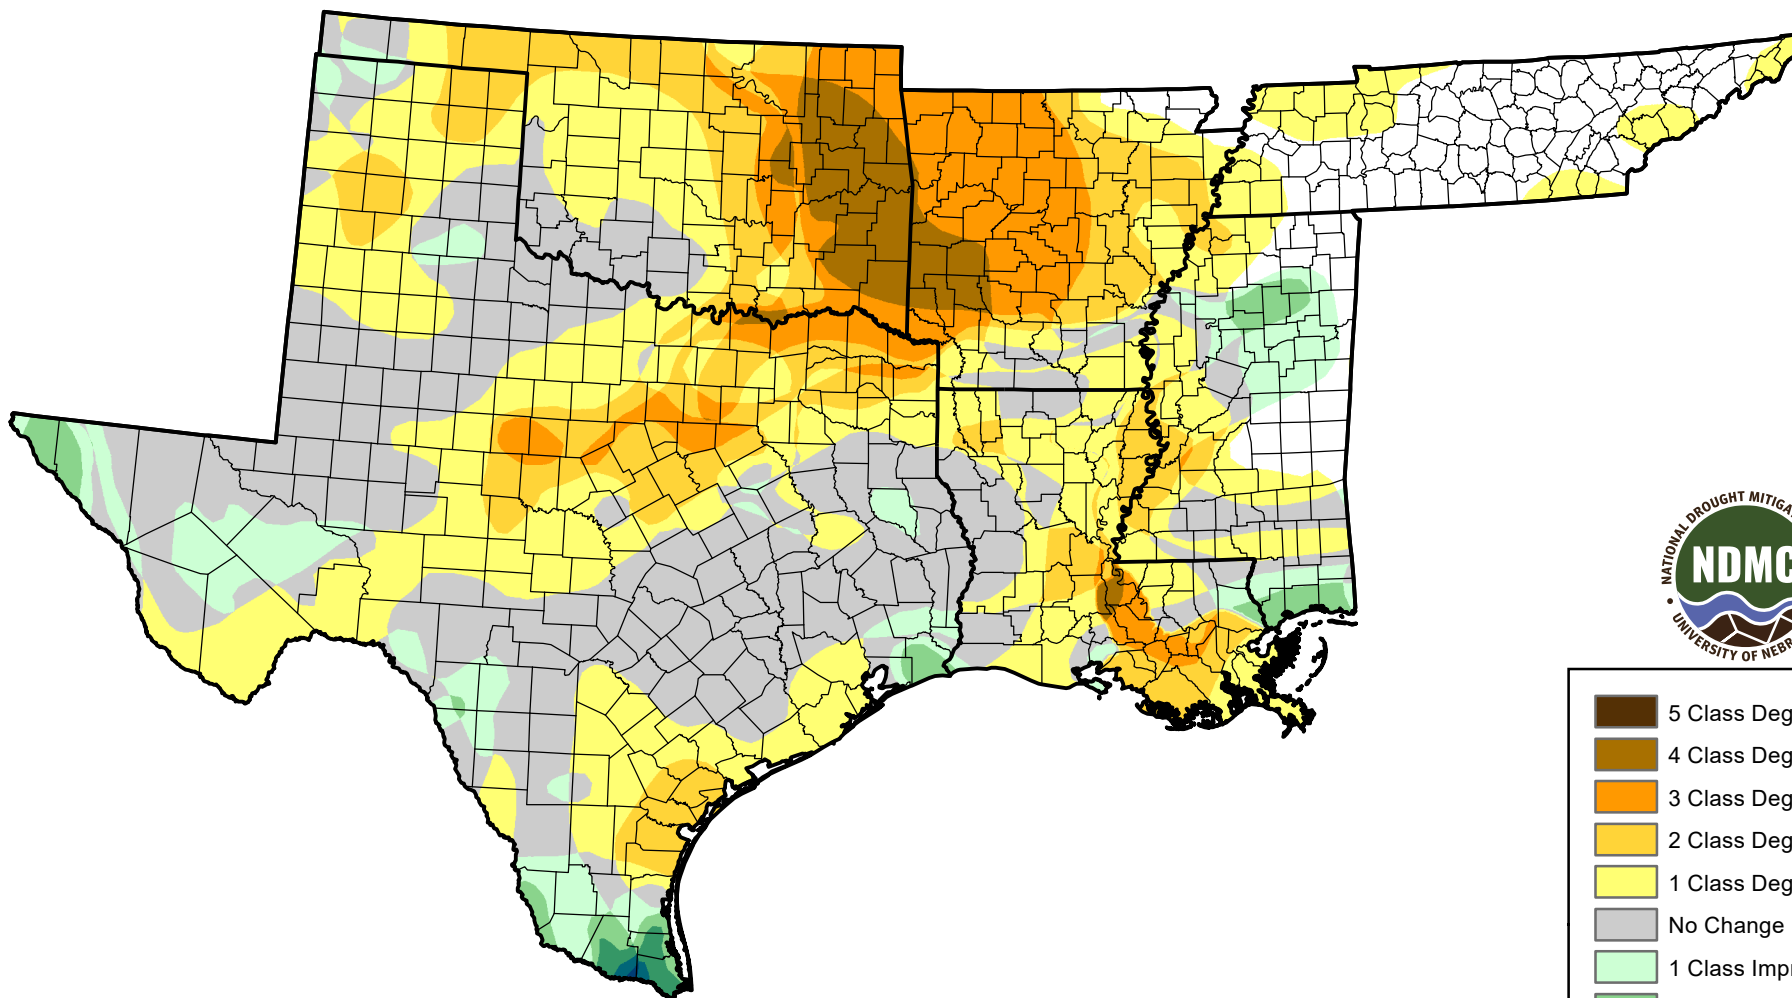

U.S. Drought Monitor Class Change - South

13 Week

August 9, 2011
compared to
May 12, 2011

droughtmonitor.unl.edu

-  5 Class Degradation
-  4 Class Degradation
-  3 Class Degradation
-  2 Class Degradation
-  1 Class Degradation
-  No Change
-  1 Class Improvement
-  2 Class Improvement
-  3 Class Improvement
-  4 Class Improvement
-  5 Class Improvement