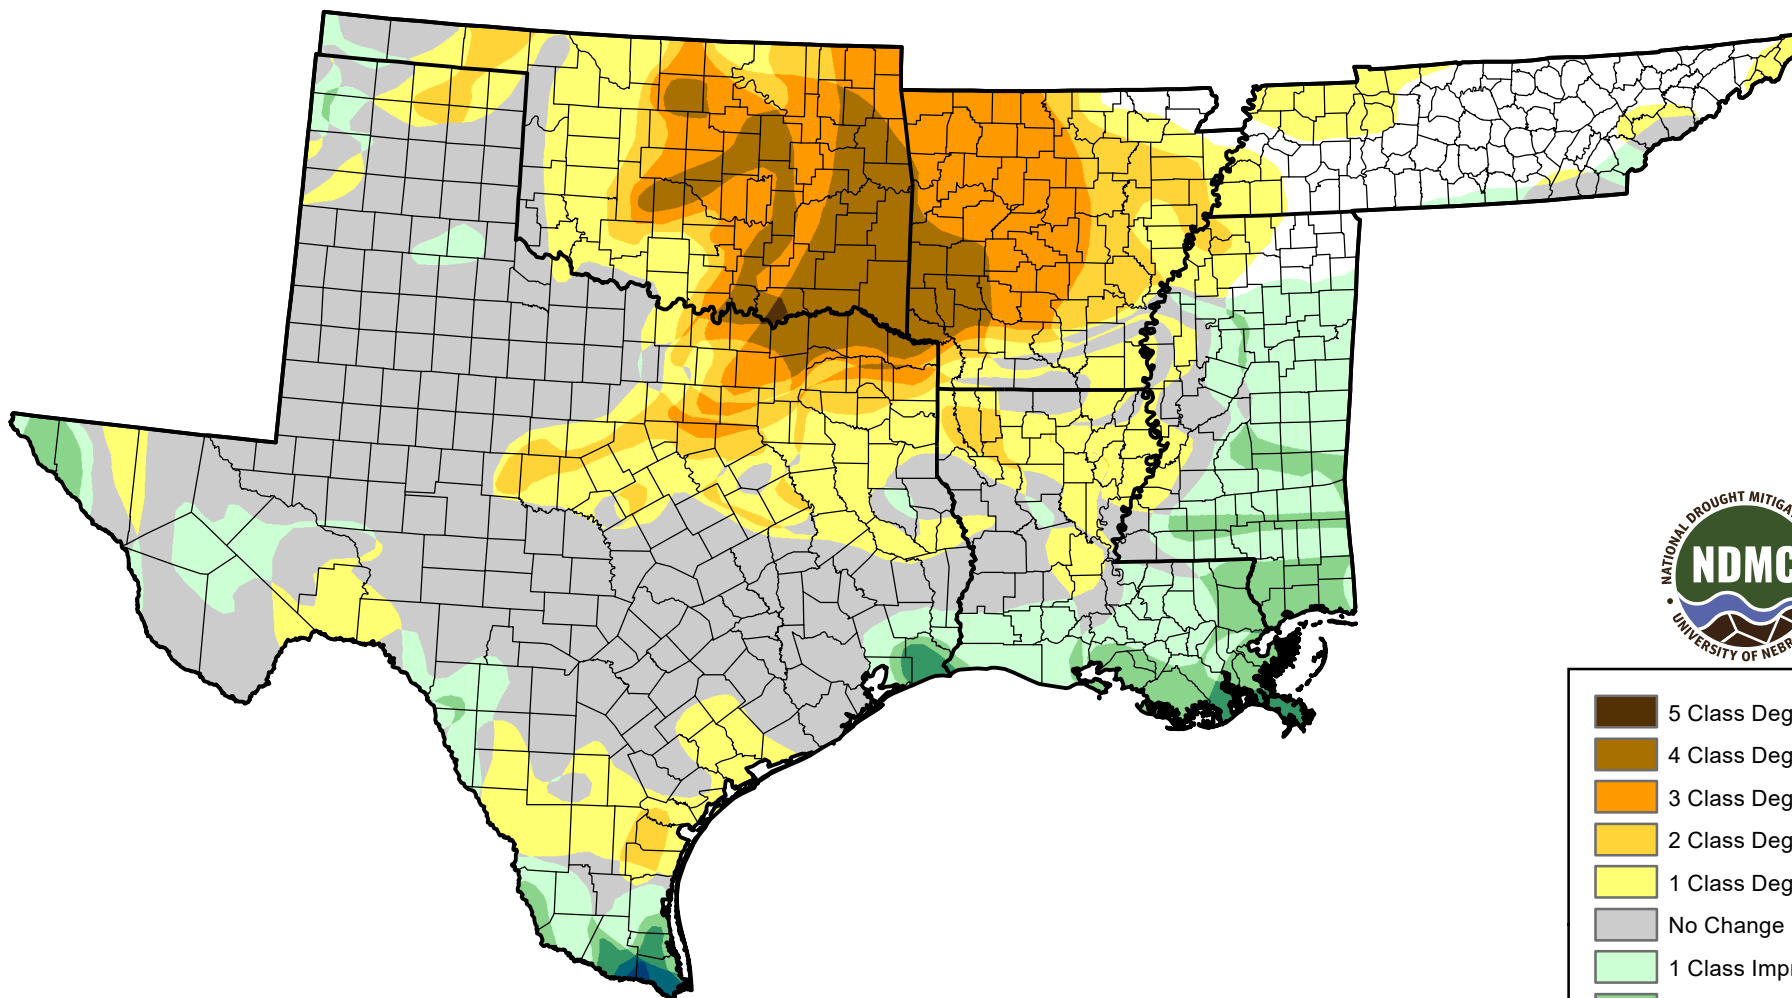

U.S. Drought Monitor Class Change - South

8 Week

August 9, 2011
compared to
June 16, 2011

droughtmonitor.unl.edu

-  5 Class Degradation
-  4 Class Degradation
-  3 Class Degradation
-  2 Class Degradation
-  1 Class Degradation
-  No Change
-  1 Class Improvement
-  2 Class Improvement
-  3 Class Improvement
-  4 Class Improvement
-  5 Class Improvement