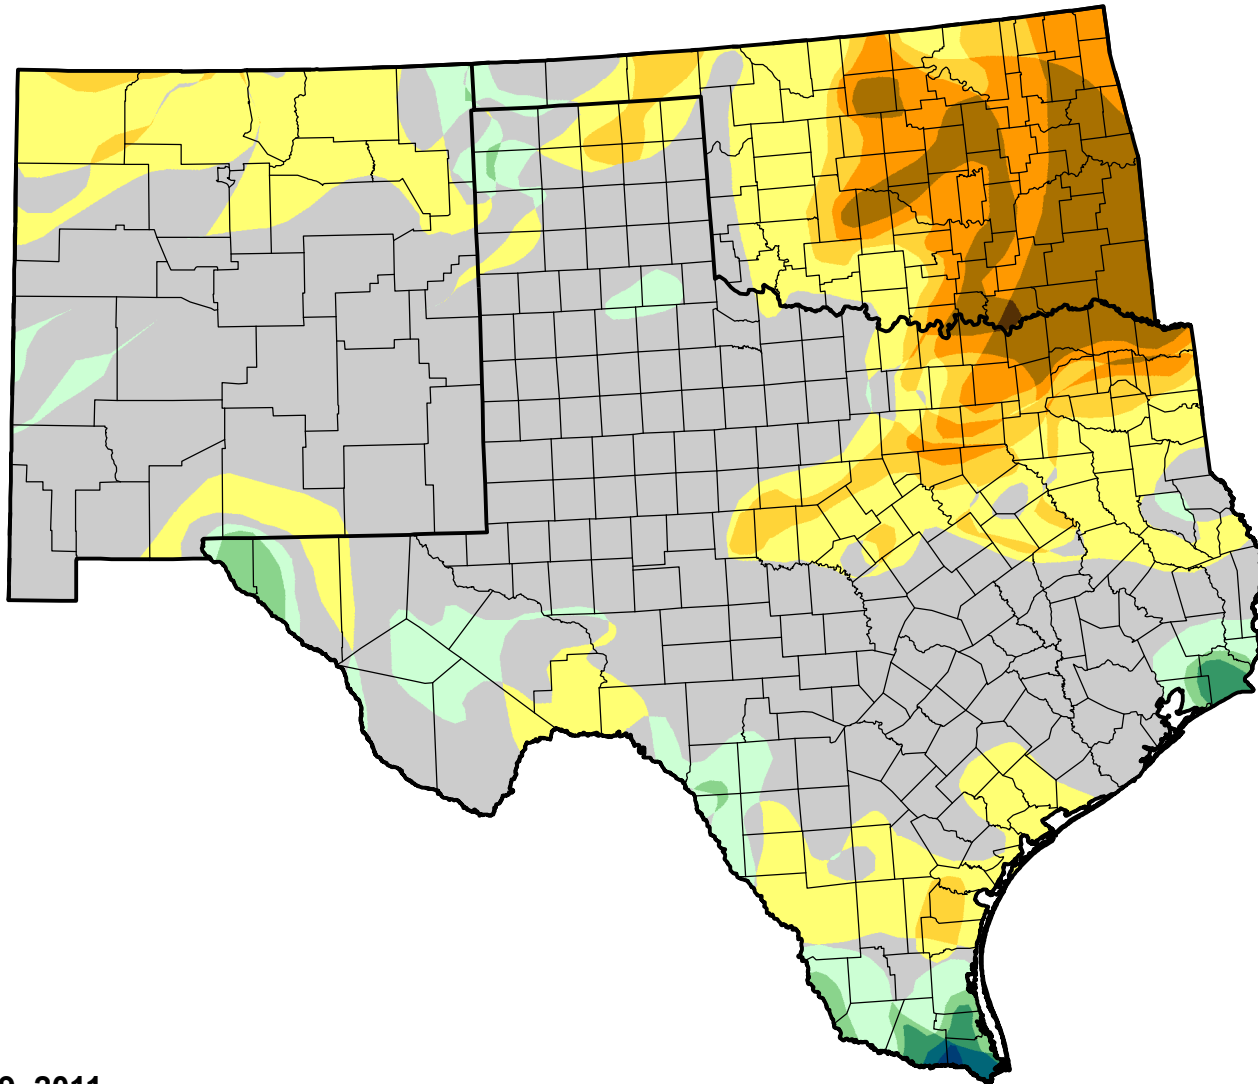

# U.S. Drought Monitor Class Change - Southern Plains RDEWS

8 Week

August 9, 2011  
compared to  
June 16, 2011

[droughtmonitor.unl.edu](http://droughtmonitor.unl.edu)

-  5 Class Degradation
-  4 Class Degradation
-  3 Class Degradation
-  2 Class Degradation
-  1 Class Degradation
-  No Change
-  1 Class Improvement
-  2 Class Improvement
-  3 Class Improvement
-  4 Class Improvement
-  5 Class Improvement