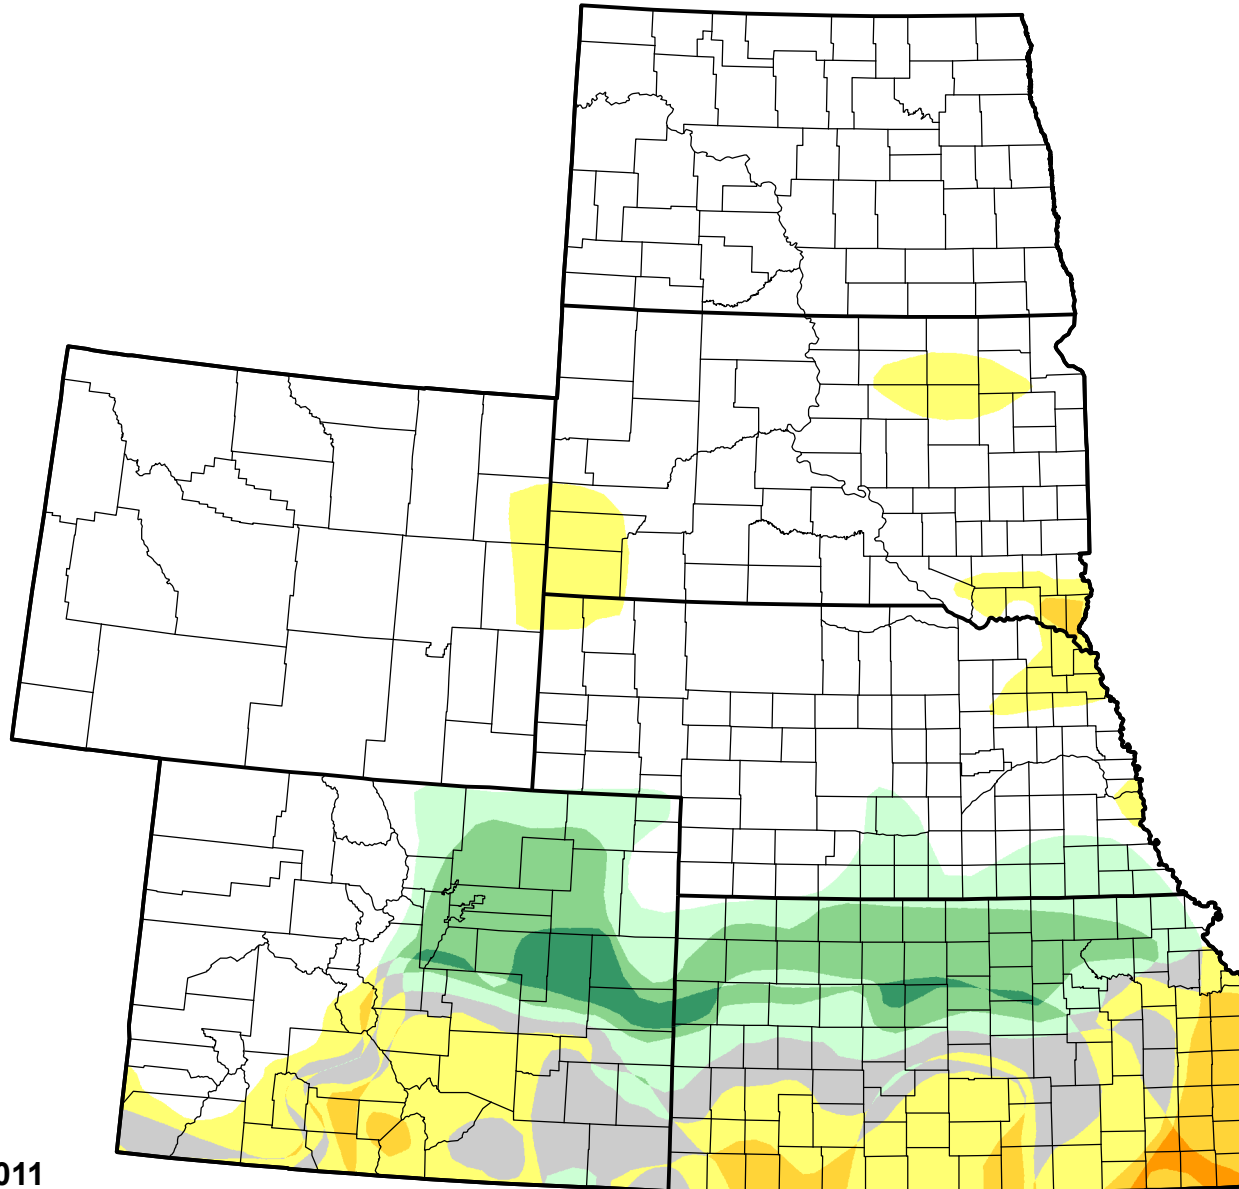

# U.S. Drought Monitor Class Change - High Plains

## 13 Week

August 16, 2011  
compared to  
May 19, 2011

[droughtmonitor.unl.edu](http://droughtmonitor.unl.edu)