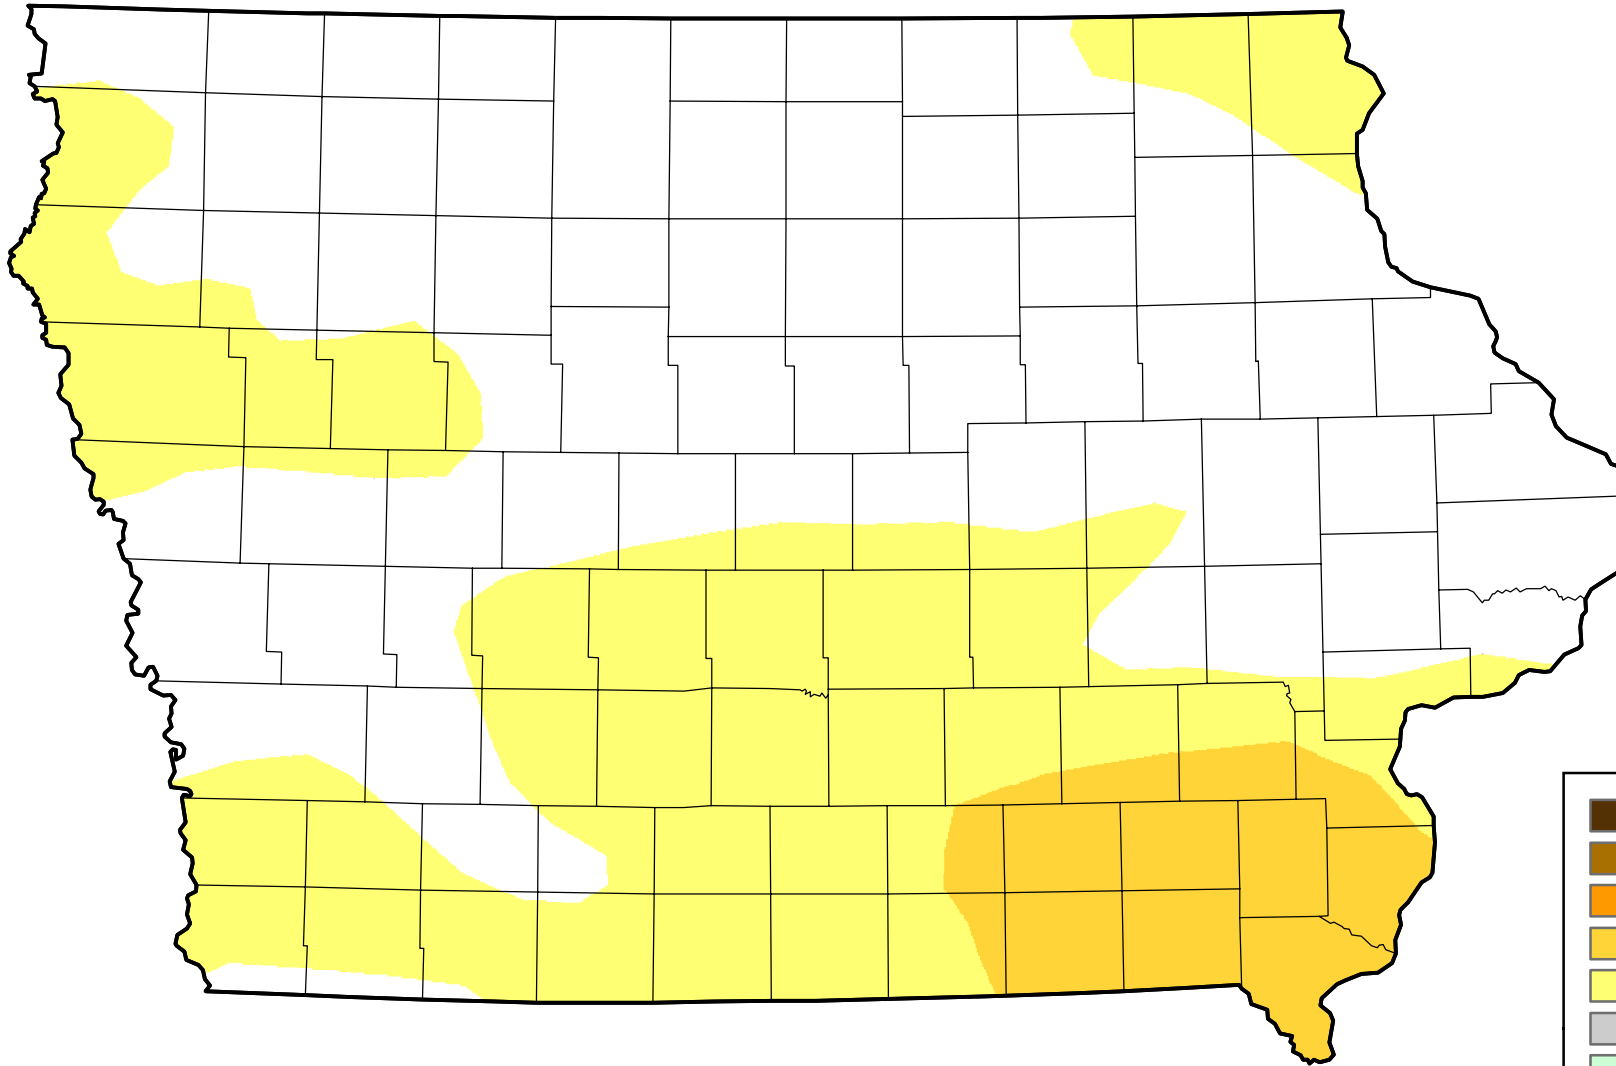

# U.S. Drought Monitor Class Change - Iowa

Start of Calendar Year

August 16, 2011  
compared to  
January 6, 2011

[droughtmonitor.unl.edu](http://droughtmonitor.unl.edu)

- |   |                     |
|---|---------------------|
|  | 5 Class Degradation |
|  | 4 Class Degradation |
|  | 3 Class Degradation |
|  | 2 Class Degradation |
|  | 1 Class Degradation |
|  | No Change           |
|  | 1 Class Improvement |
|  | 2 Class Improvement |
|  | 3 Class Improvement |
|  | 4 Class Improvement |
|  | 5 Class Improvement |