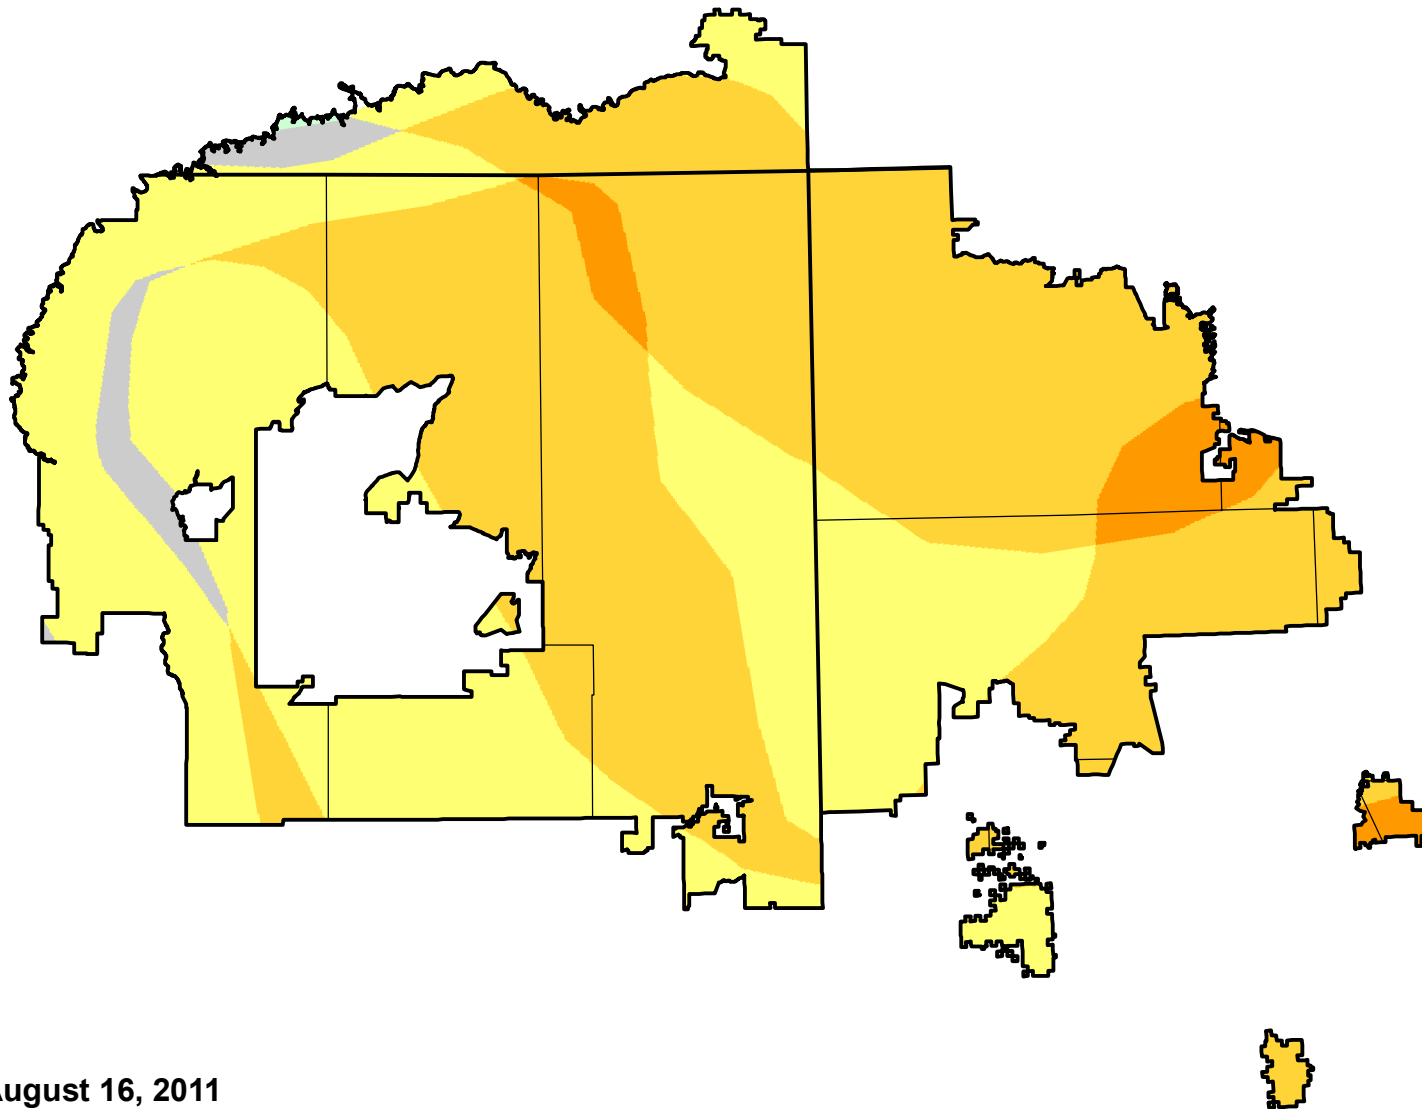

U.S. Drought Monitor Class Change - Navajo

26 Week

August 16, 2011
compared to
February 17, 2011

droughtmonitor.unl.edu

- | | |
|---|---------------------|
|  | 5 Class Degradation |
|  | 4 Class Degradation |
|  | 3 Class Degradation |
|  | 2 Class Degradation |
|  | 1 Class Degradation |
|  | No Change |
|  | 1 Class Improvement |
|  | 2 Class Improvement |
|  | 3 Class Improvement |
|  | 4 Class Improvement |
|  | 5 Class Improvement |