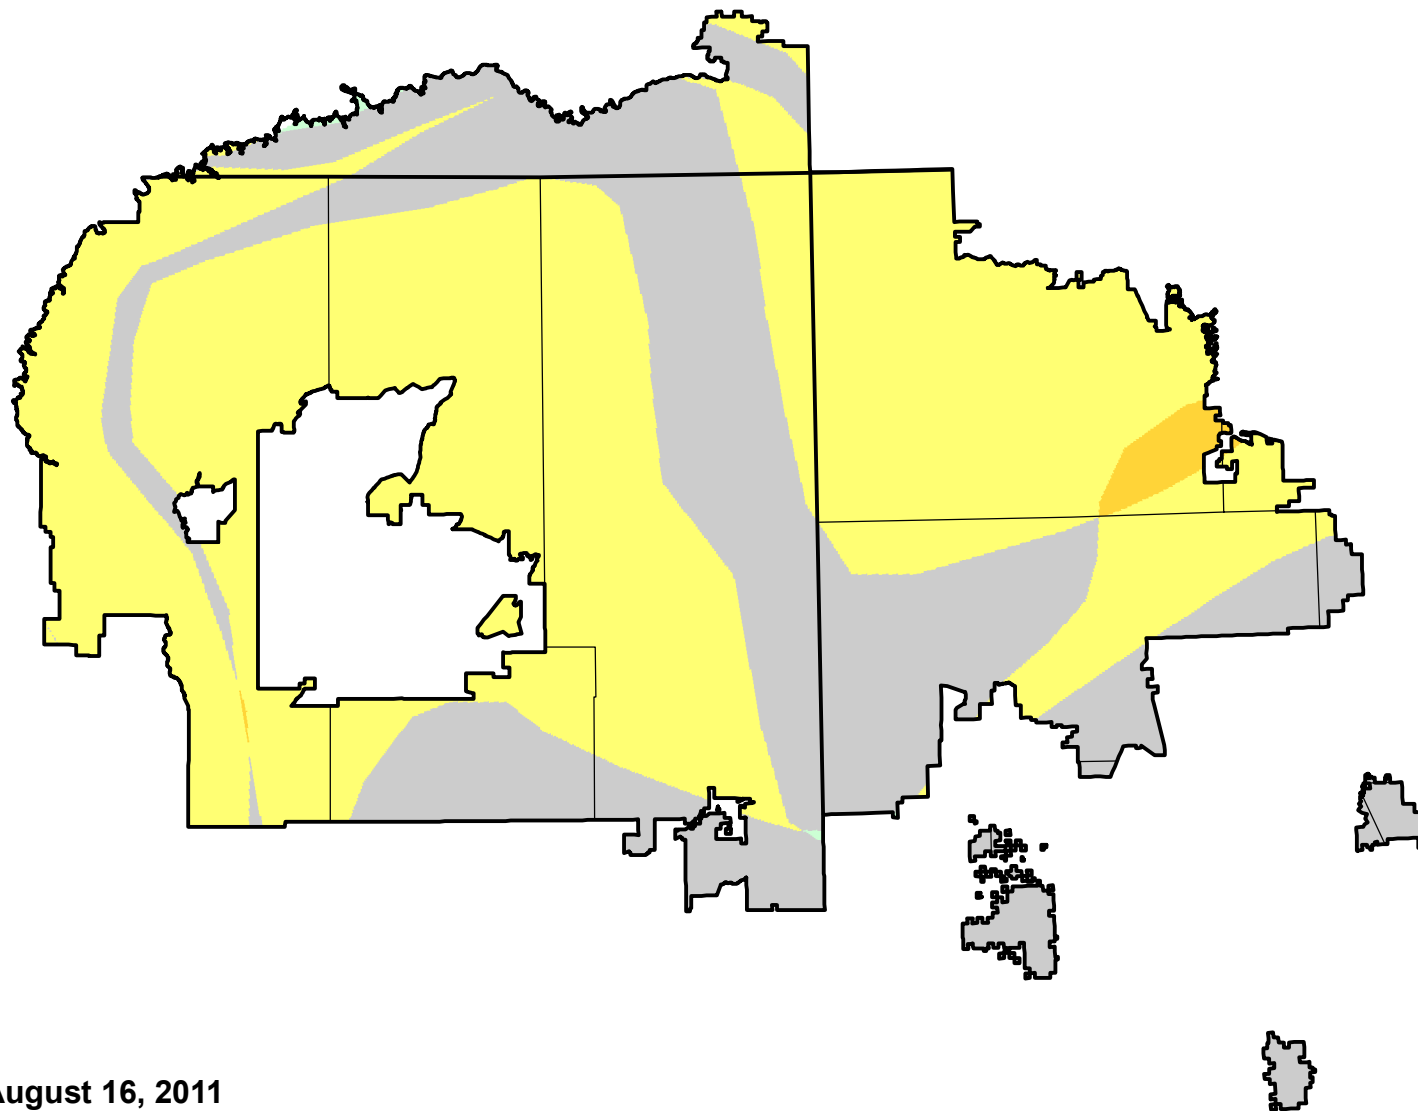

U.S. Drought Monitor Class Change - Navajo

8 Week

August 16, 2011
compared to
June 23, 2011

droughtmonitor.unl.edu

- | | |
|---|---------------------|
|  | 5 Class Degradation |
|  | 4 Class Degradation |
|  | 3 Class Degradation |
|  | 2 Class Degradation |
|  | 1 Class Degradation |
|  | No Change |
|  | 1 Class Improvement |
|  | 2 Class Improvement |
|  | 3 Class Improvement |
|  | 4 Class Improvement |
|  | 5 Class Improvement |