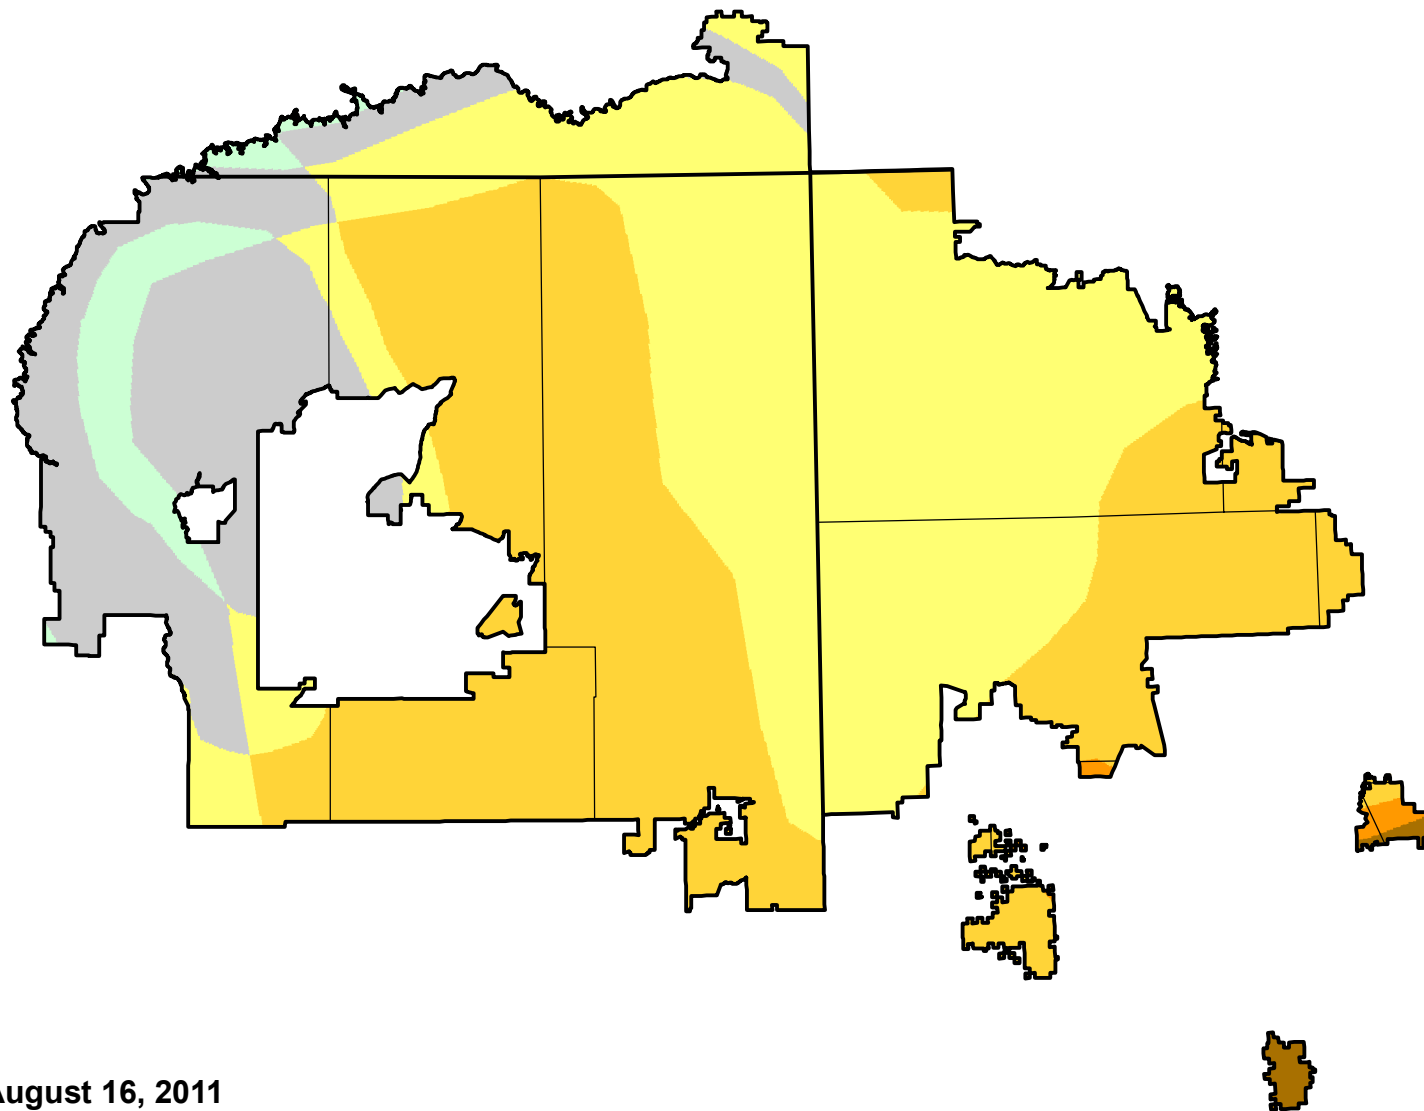

U.S. Drought Monitor Class Change - Navajo

Start of Water Year

August 16, 2011
compared to
September 30, 2010

droughtmonitor.unl.edu

- | | |
|---|---------------------|
|  | 5 Class Degradation |
|  | 4 Class Degradation |
|  | 3 Class Degradation |
|  | 2 Class Degradation |
|  | 1 Class Degradation |
|  | No Change |
|  | 1 Class Improvement |
|  | 2 Class Improvement |
|  | 3 Class Improvement |
|  | 4 Class Improvement |
|  | 5 Class Improvement |