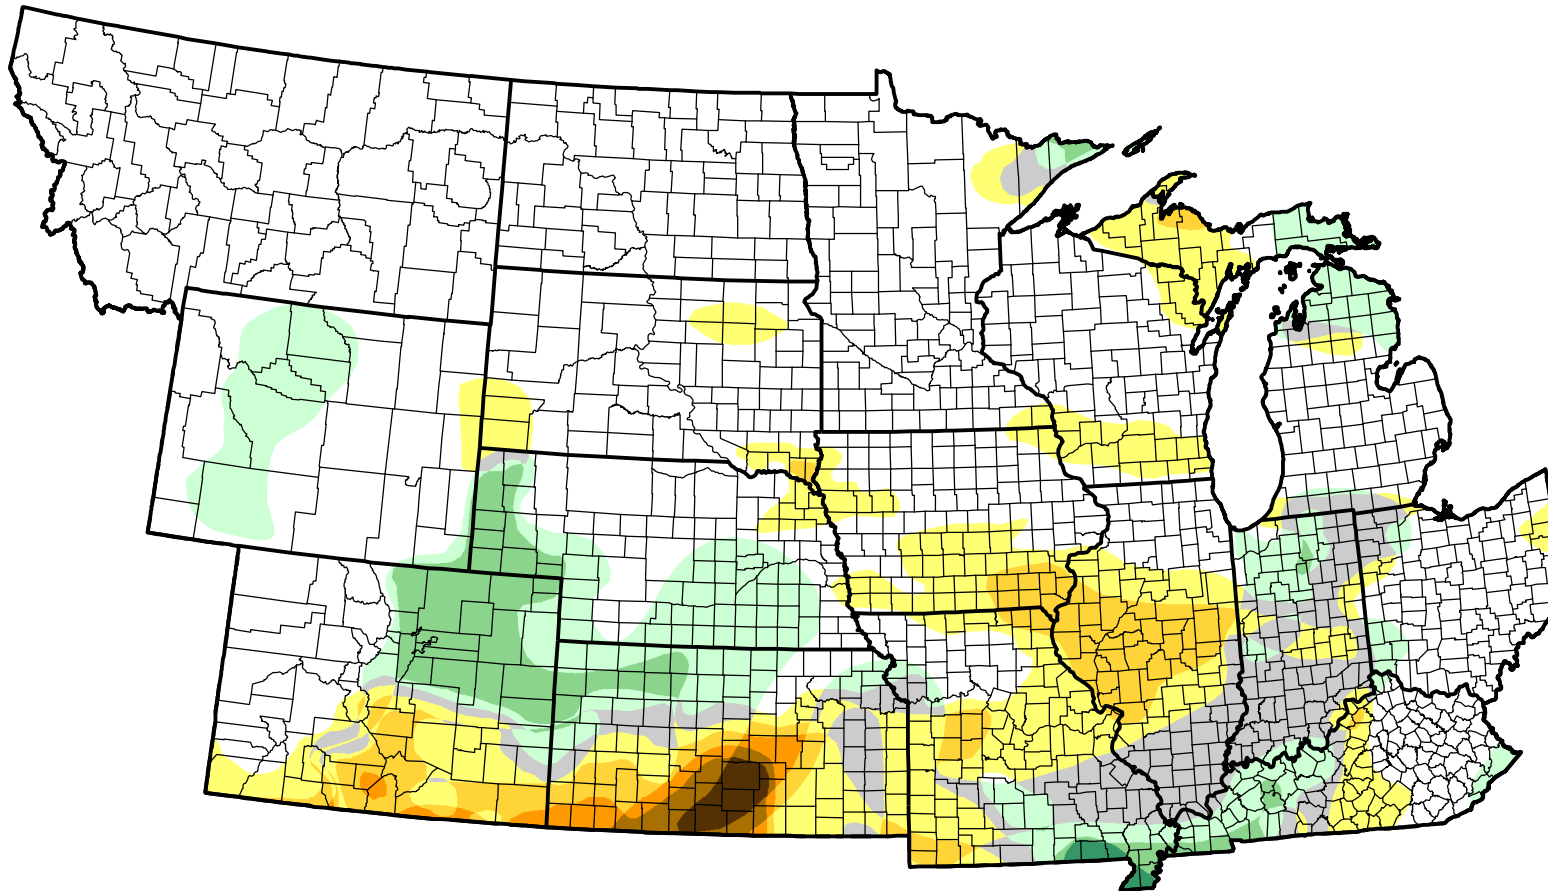

# U.S. Drought Monitor Class Change - NWS Central 26 Week

August 16, 2011  
compared to  
February 17, 2011

[droughtmonitor.unl.edu](http://droughtmonitor.unl.edu)