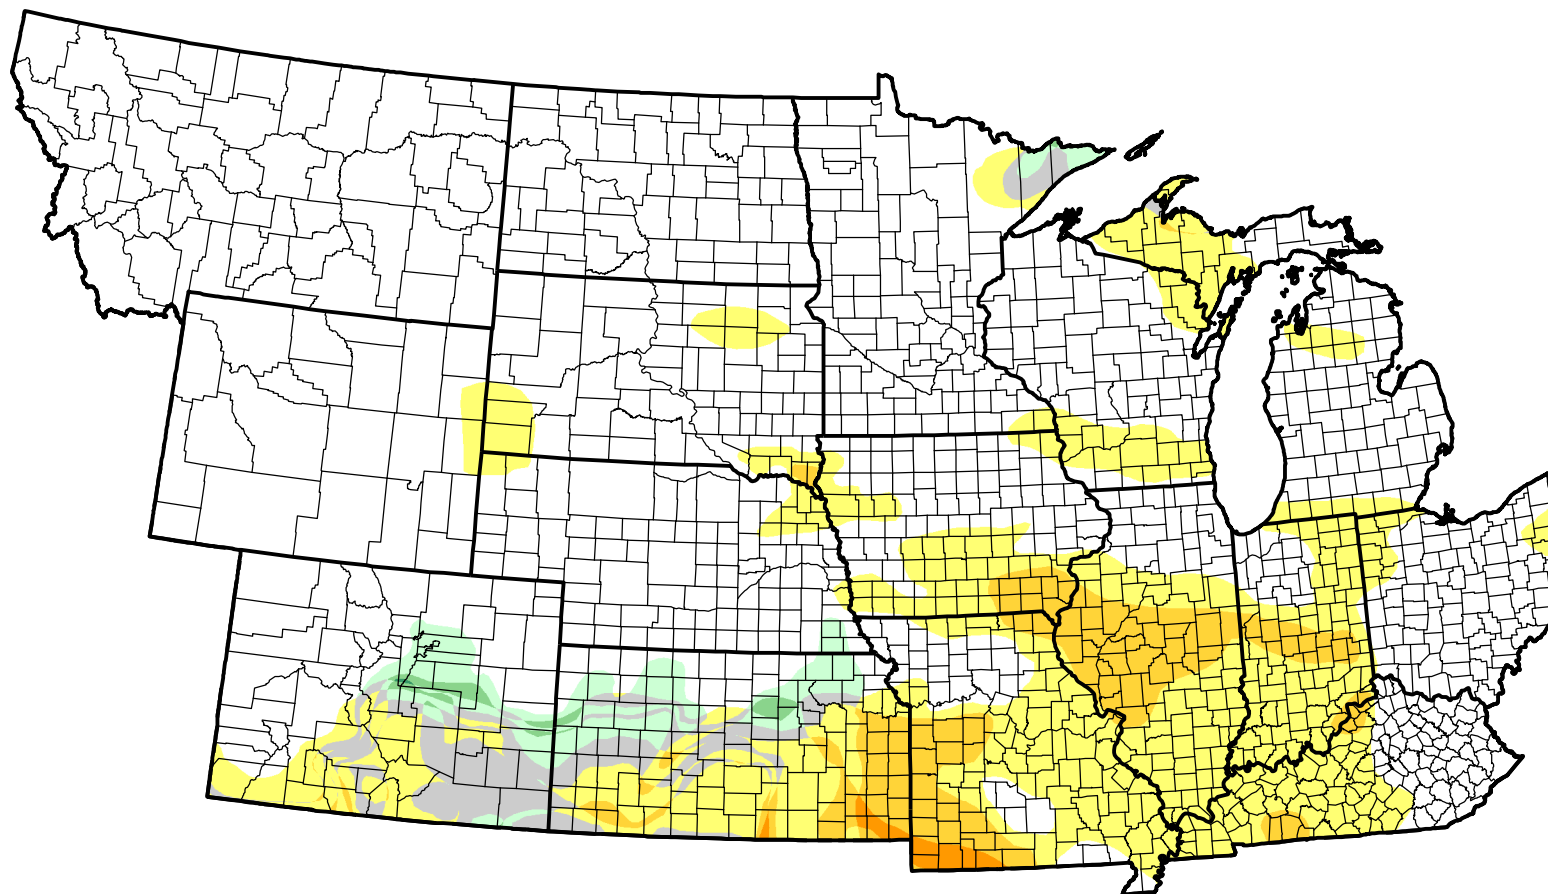

U.S. Drought Monitor Class Change - NWS Central 8 Week

August 16, 2011
compared to
June 23, 2011

droughtmonitor.unl.edu

- | | |
|---|---------------------|
|  | 5 Class Degradation |
|  | 4 Class Degradation |
|  | 3 Class Degradation |
|  | 2 Class Degradation |
|  | 1 Class Degradation |
|  | No Change |
|  | 1 Class Improvement |
|  | 2 Class Improvement |
|  | 3 Class Improvement |
|  | 4 Class Improvement |
|  | 5 Class Improvement |