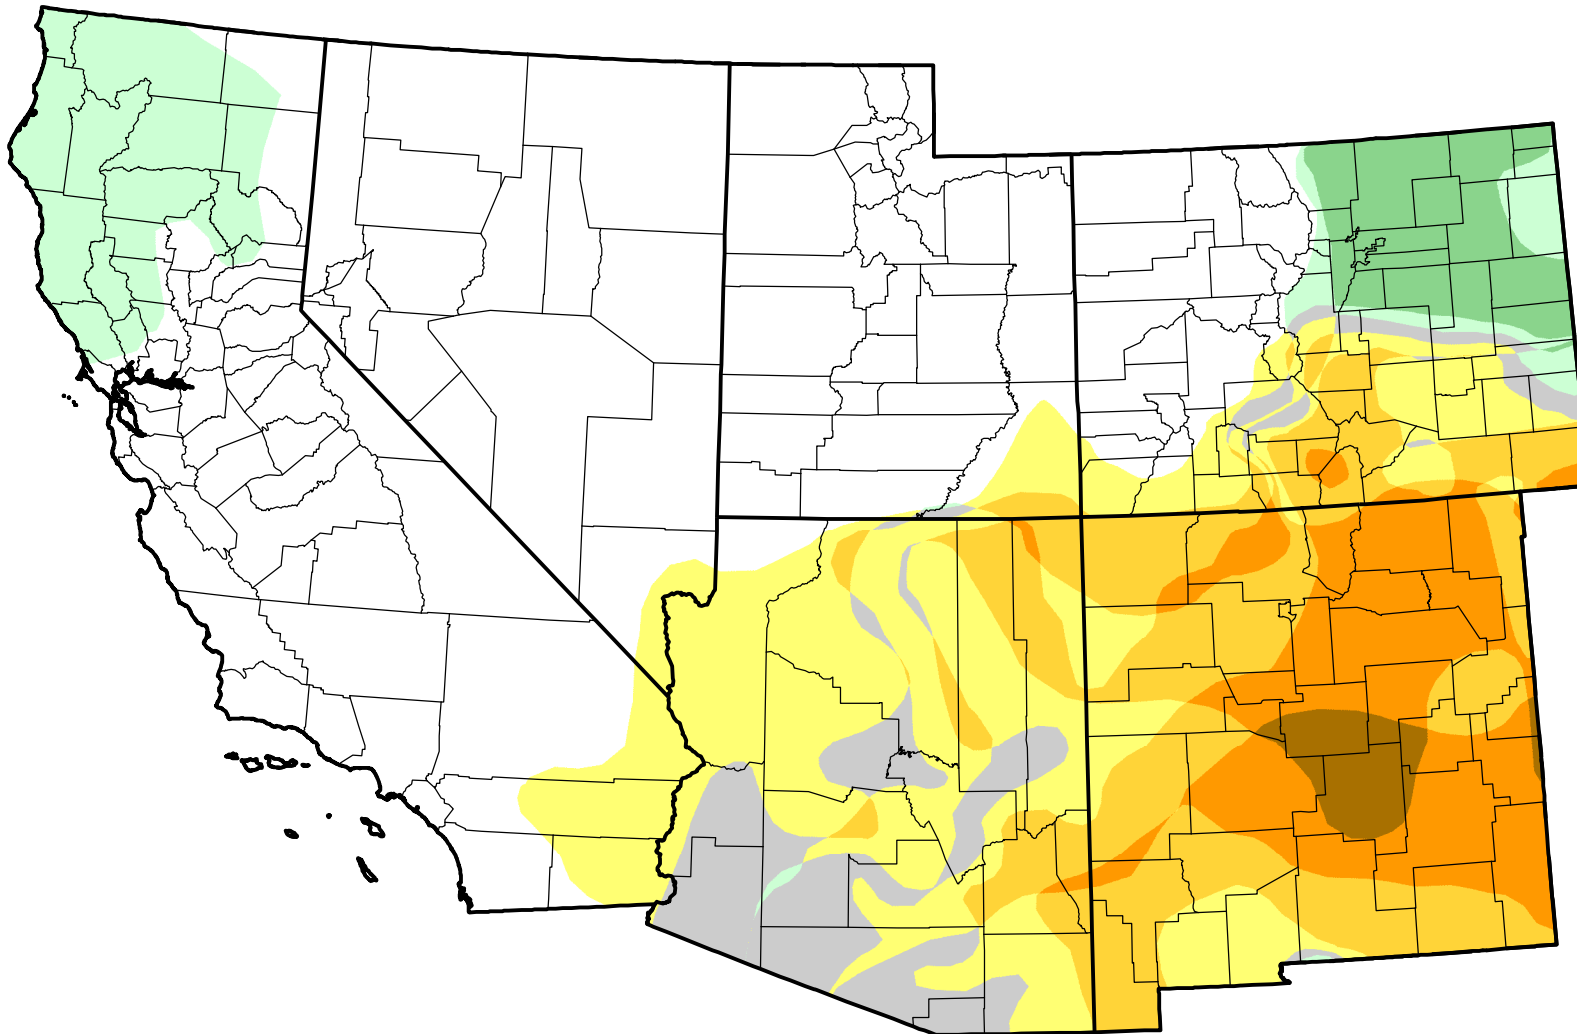

U.S. Drought Monitor Class Change - Southwest

26 Week

August 16, 2011
compared to
February 17, 2011

droughtmonitor.unl.edu

-  5 Class Degradation
-  4 Class Degradation
-  3 Class Degradation
-  2 Class Degradation
-  1 Class Degradation
-  No Change
-  1 Class Improvement
-  2 Class Improvement
-  3 Class Improvement
-  4 Class Improvement
-  5 Class Improvement