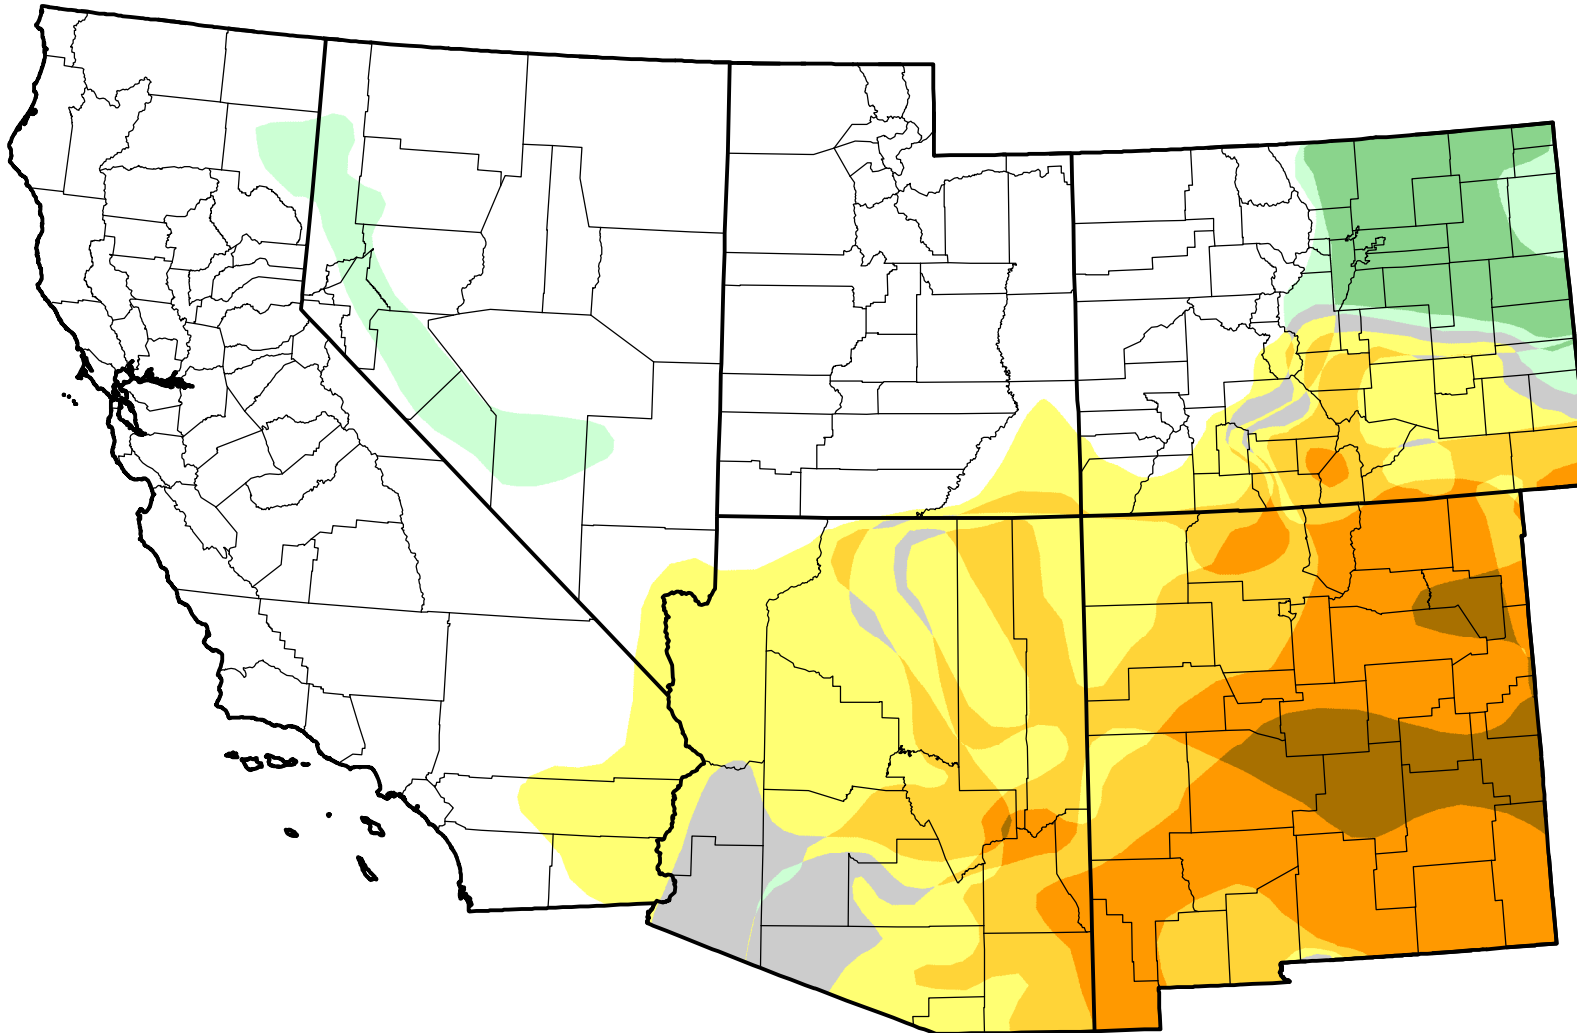

# U.S. Drought Monitor Class Change - Southwest

Start of Calendar Year

August 16, 2011  
compared to  
January 6, 2011

[droughtmonitor.unl.edu](http://droughtmonitor.unl.edu)

-  5 Class Degradation
-  4 Class Degradation
-  3 Class Degradation
-  2 Class Degradation
-  1 Class Degradation
-  No Change
-  1 Class Improvement
-  2 Class Improvement
-  3 Class Improvement
-  4 Class Improvement
-  5 Class Improvement