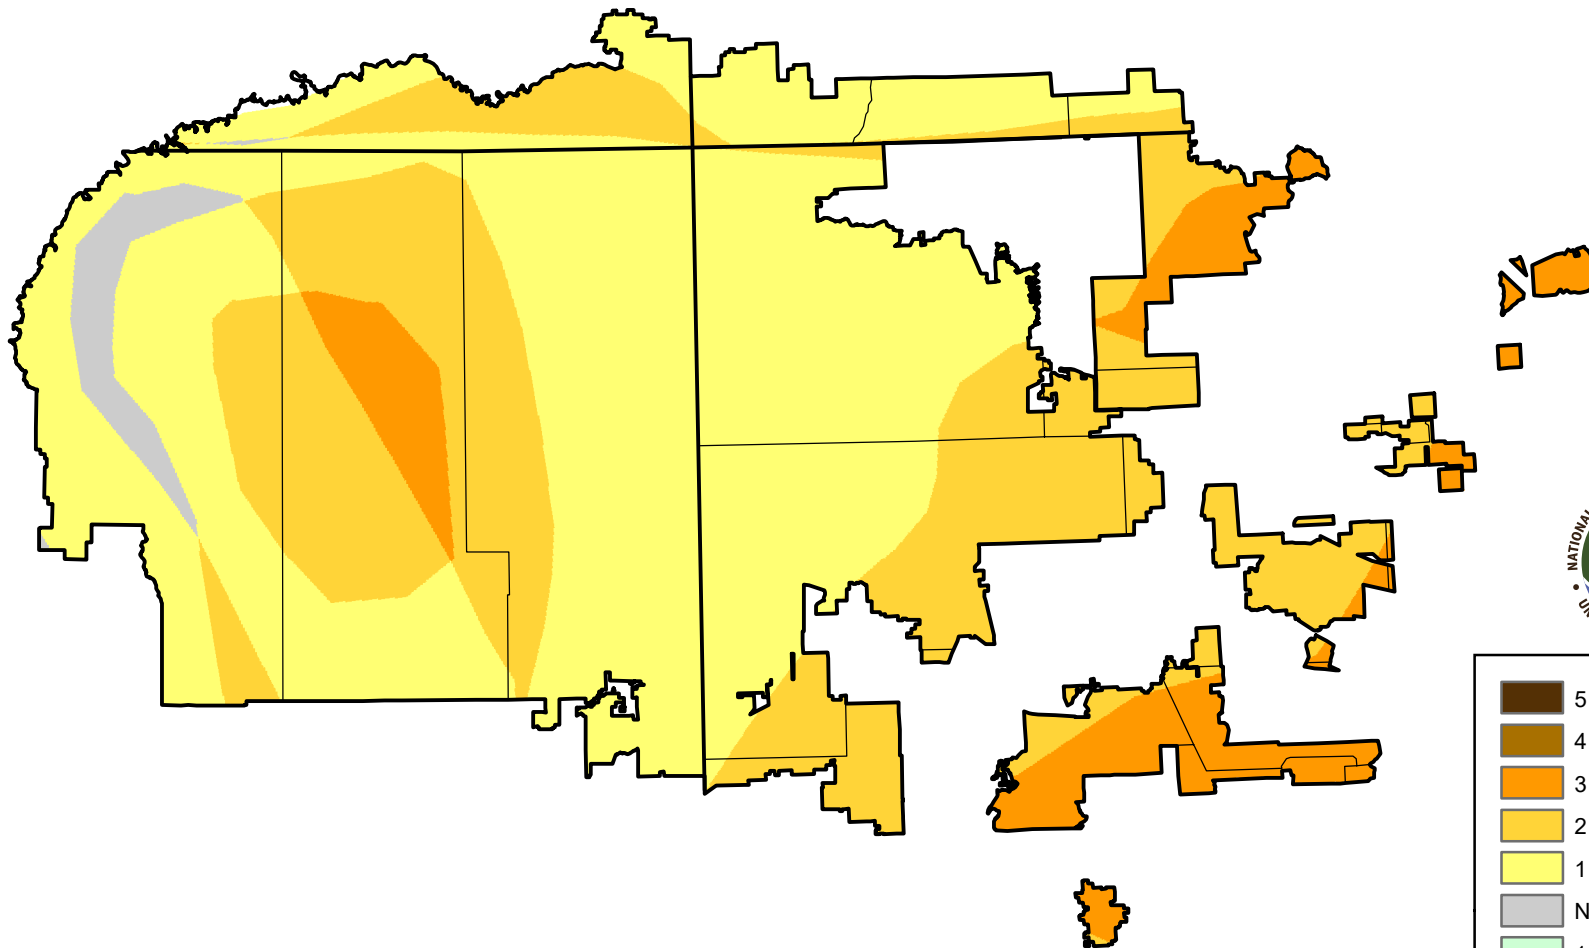

U.S. Drought Monitor Class Change - 4 Corners

Start of Calendar Year

August 23, 2011
compared to
January 6, 2011

droughtmonitor.unl.edu

- 5 Class Degradation
- 4 Class Degradation
- 3 Class Degradation
- 2 Class Degradation
- 1 Class Degradation
- No Change
- 1 Class Improvement
- 2 Class Improvement
- 3 Class Improvement
- 4 Class Improvement
- 5 Class Improvement