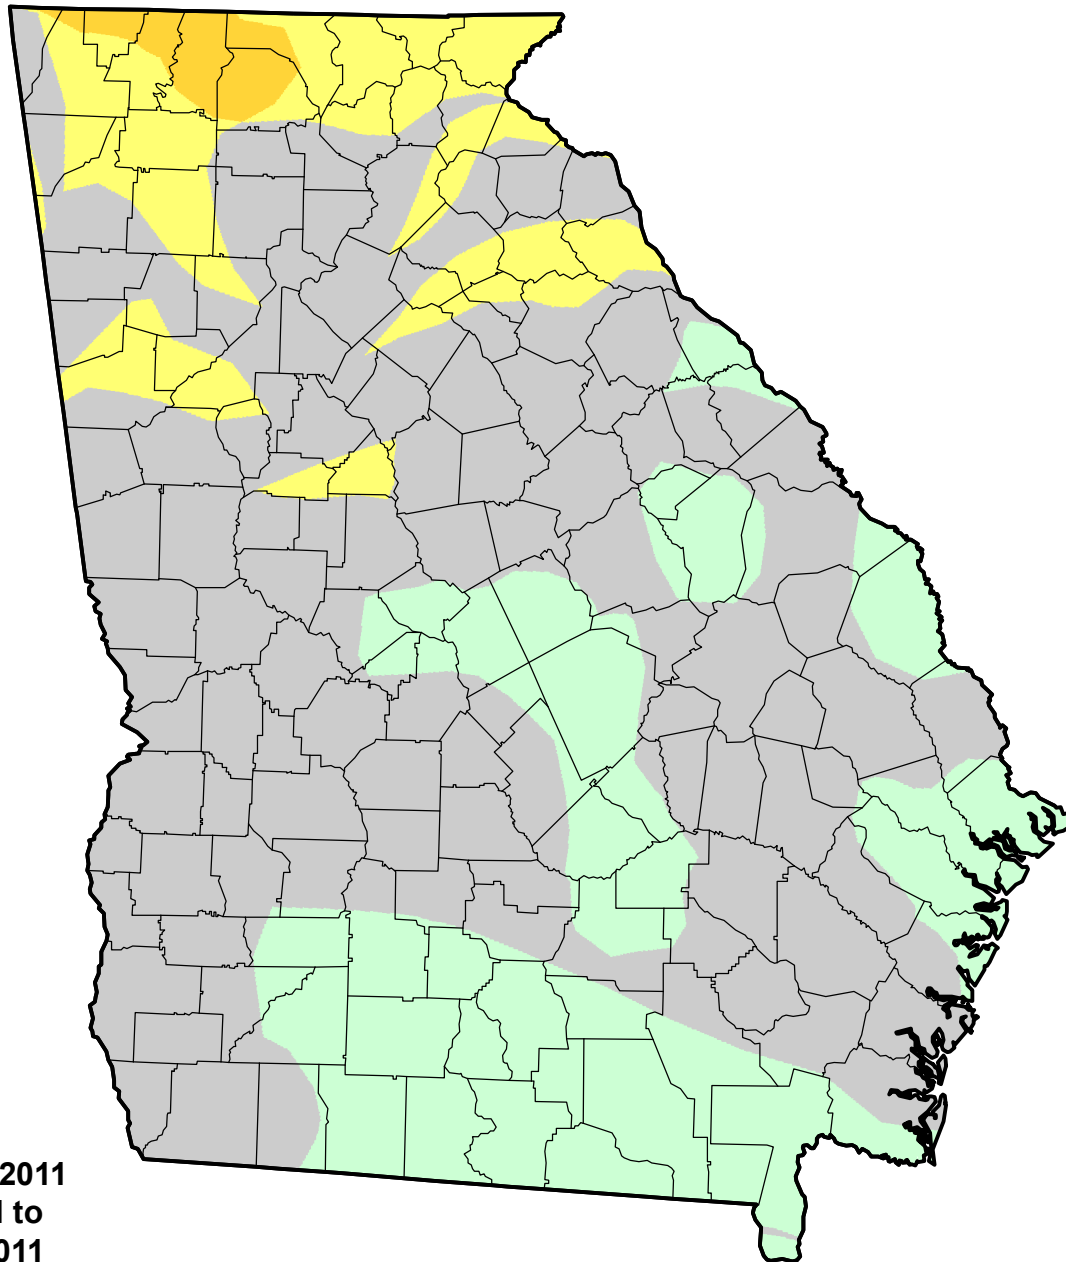

U.S. Drought Monitor Class Change - Georgia

4 Week

August 23, 2011
compared to
July 28, 2011

droughtmonitor.unl.edu

- | | |
|---|---------------------|
|  | 5 Class Degradation |
|  | 4 Class Degradation |
|  | 3 Class Degradation |
|  | 2 Class Degradation |
|  | 1 Class Degradation |
|  | No Change |
|  | 1 Class Improvement |
|  | 2 Class Improvement |
|  | 3 Class Improvement |
|  | 4 Class Improvement |
|  | 5 Class Improvement |