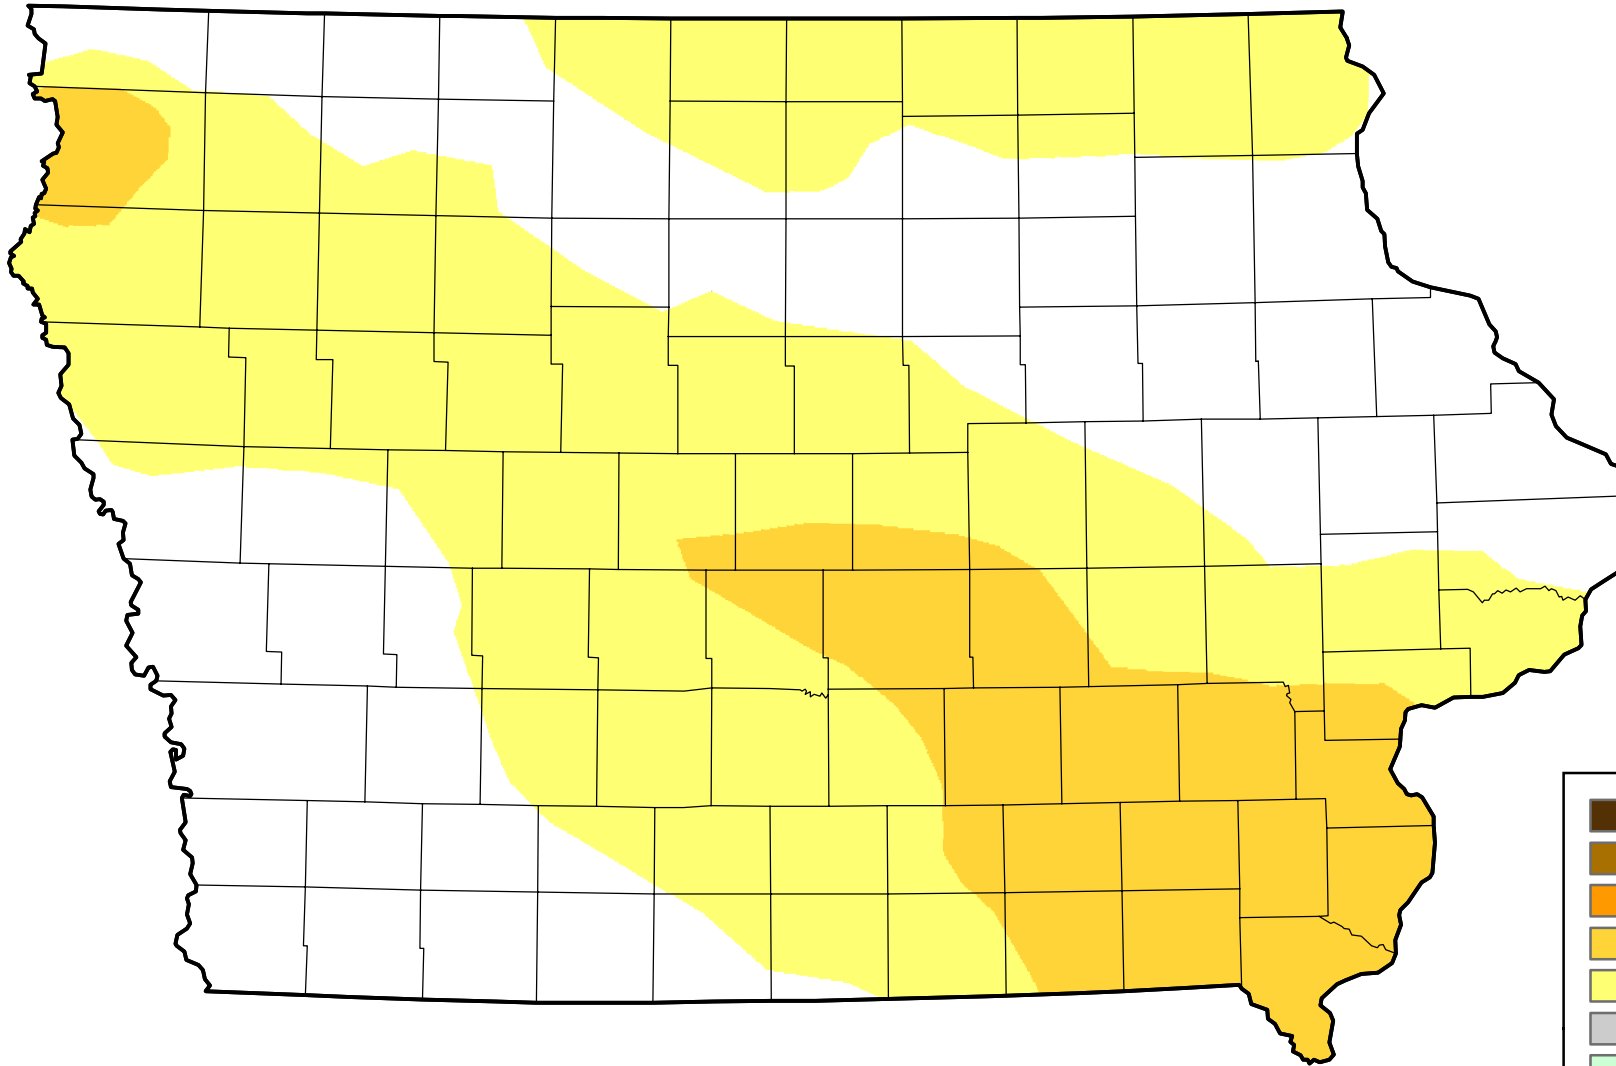

# U.S. Drought Monitor Class Change - Iowa 8 Week

August 23, 2011  
compared to  
June 30, 2011

[droughtmonitor.unl.edu](http://droughtmonitor.unl.edu)

- |   |                     |
|---|---------------------|
|  | 5 Class Degradation |
|  | 4 Class Degradation |
|  | 3 Class Degradation |
|  | 2 Class Degradation |
|  | 1 Class Degradation |
|  | No Change           |
|  | 1 Class Improvement |
|  | 2 Class Improvement |
|  | 3 Class Improvement |
|  | 4 Class Improvement |
|  | 5 Class Improvement |