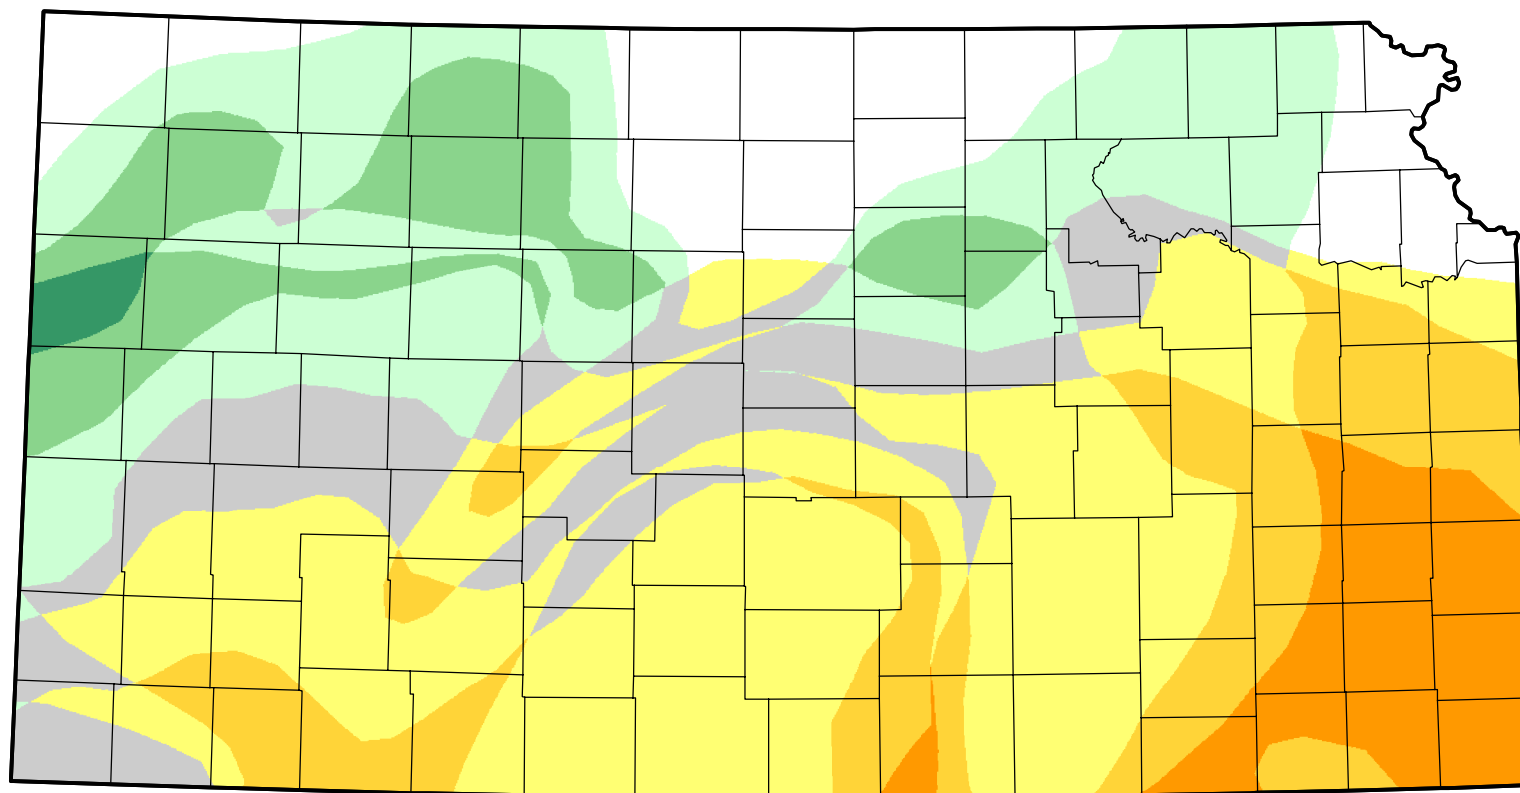

# U.S. Drought Monitor Class Change - Kansas

## 13 Week

August 23, 2011  
compared to  
May 26, 2011

[droughtmonitor.unl.edu](http://droughtmonitor.unl.edu)

-  5 Class Degradation
-  4 Class Degradation
-  3 Class Degradation
-  2 Class Degradation
-  1 Class Degradation
-  No Change
-  1 Class Improvement
-  2 Class Improvement
-  3 Class Improvement
-  4 Class Improvement
-  5 Class Improvement