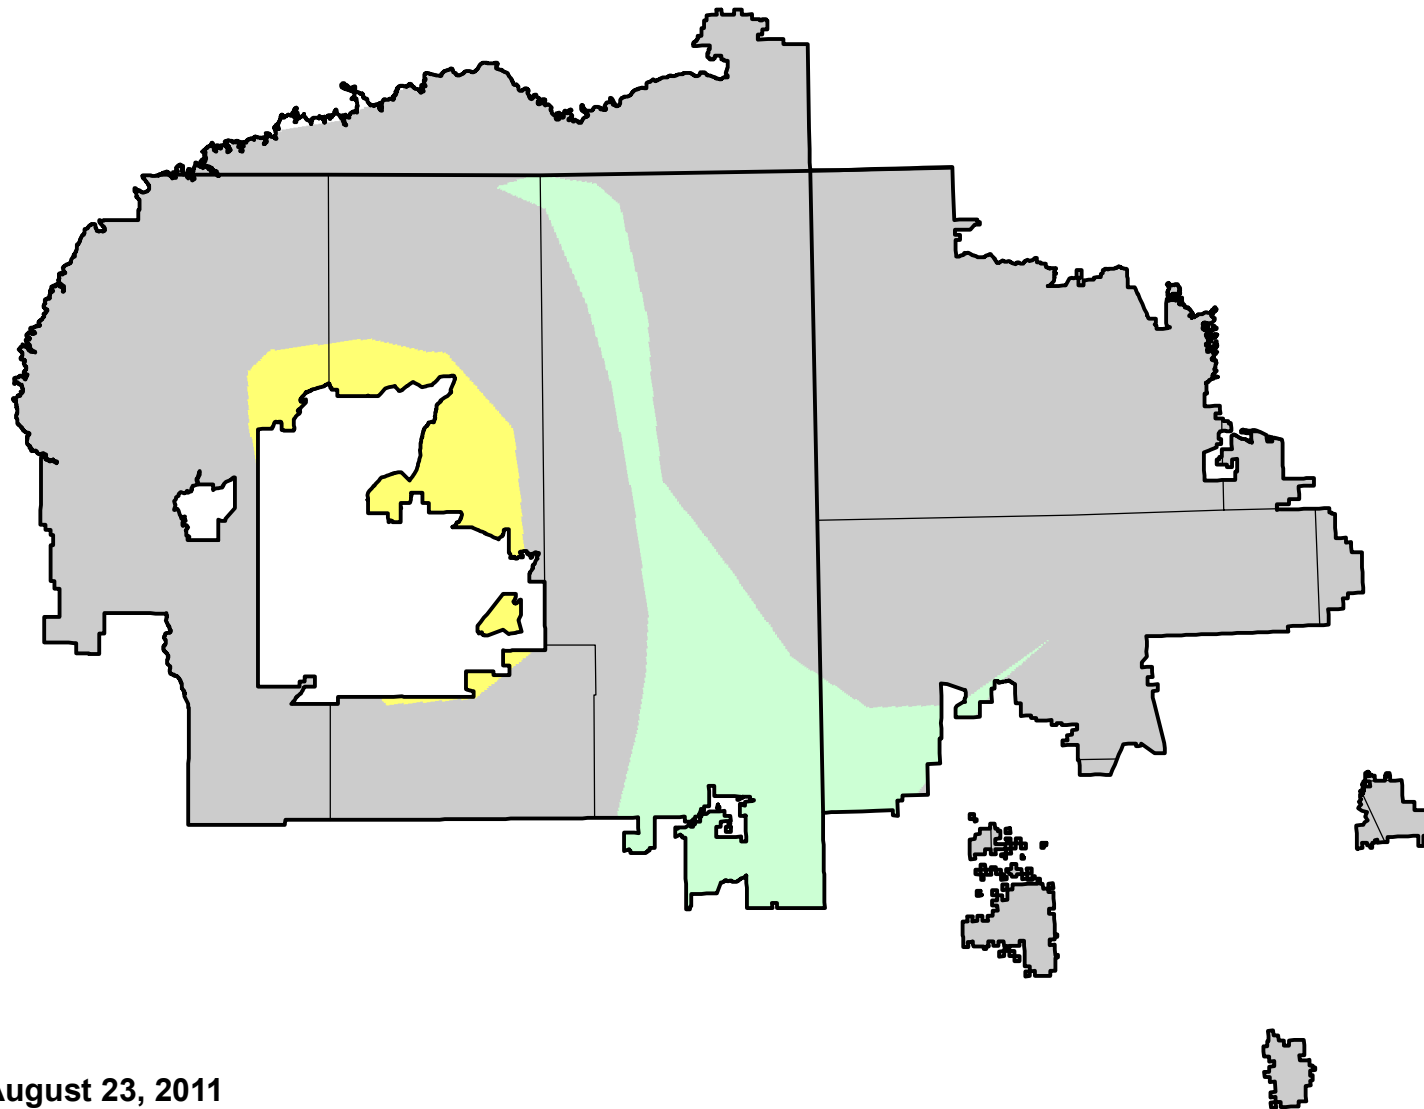

U.S. Drought Monitor Class Change - Navajo

4 Week

August 23, 2011
compared to
July 28, 2011

droughtmonitor.unl.edu

- | | |
|---|---------------------|
|  | 5 Class Degradation |
|  | 4 Class Degradation |
|  | 3 Class Degradation |
|  | 2 Class Degradation |
|  | 1 Class Degradation |
|  | No Change |
|  | 1 Class Improvement |
|  | 2 Class Improvement |
|  | 3 Class Improvement |
|  | 4 Class Improvement |
|  | 5 Class Improvement |