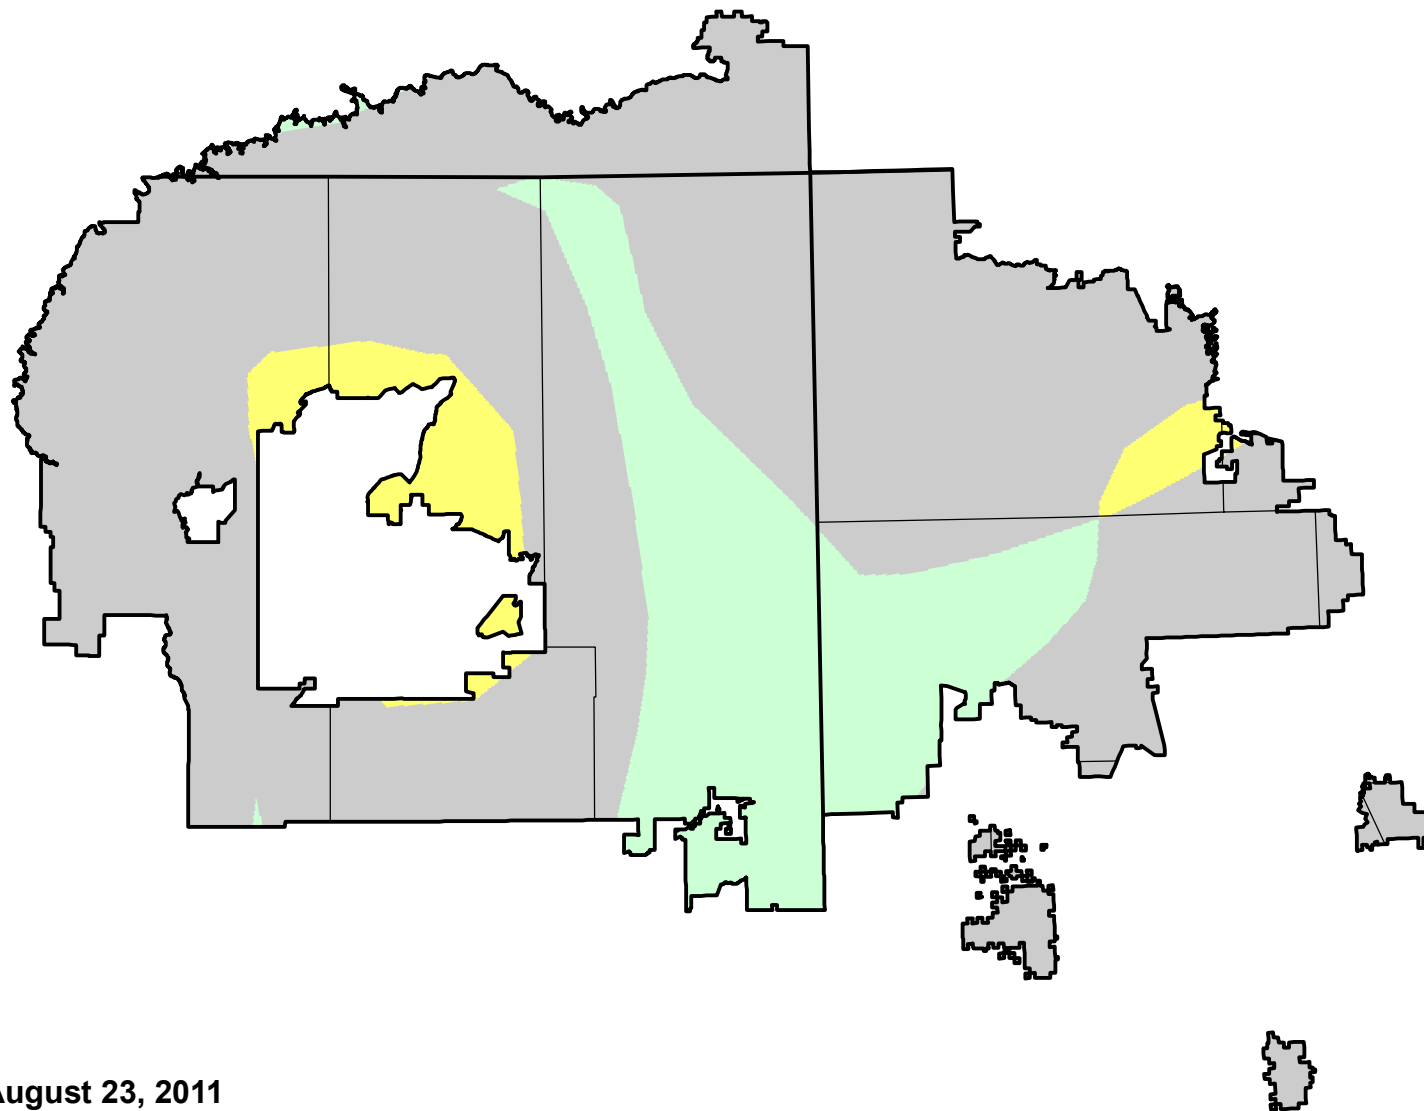

U.S. Drought Monitor Class Change - Navajo

8 Week

August 23, 2011
compared to
June 30, 2011

droughtmonitor.unl.edu

	5 Class Degradation
	4 Class Degradation
	3 Class Degradation
	2 Class Degradation
	1 Class Degradation
	No Change
	1 Class Improvement
	2 Class Improvement
	3 Class Improvement
	4 Class Improvement
	5 Class Improvement