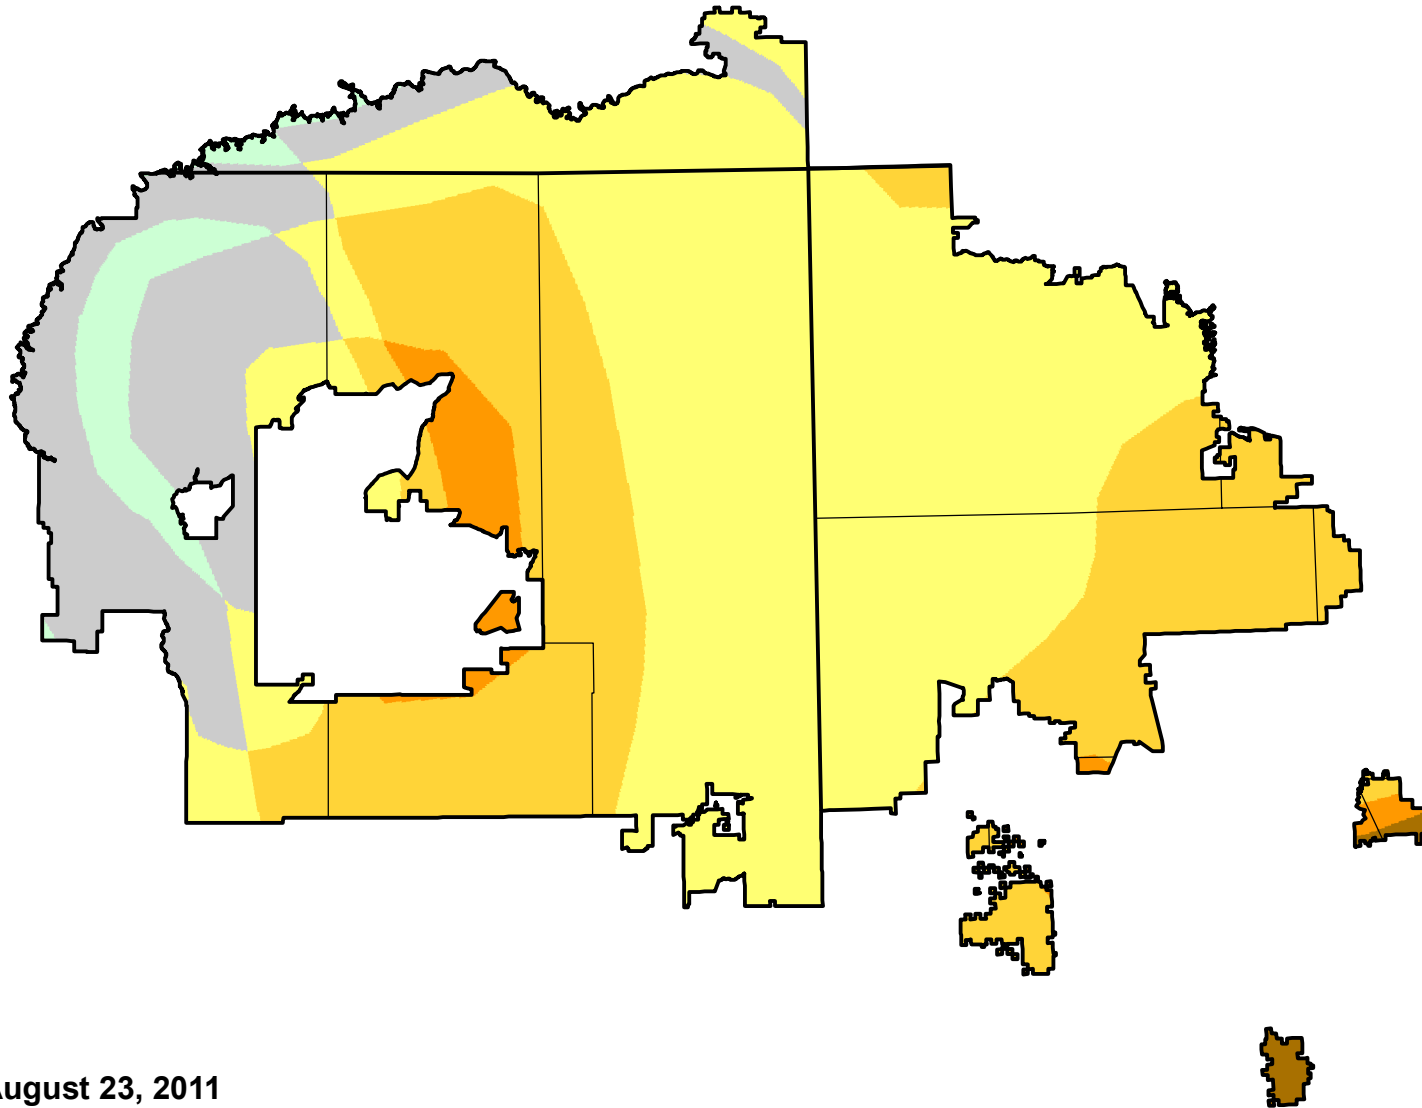

# U.S. Drought Monitor Class Change - Navajo

Start of Water Year

August 23, 2011  
compared to  
September 30, 2010

[droughtmonitor.unl.edu](http://droughtmonitor.unl.edu)